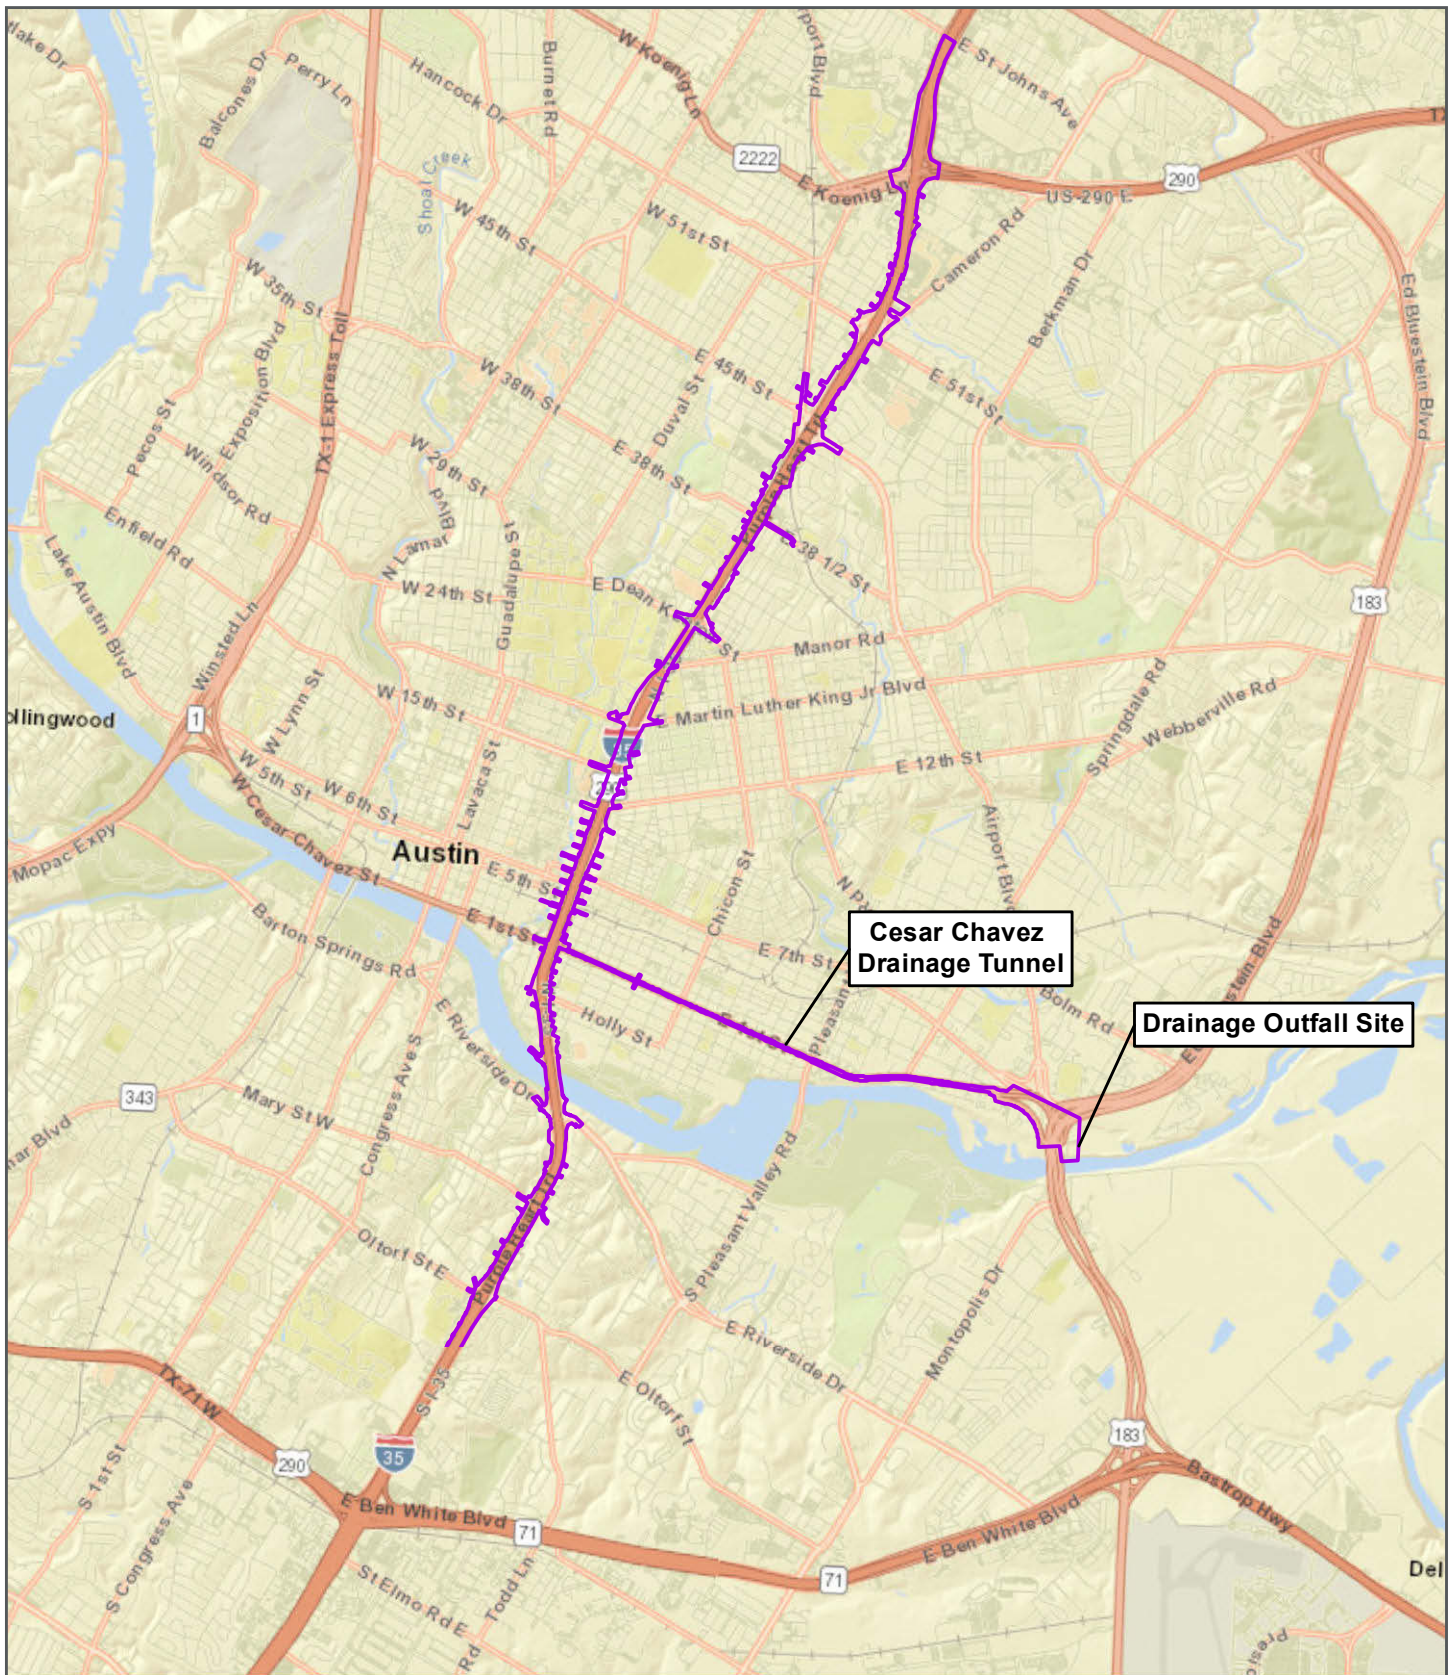

Appendix A: Project Location Map

Project Location Map

Legend

MODIFIED
ALTERNATIVE 3 -
PREFERRED
ALTERNATIVE

PROJECT LOCATION MAP

I-35 CAPITAL EXPRESS
CENTRAL PROJECT

TRAVIS COUNTY, TX

APRIL 2023

FIGURE 1