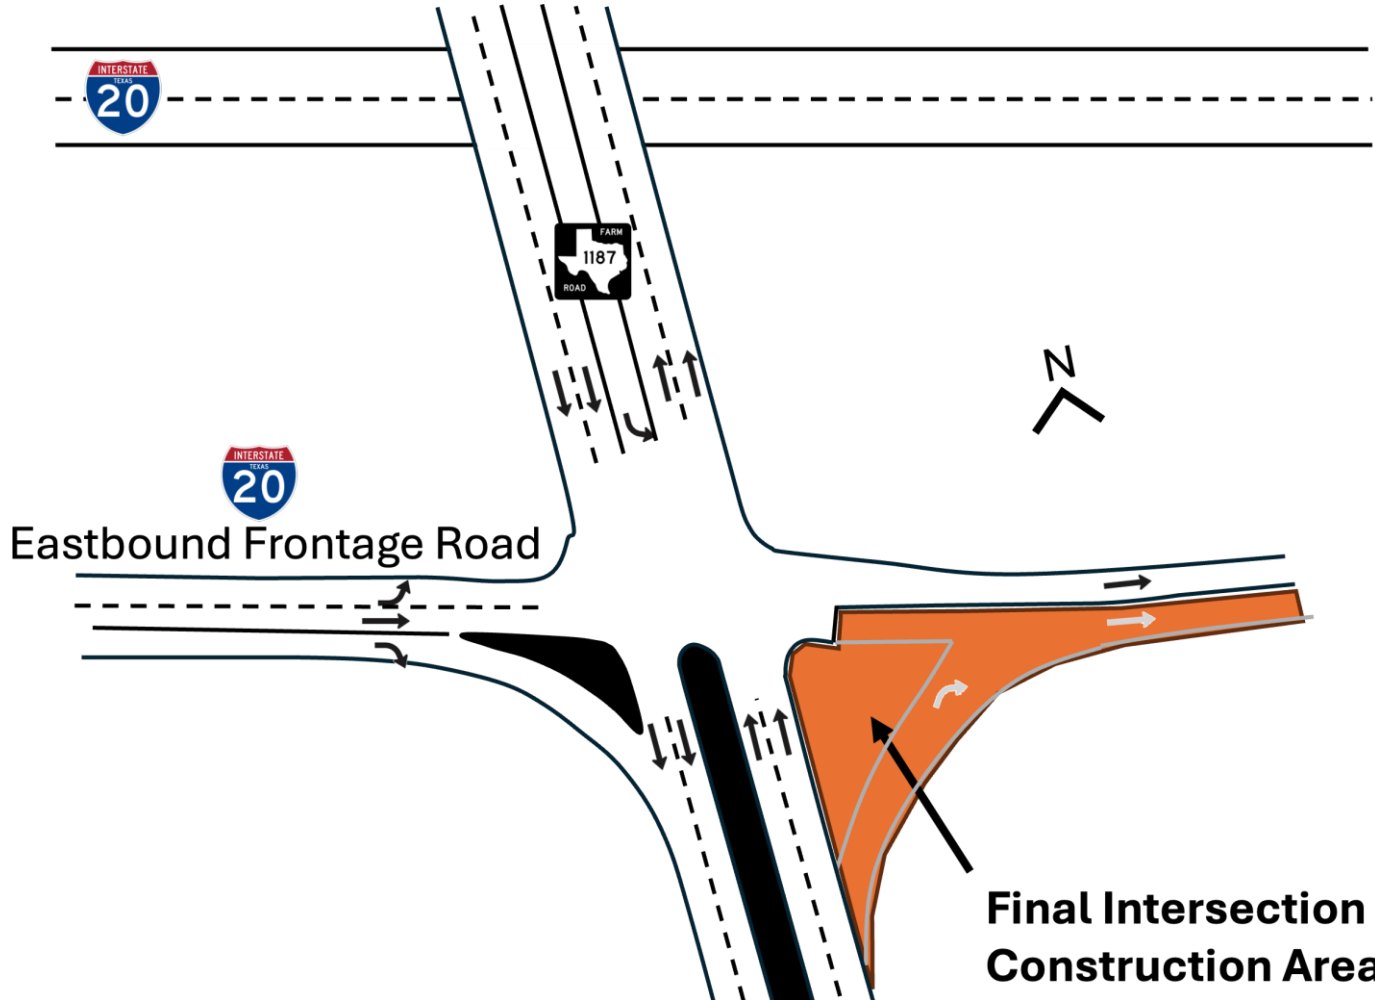

# Eastbound I-20 Frontage Intersection at FM 1187

July and August 2026

(weather permitting)

Visit [www.keep20-30moving.org](http://www.keep20-30moving.org) for lane closure updates and subscribe to weekly lane closure look-ahead emails sent to your inbox.