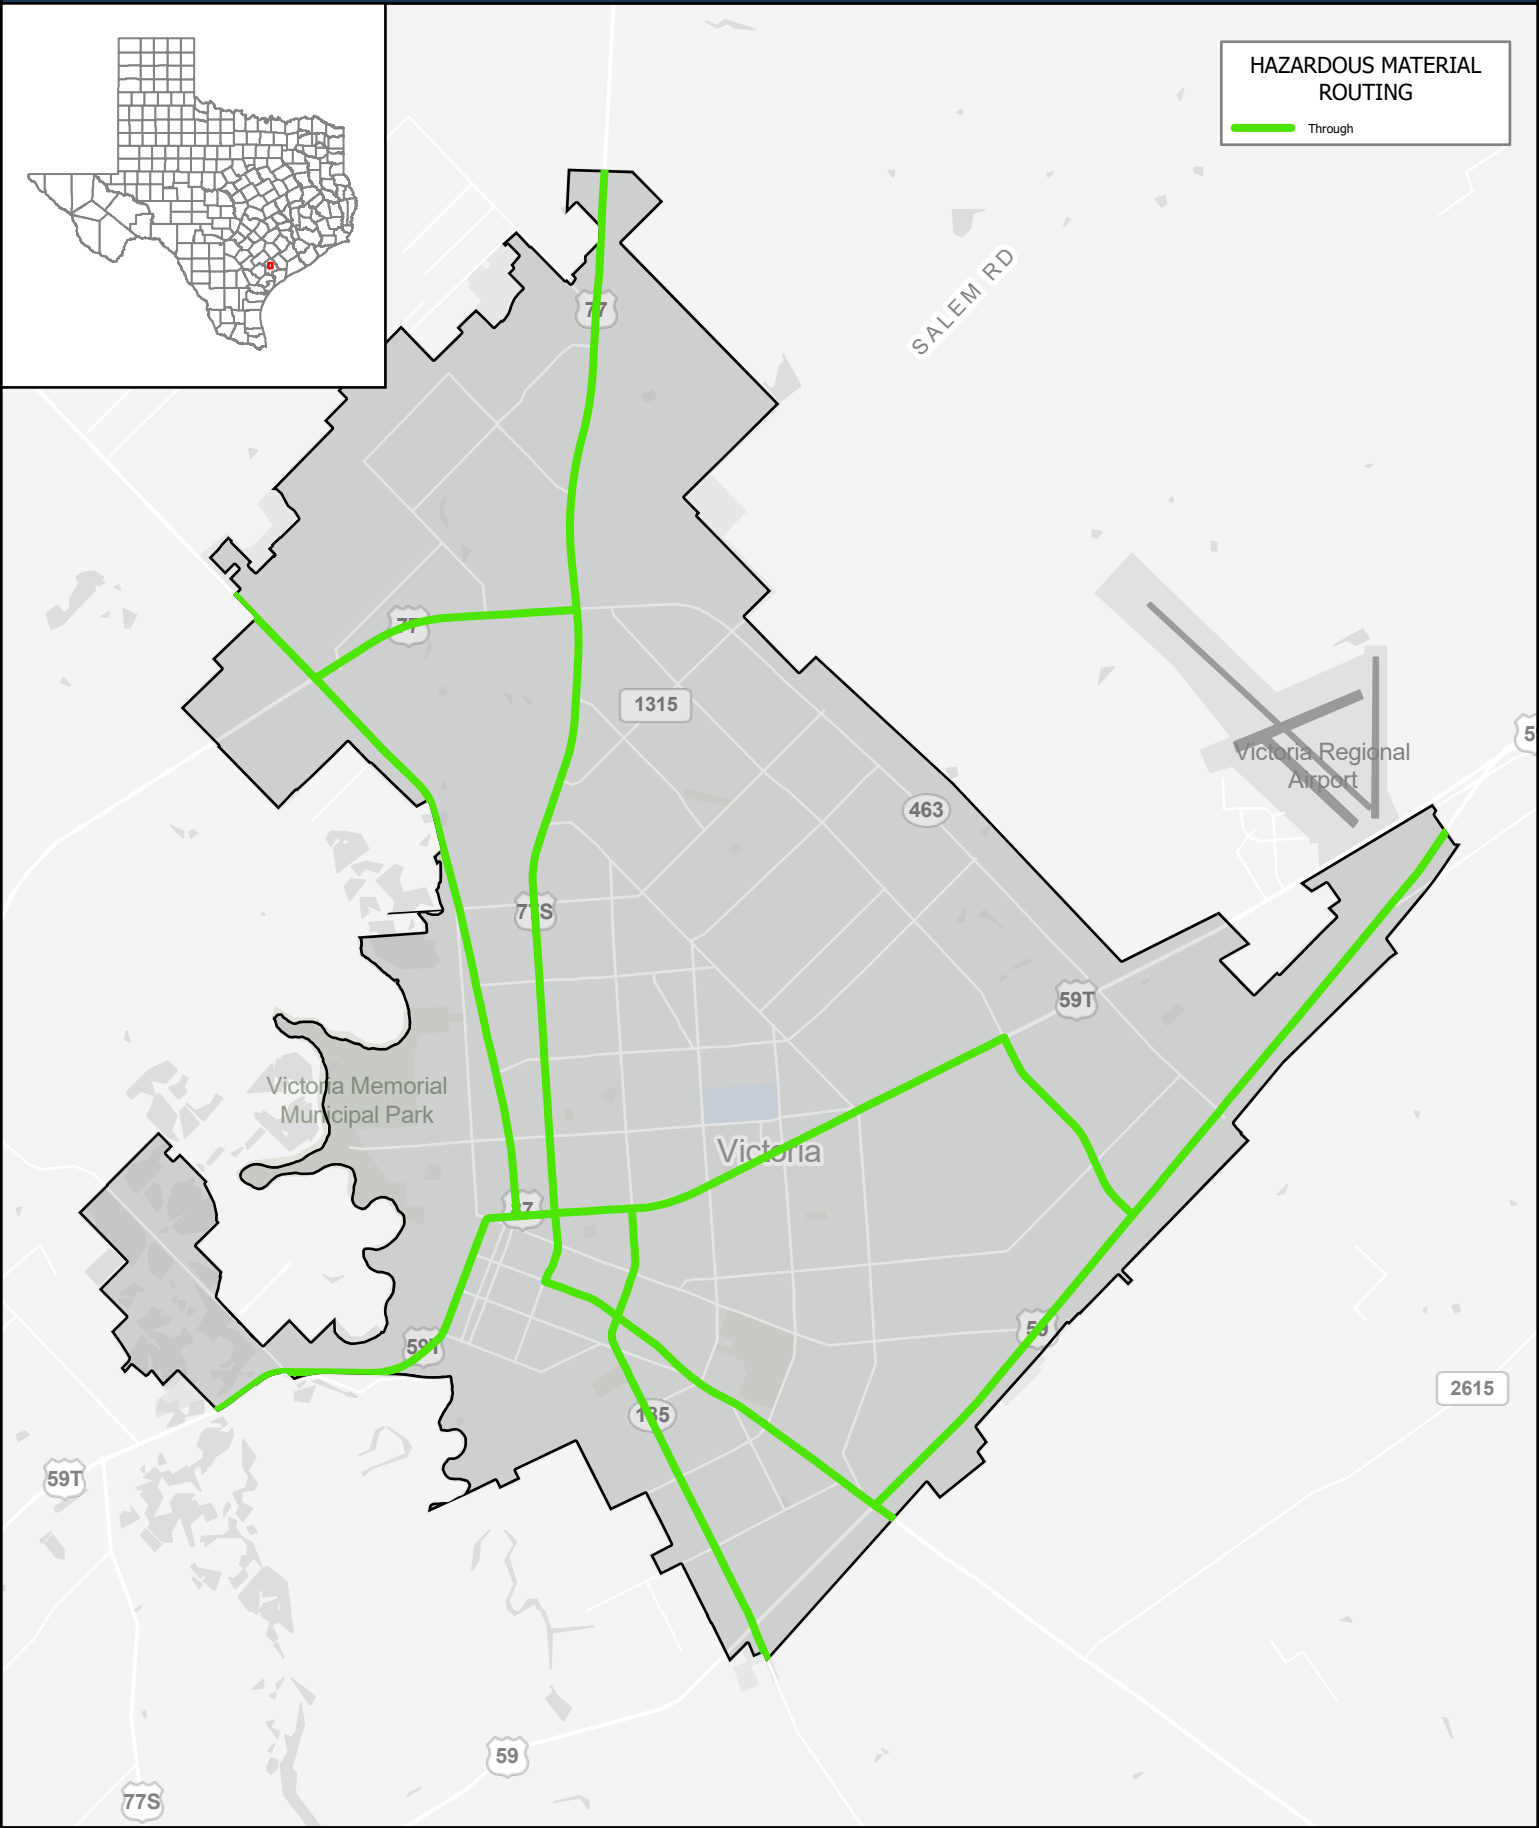

HAZARDOUS MATERIAL ROUTING

Through