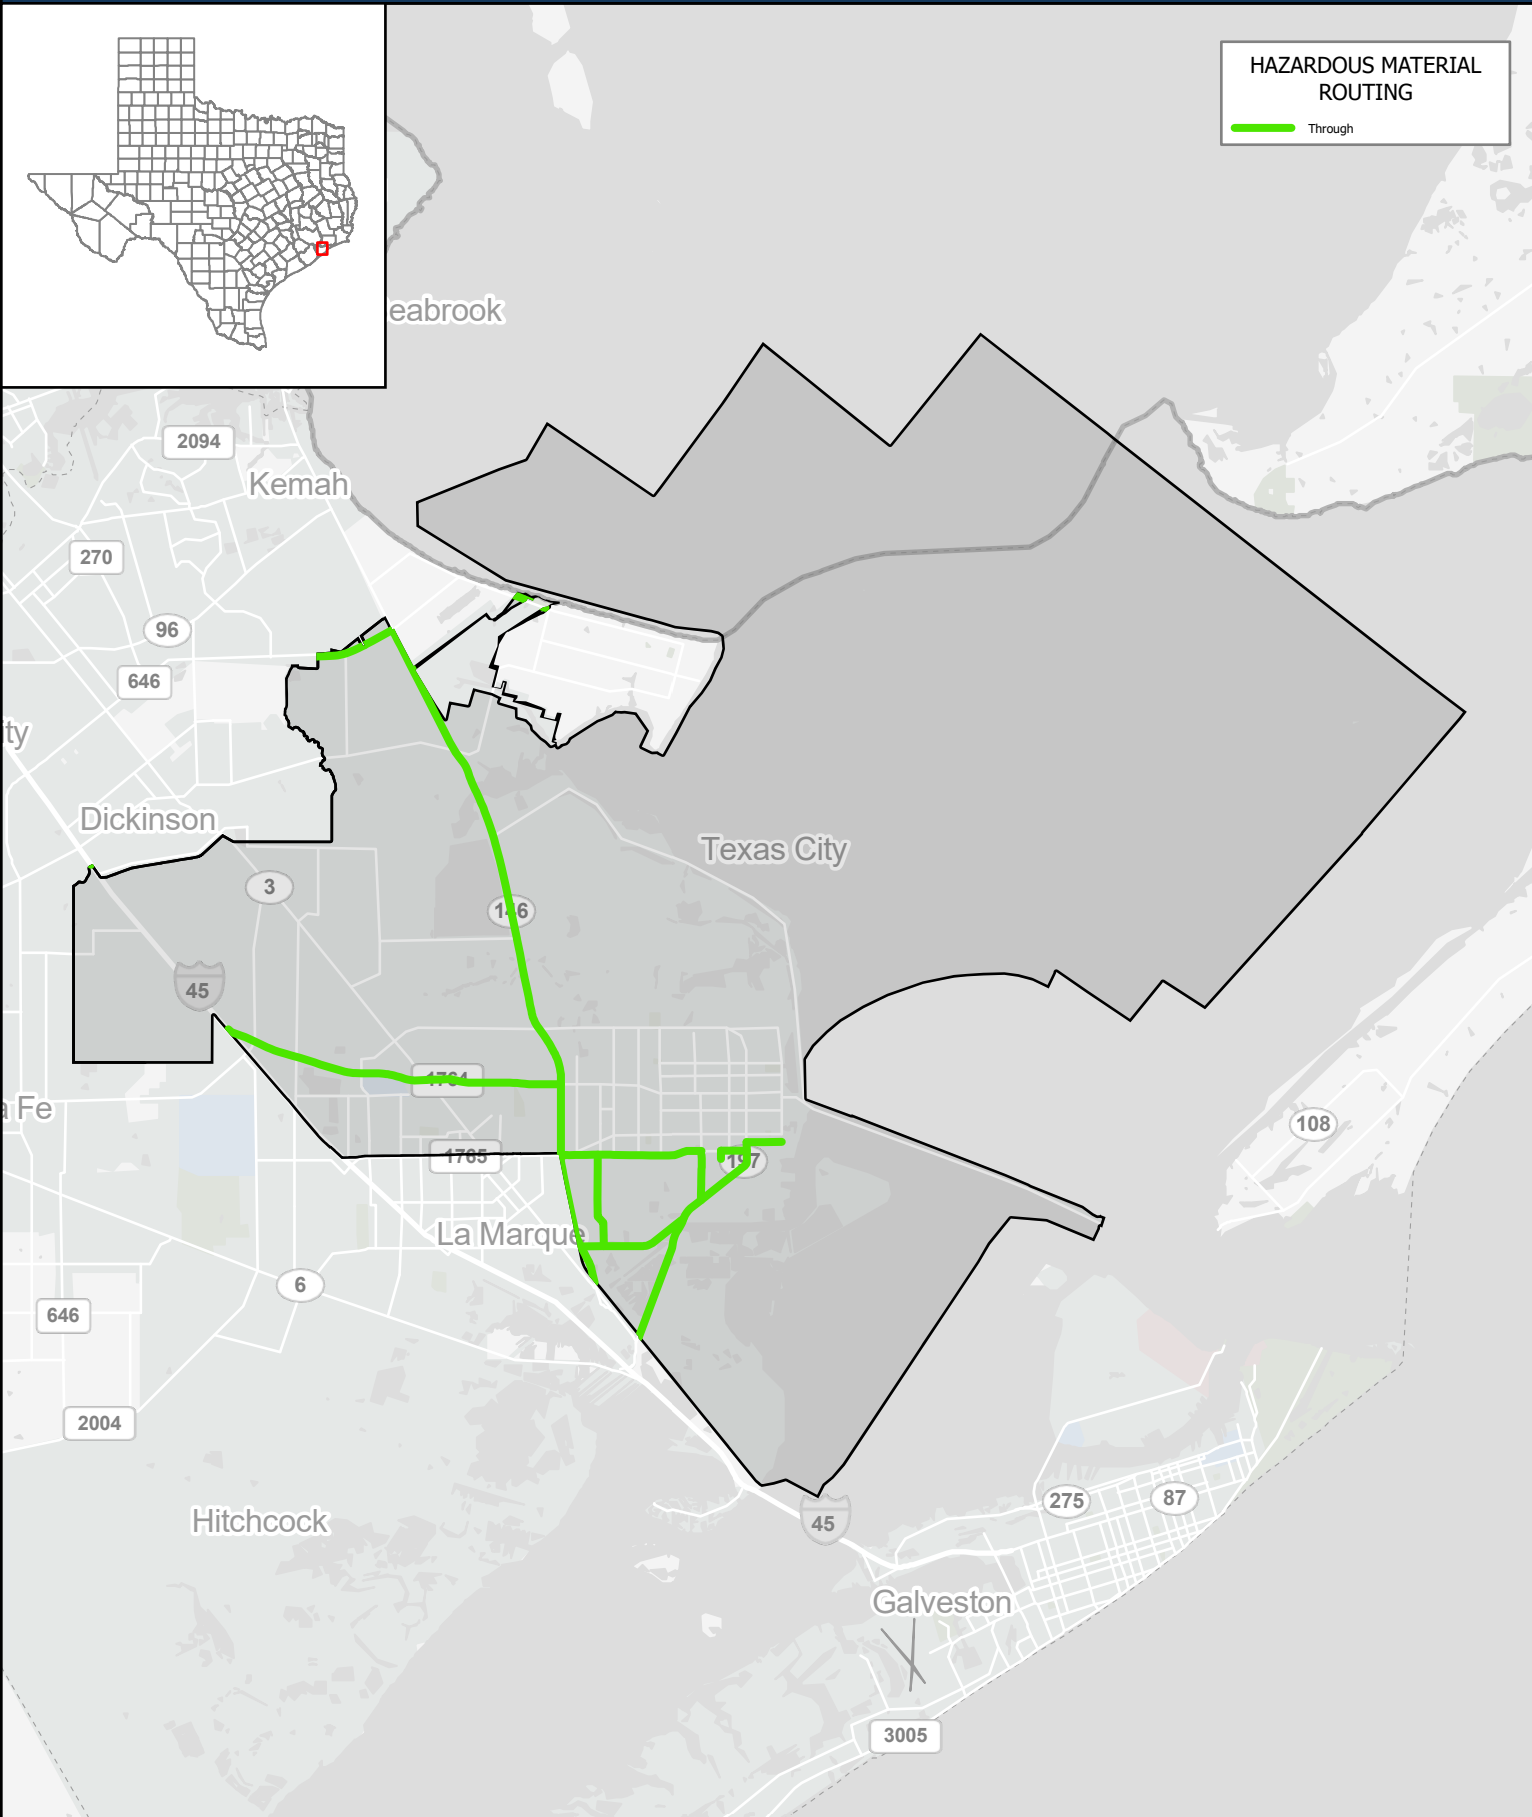

HAZARDOUS MATERIAL ROUTING

Through