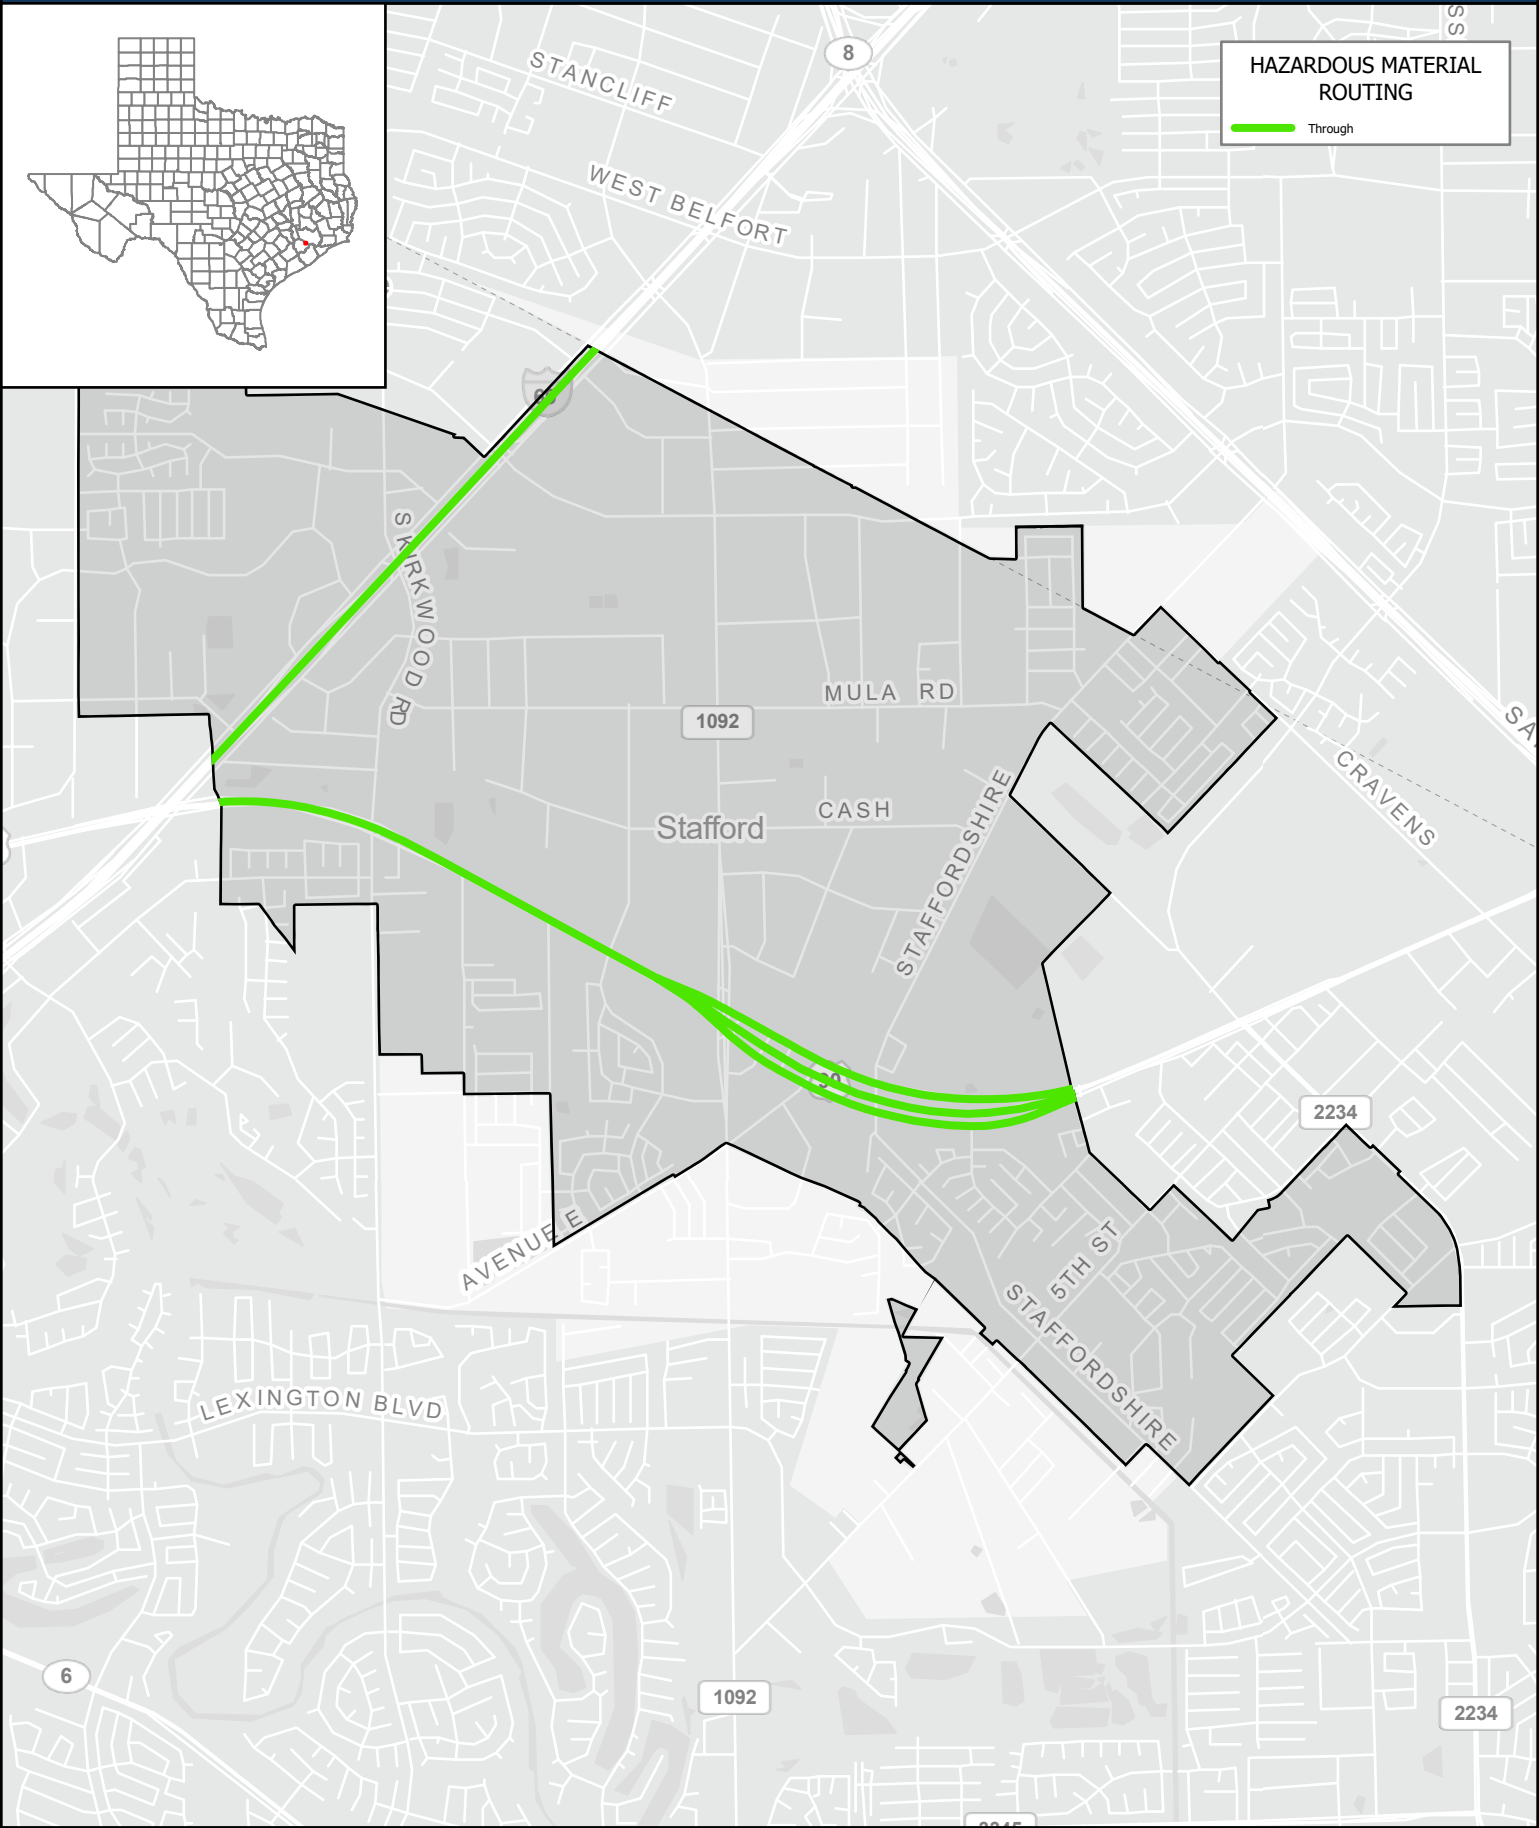

HAZARDOUS MATERIAL ROUTING

Through