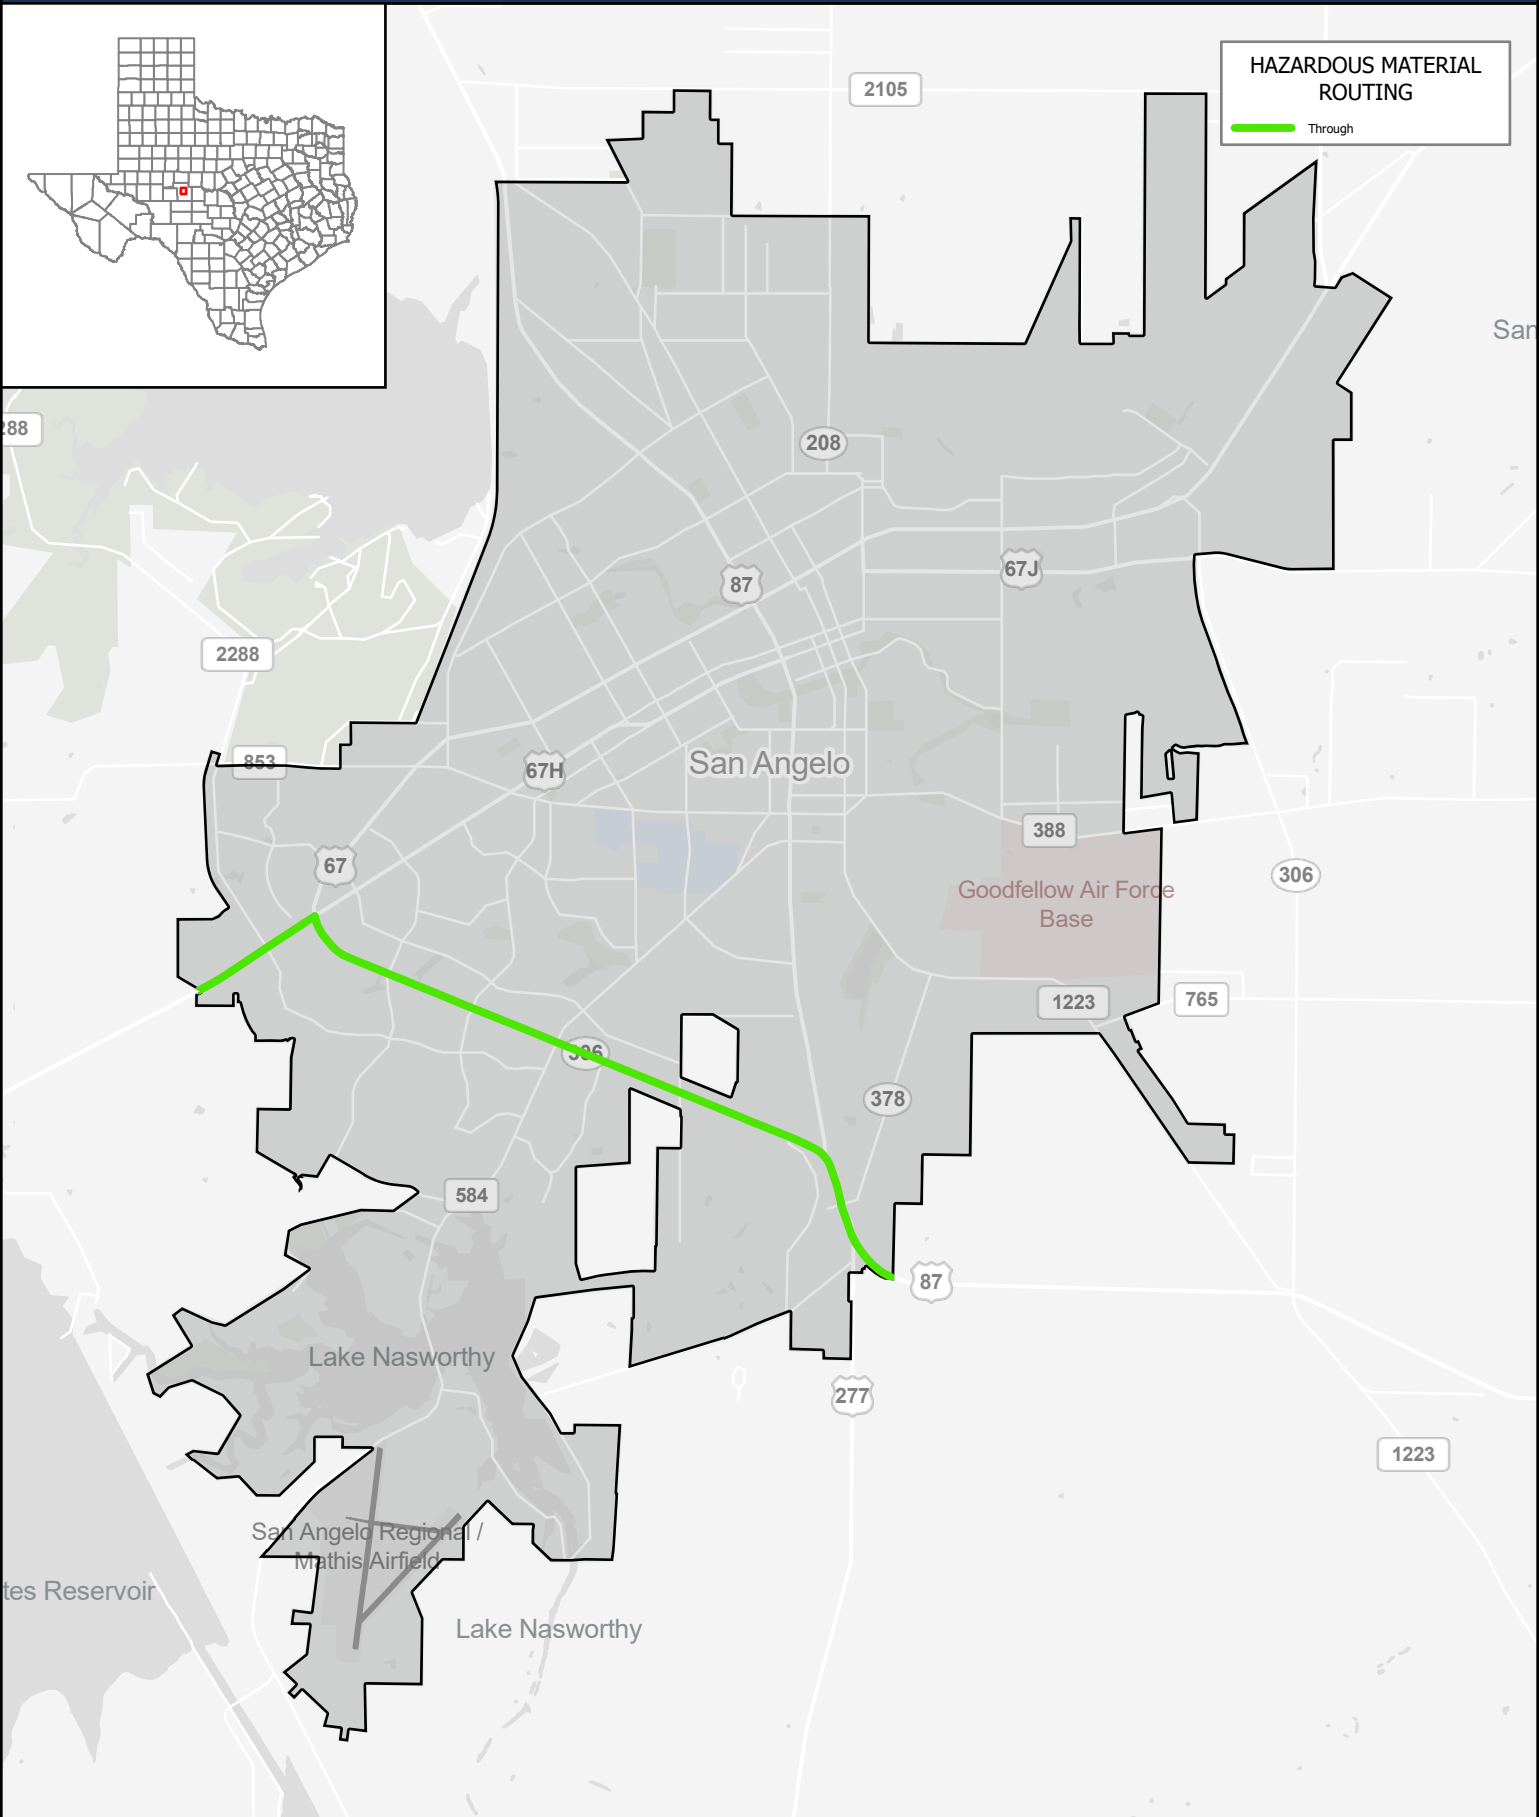

HAZARDOUS MATERIAL ROUTING
Through