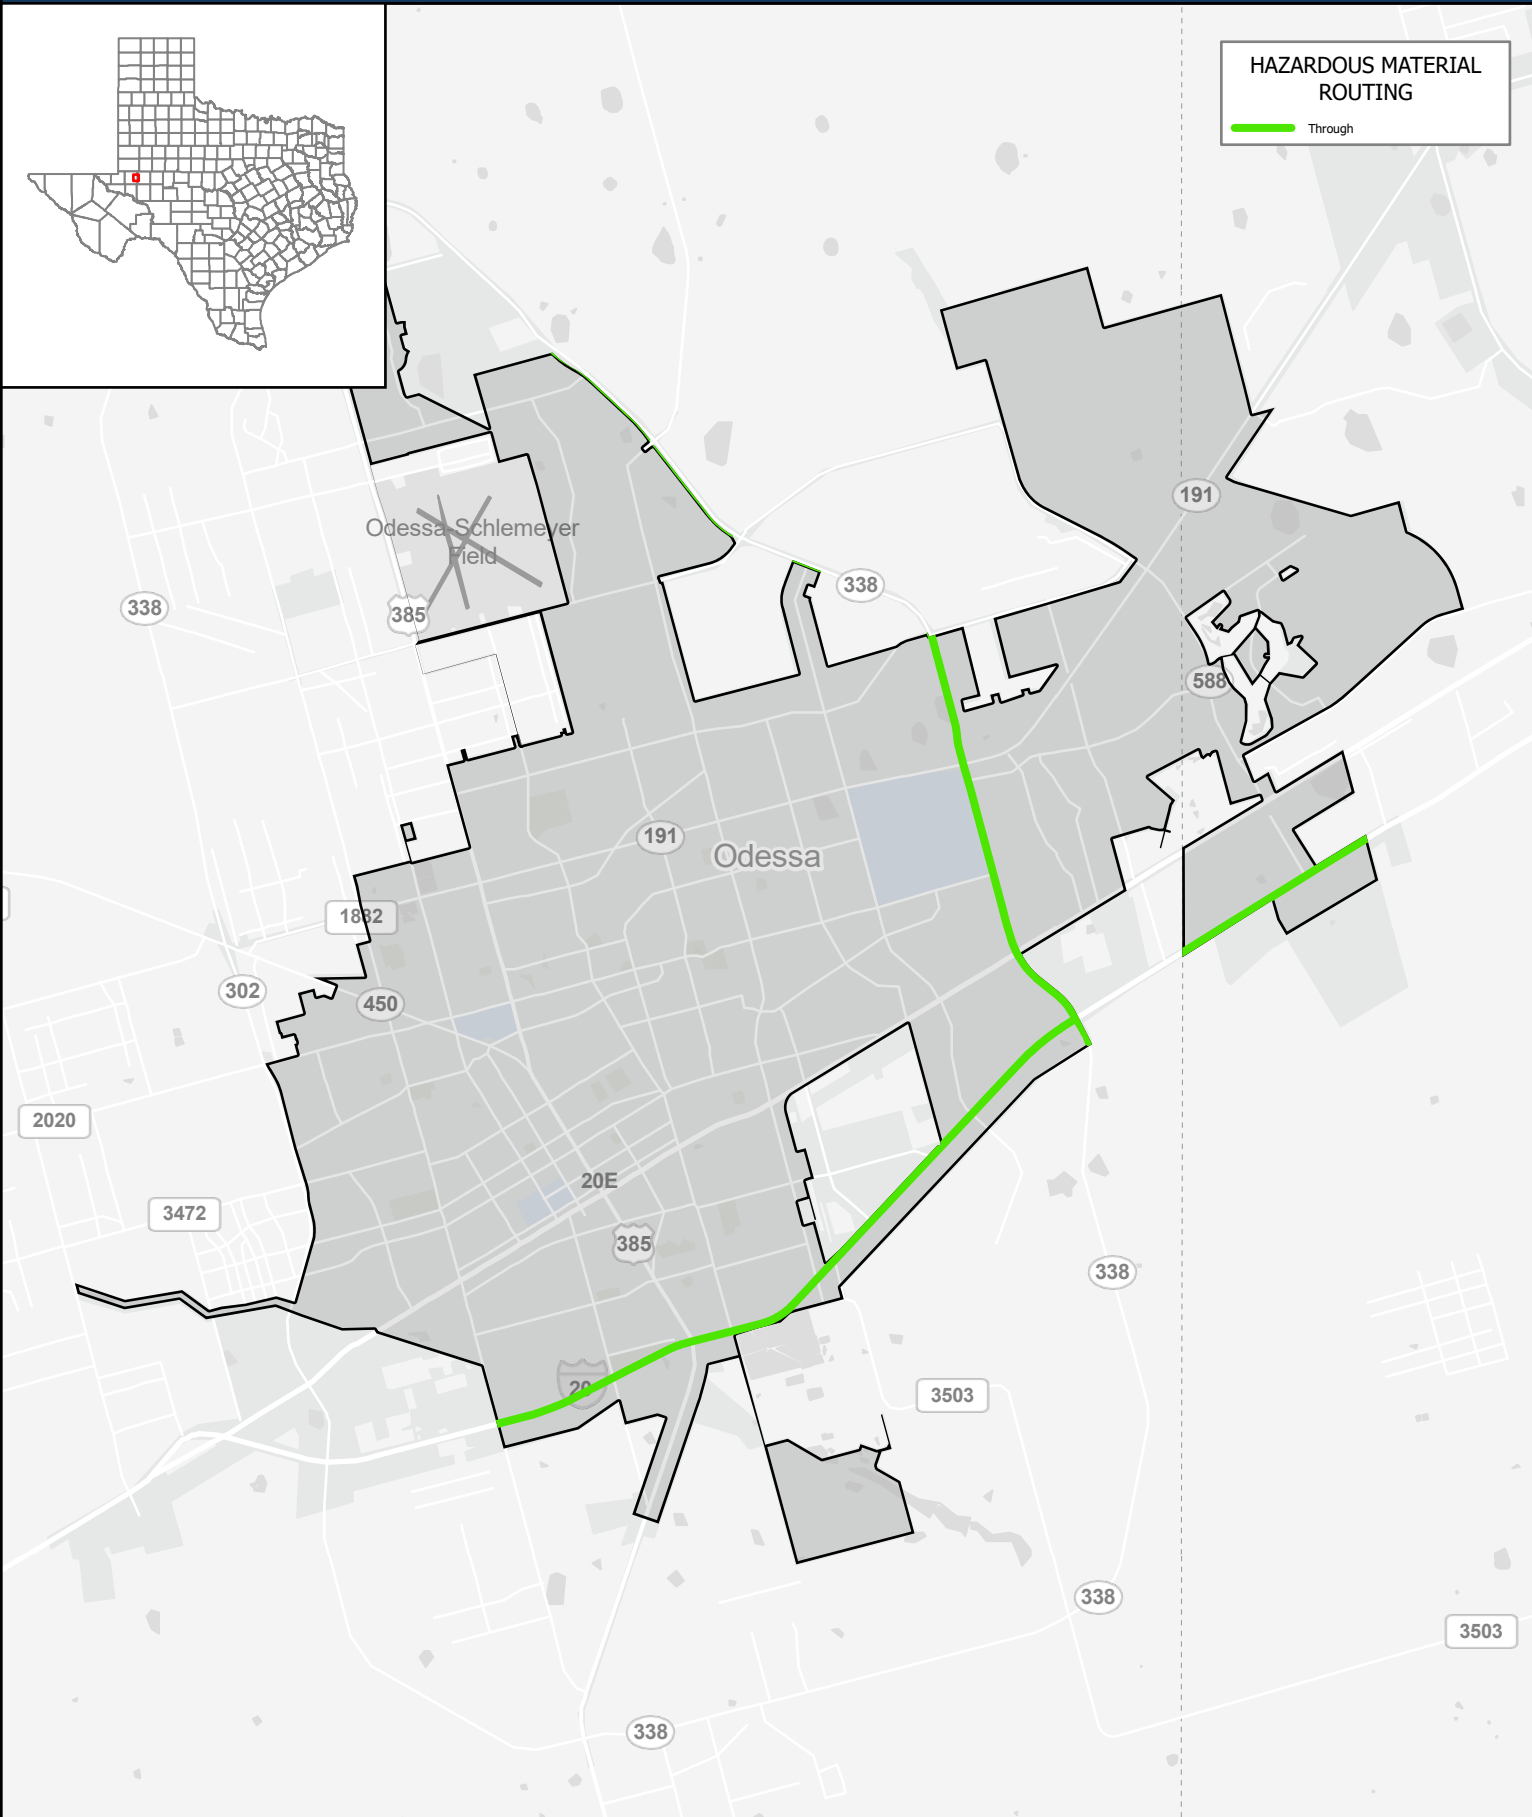

HAZARDOUS MATERIAL ROUTING
Through