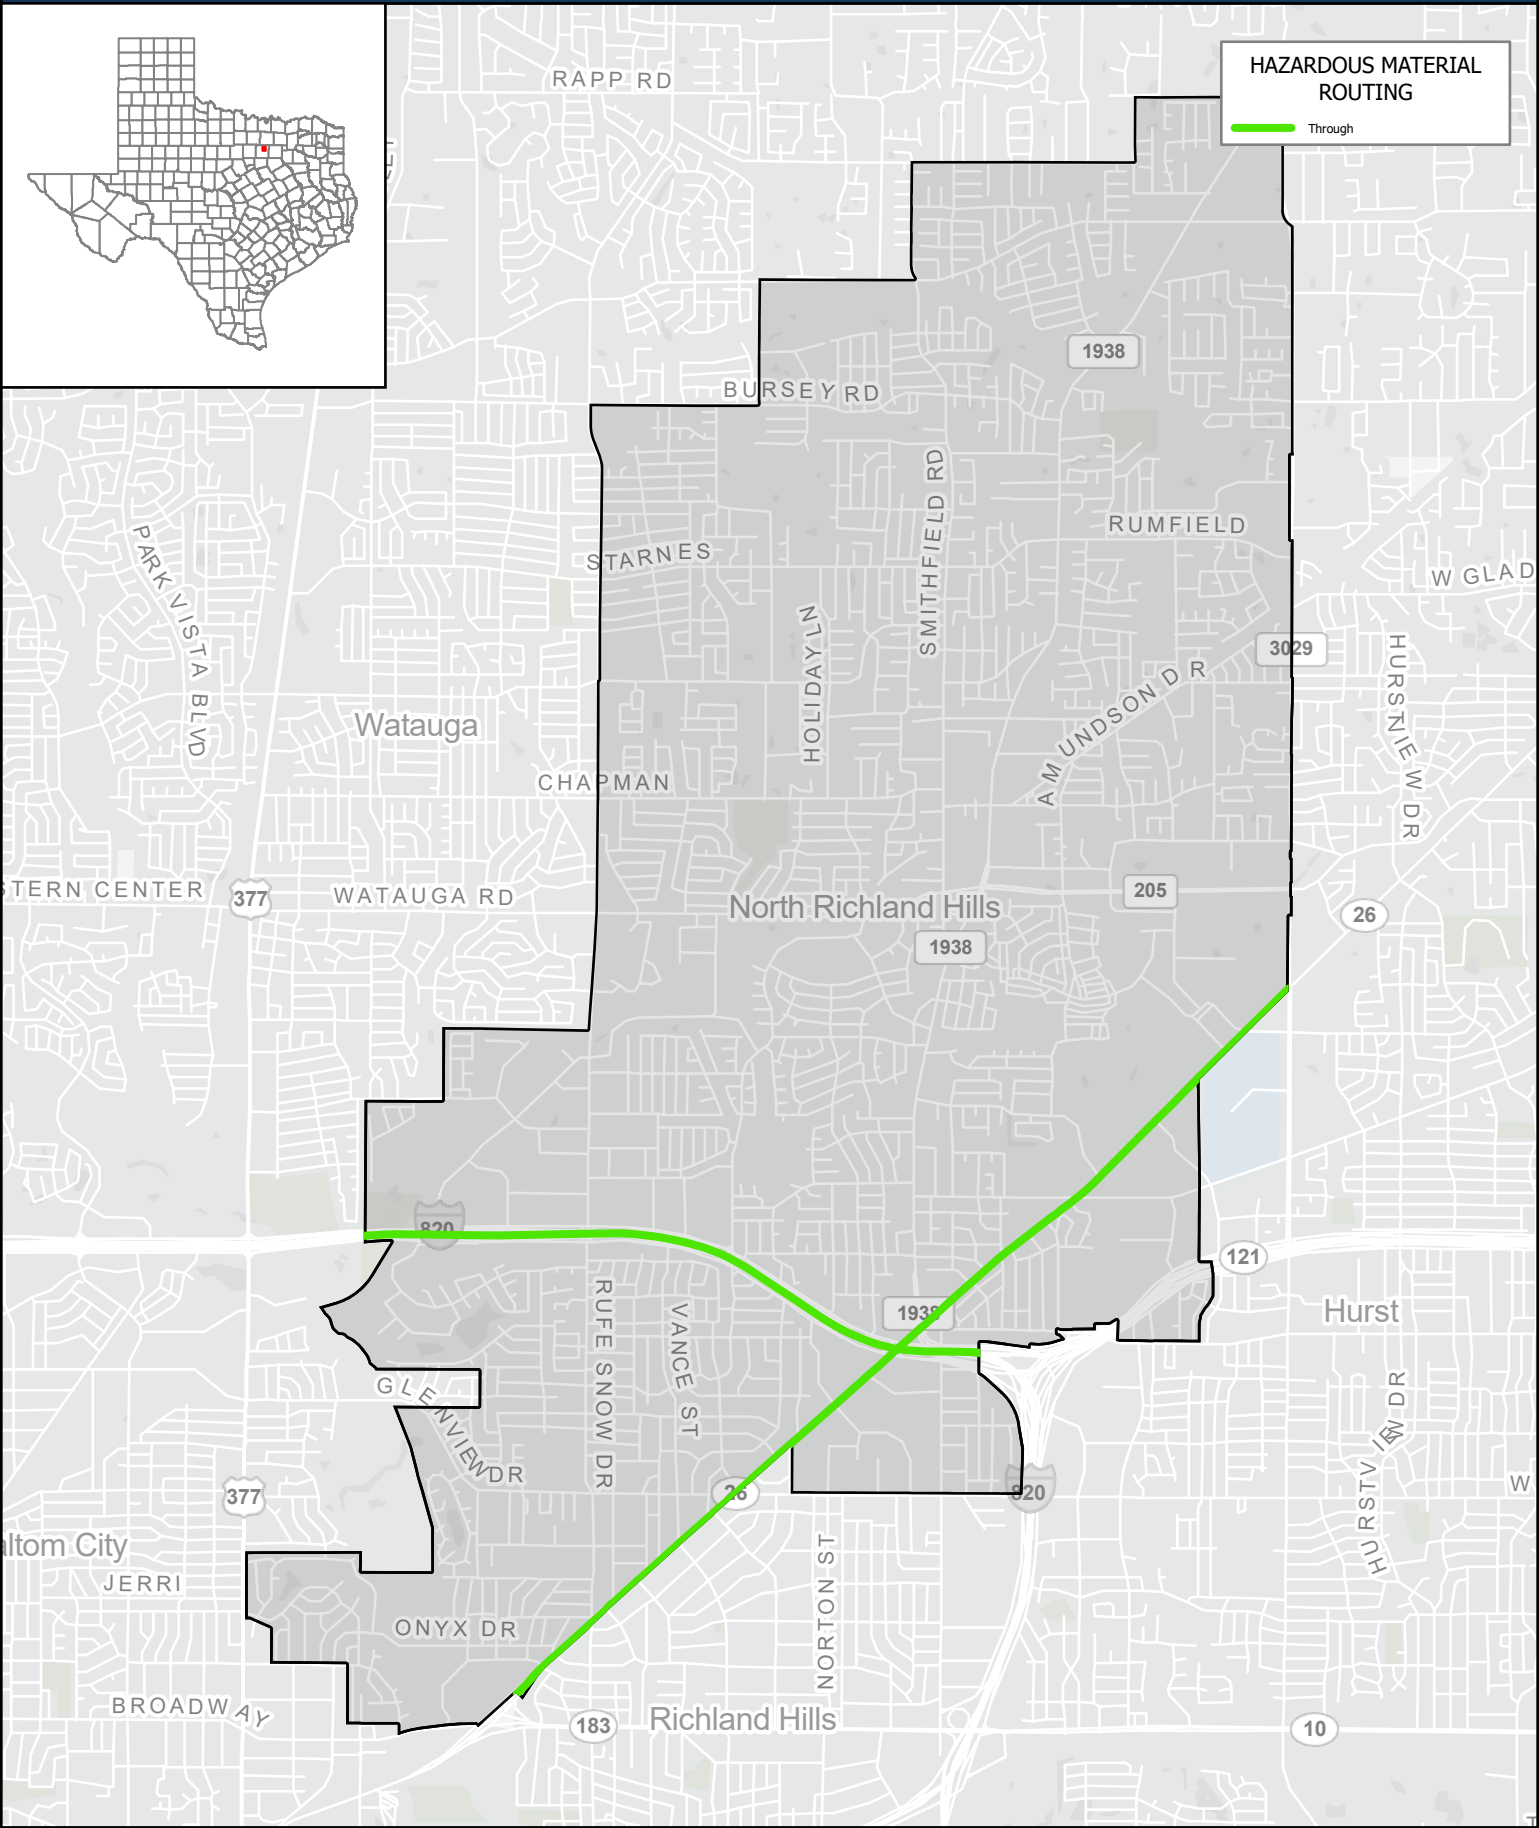

HAZARDOUS MATERIAL ROUTING
Through