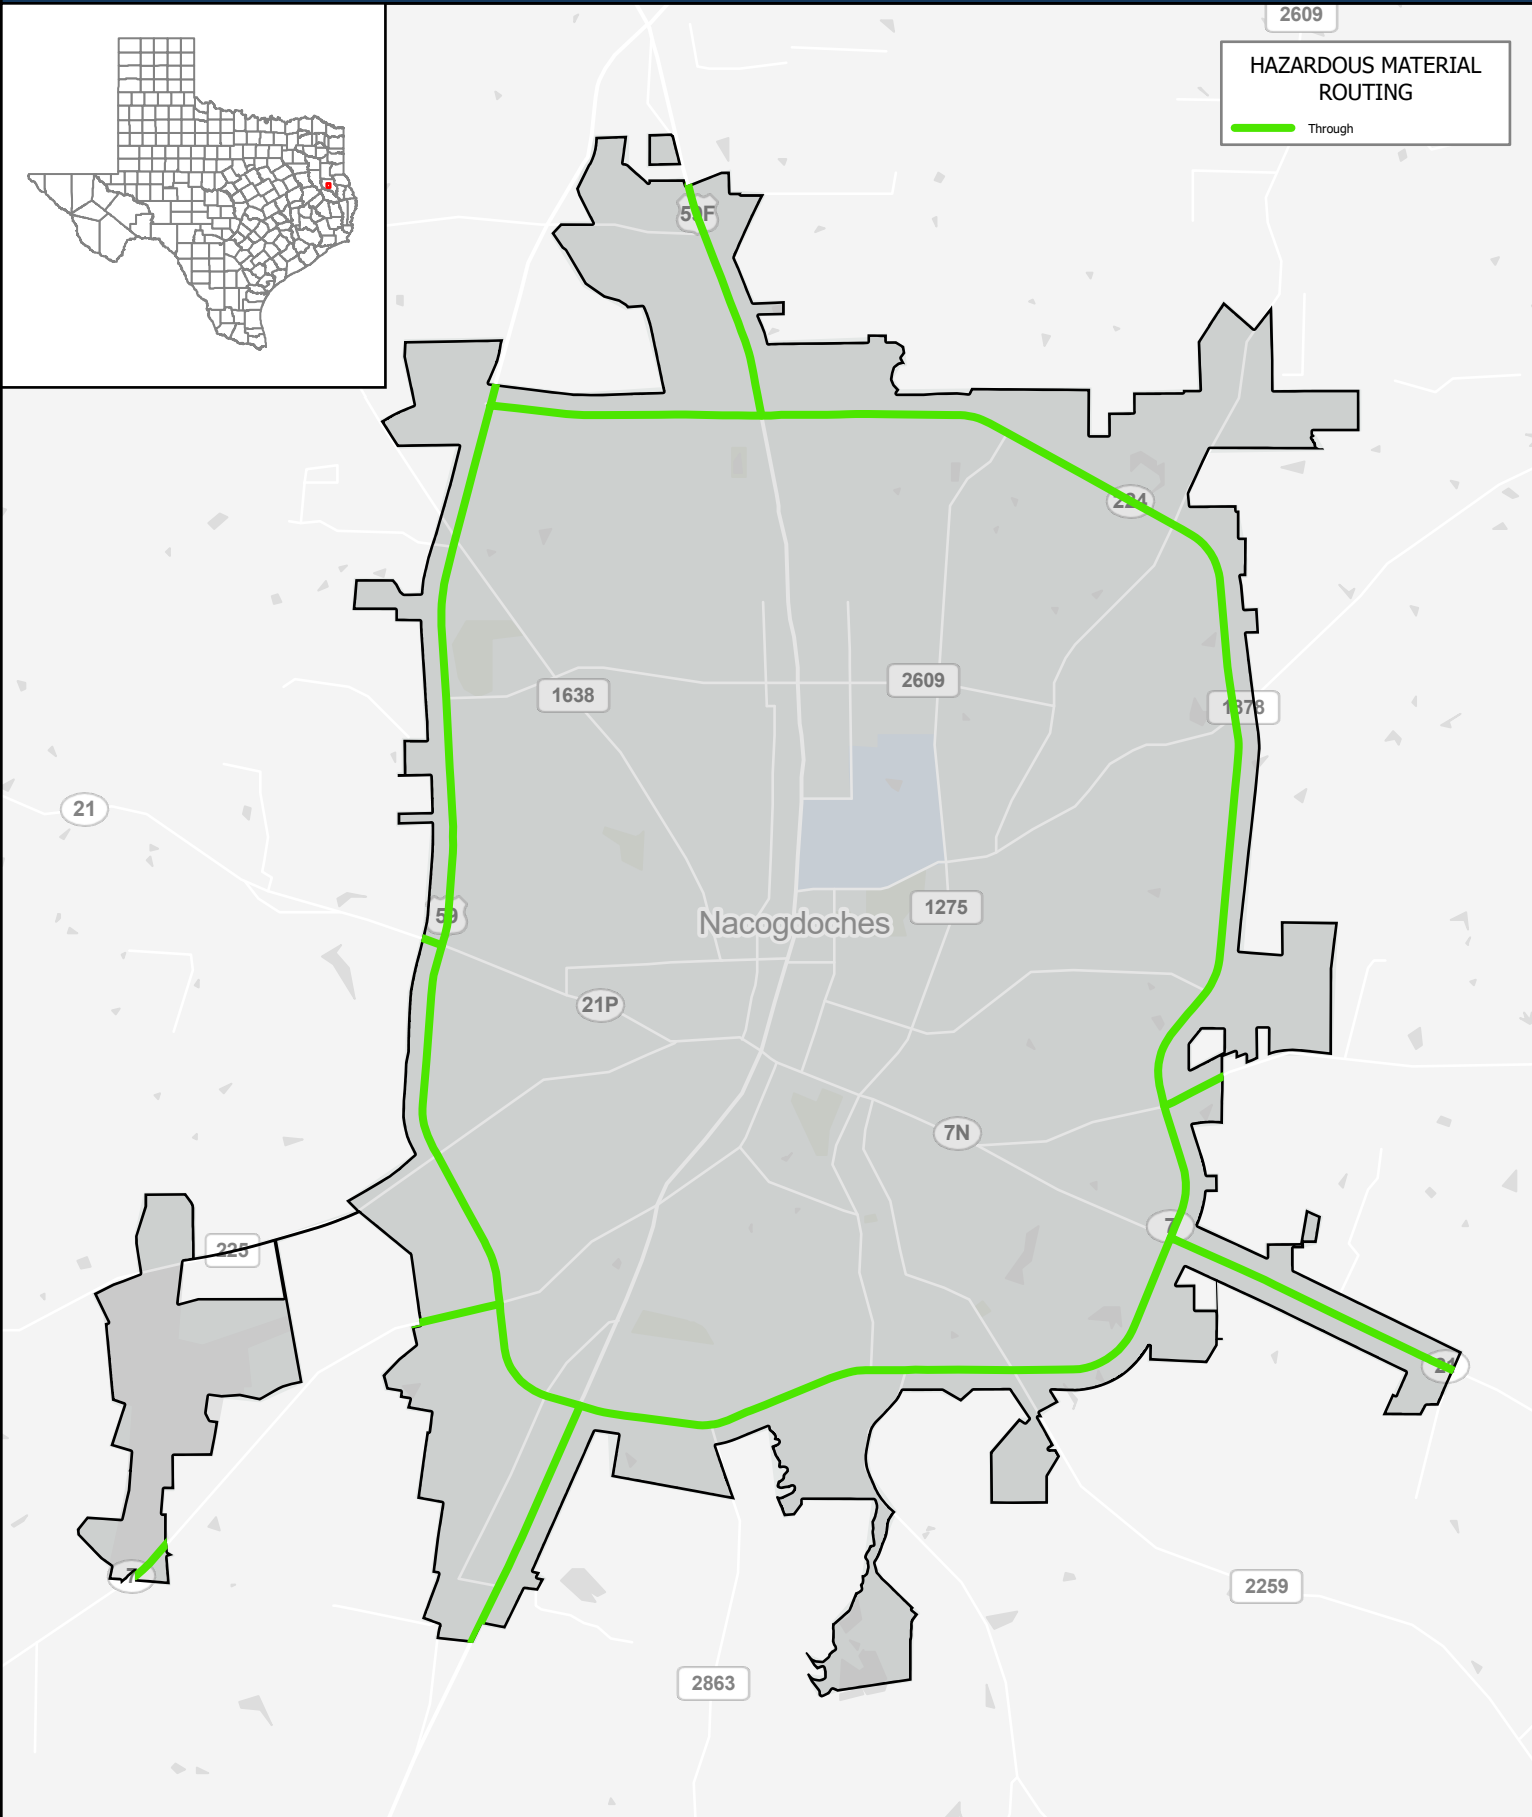

2609

HAZARDOUS MATERIAL ROUTING

Through