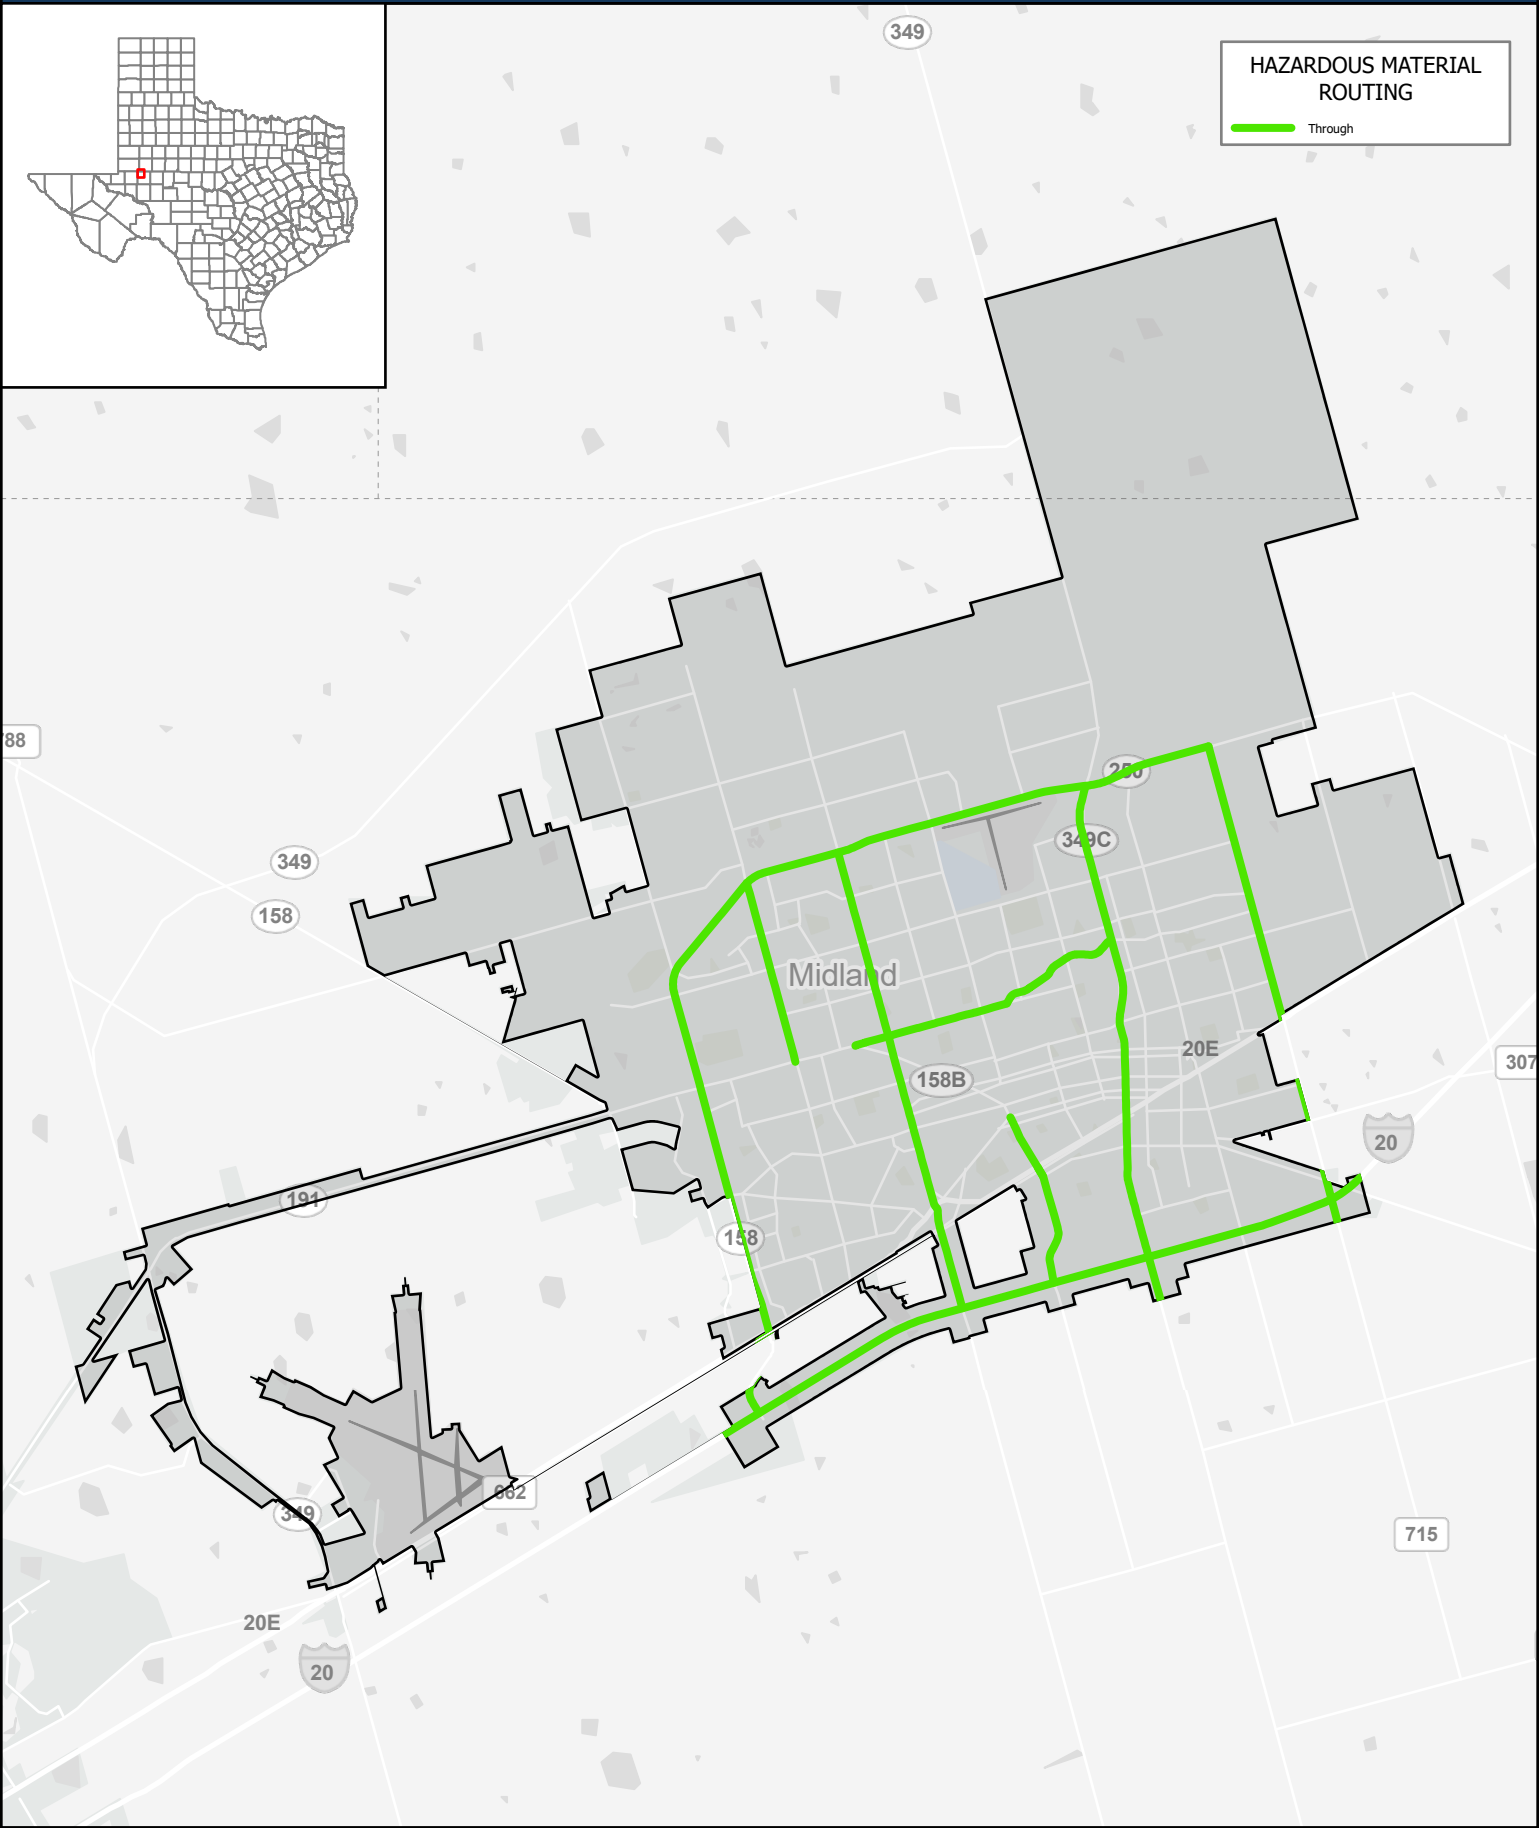

HAZARDOUS MATERIAL ROUTING
Through