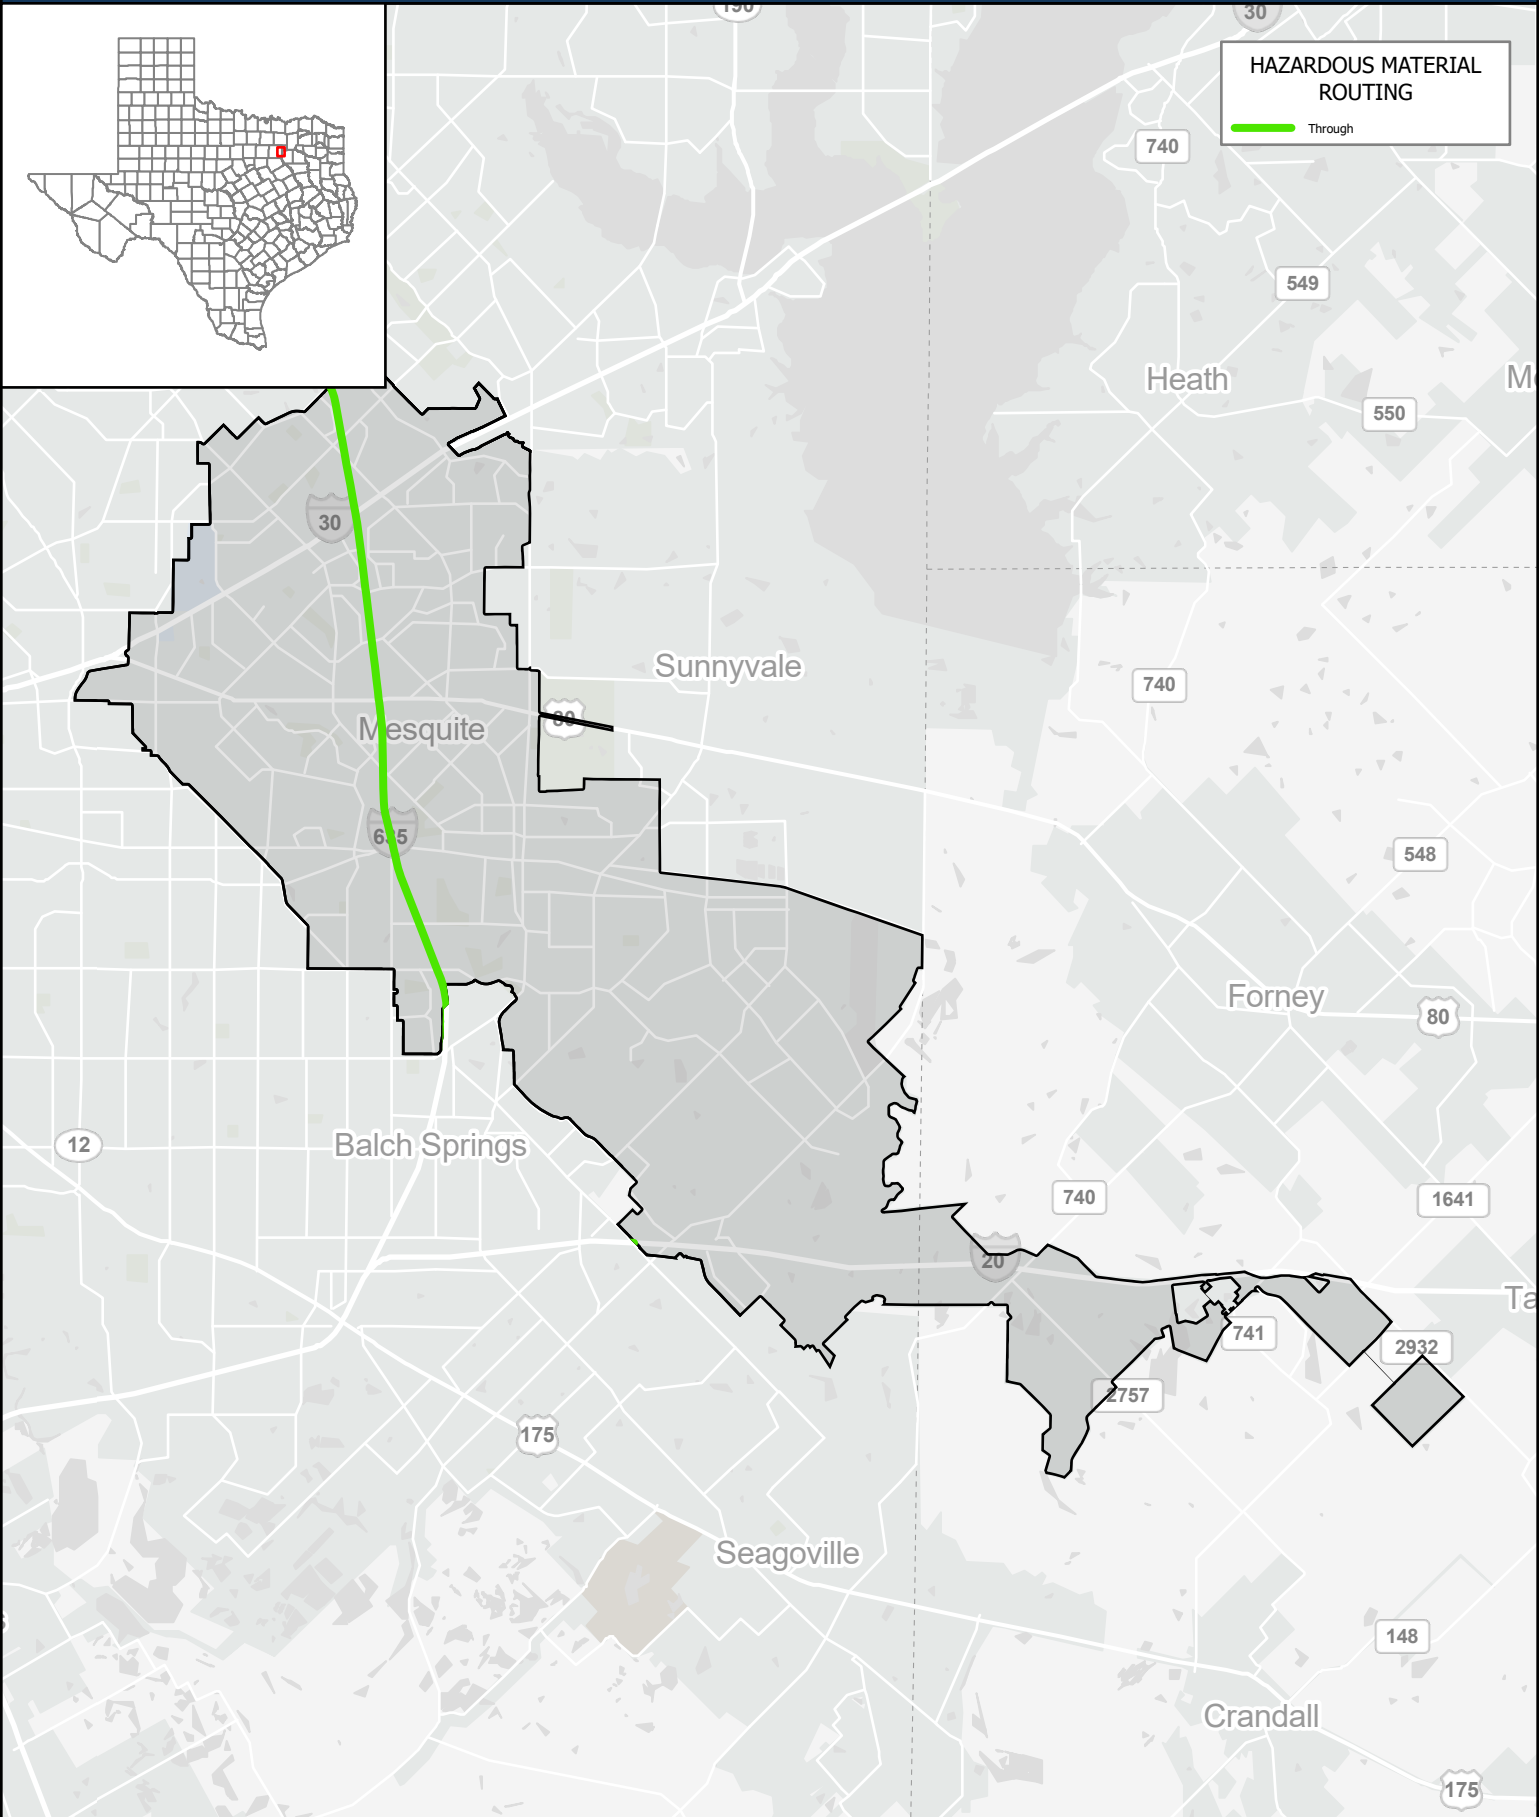

HAZARDOUS MATERIAL ROUTING
Through