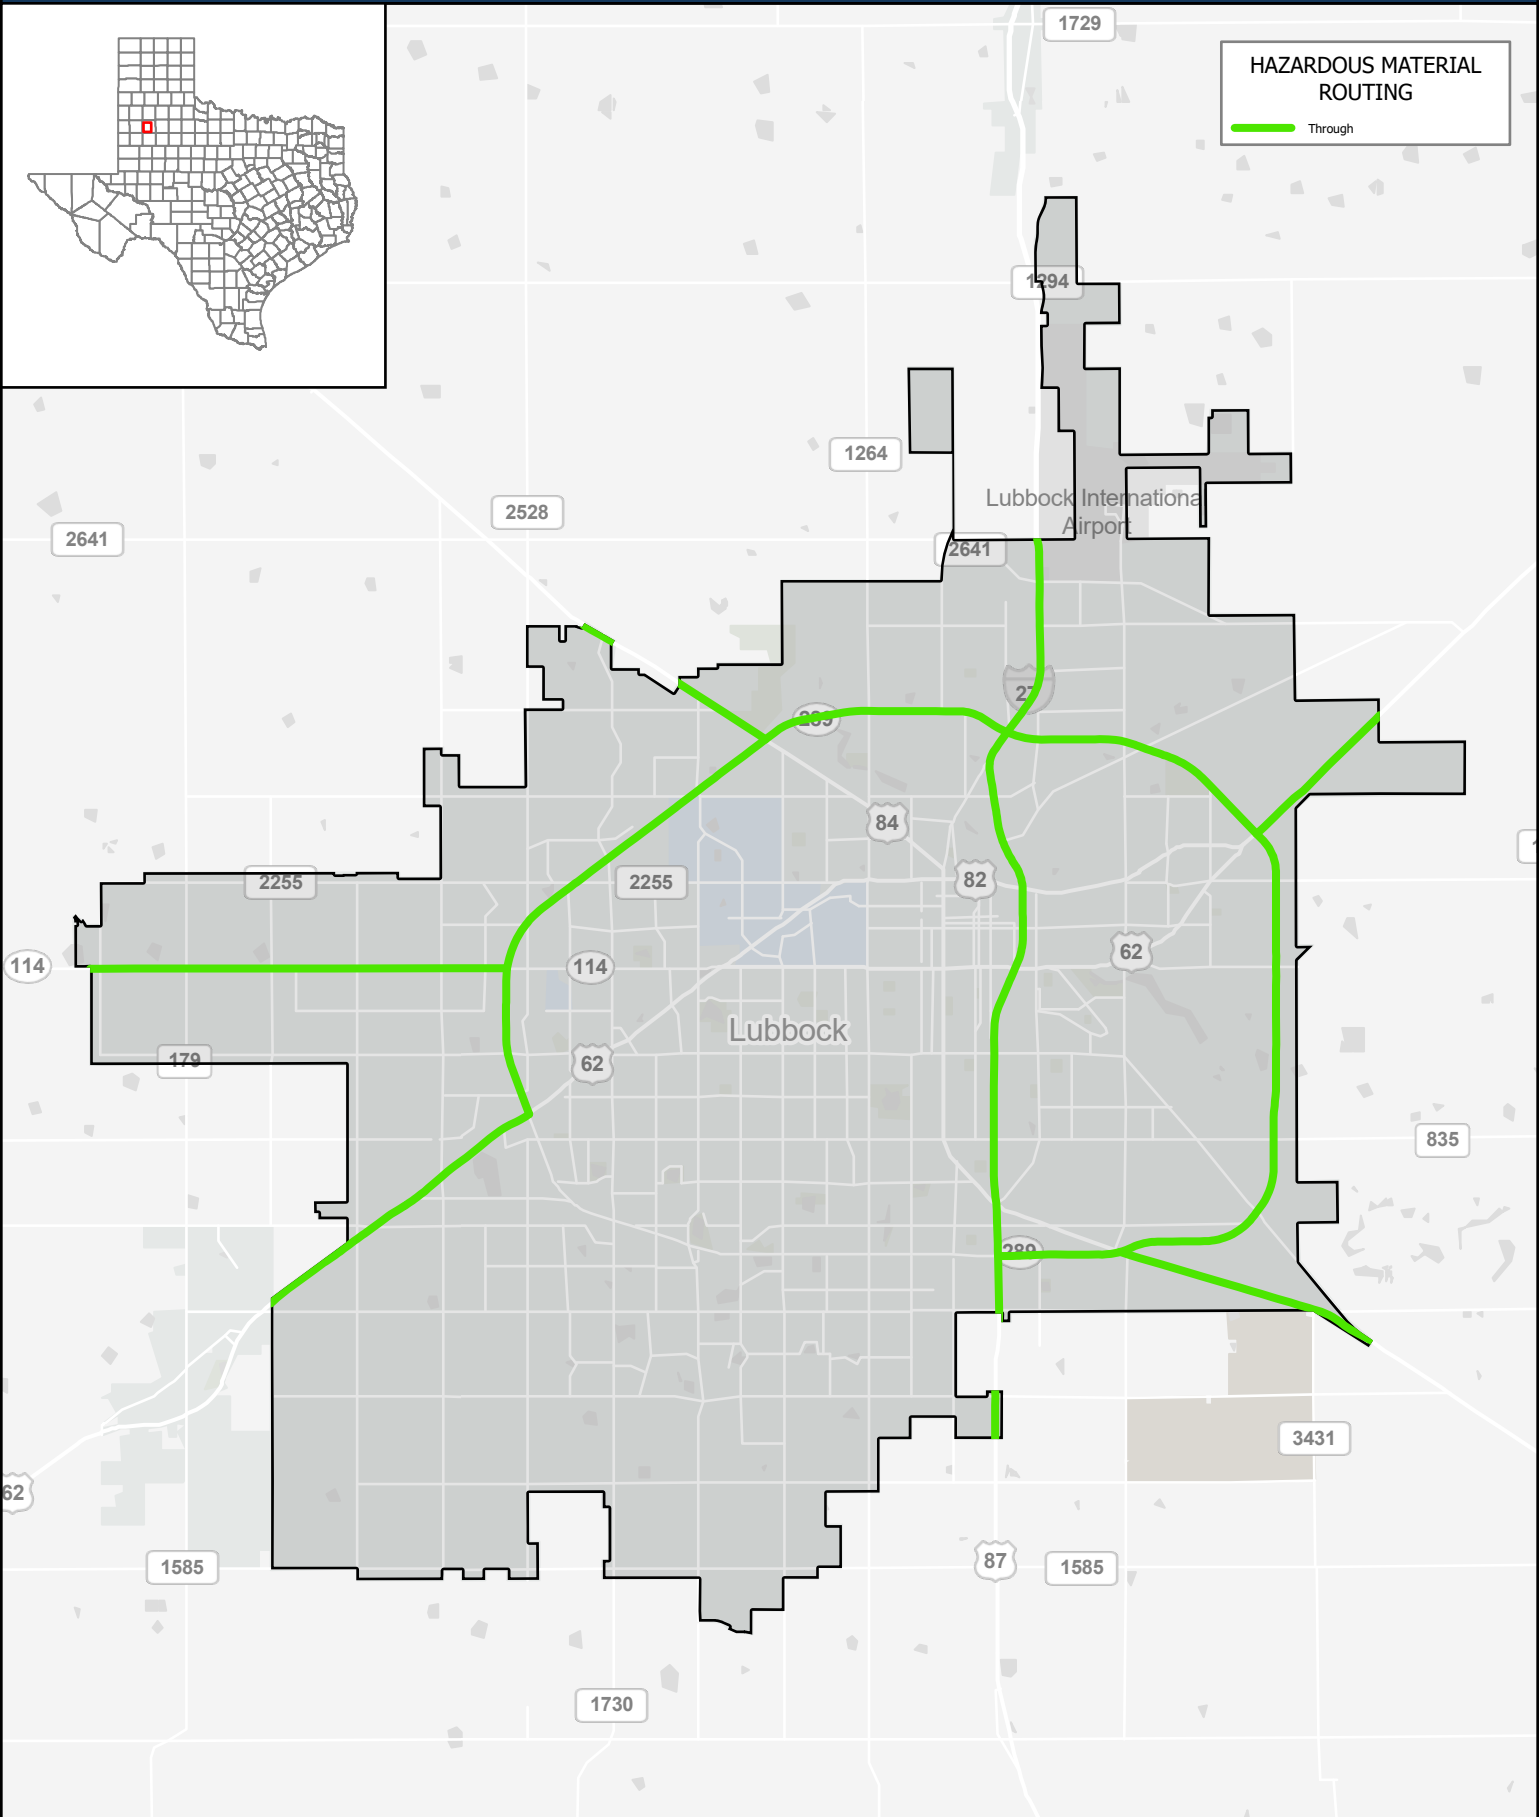

HAZARDOUS MATERIAL ROUTING
Through