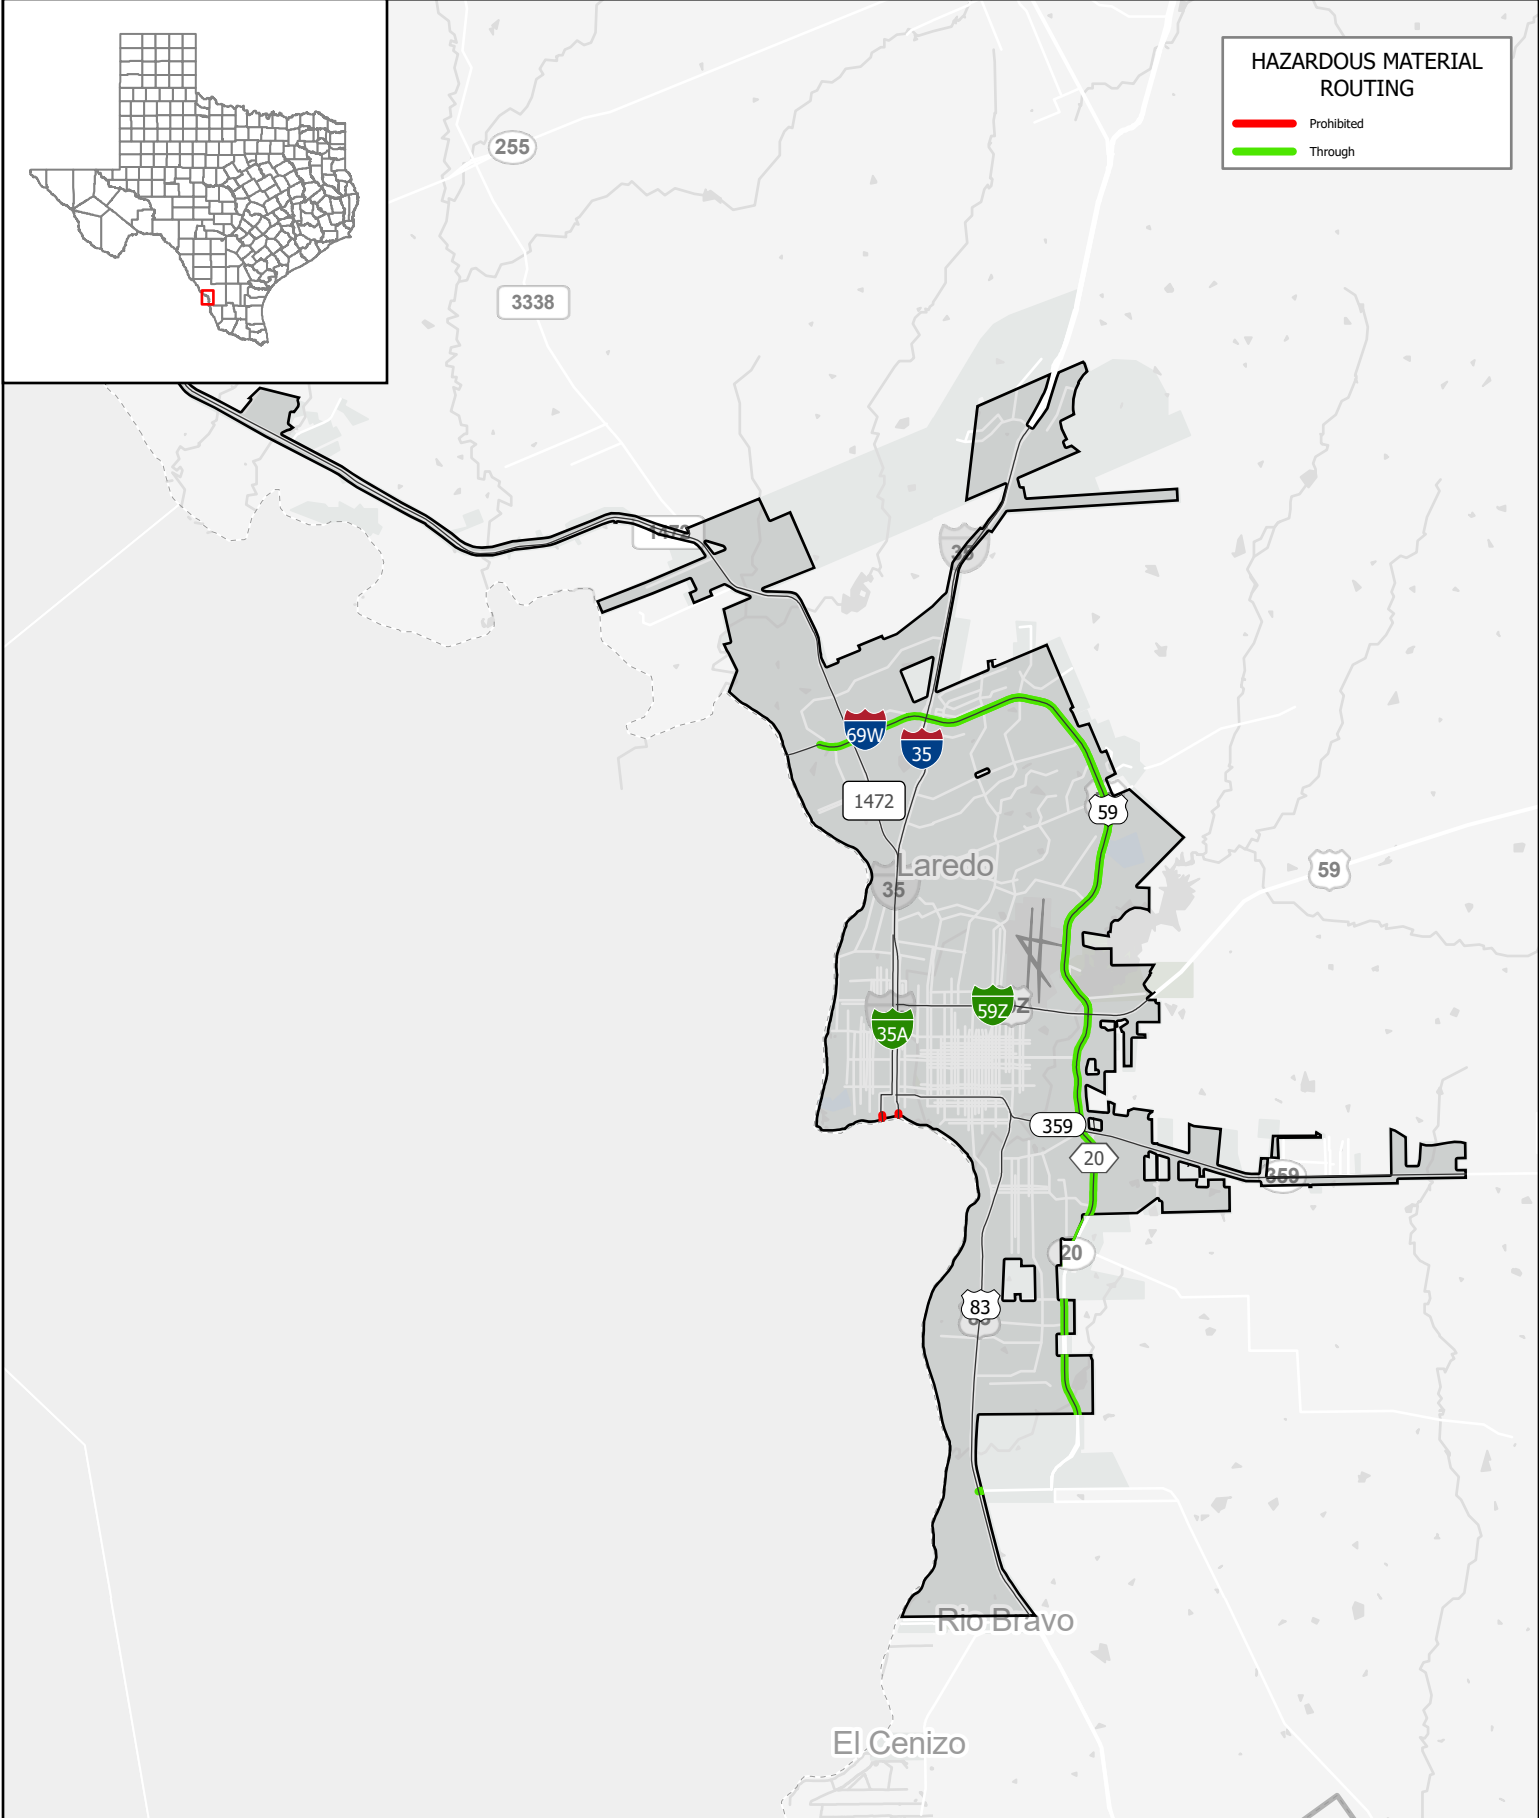

HAZARDOUS MATERIAL ROUTING

- Prohibited
- Through