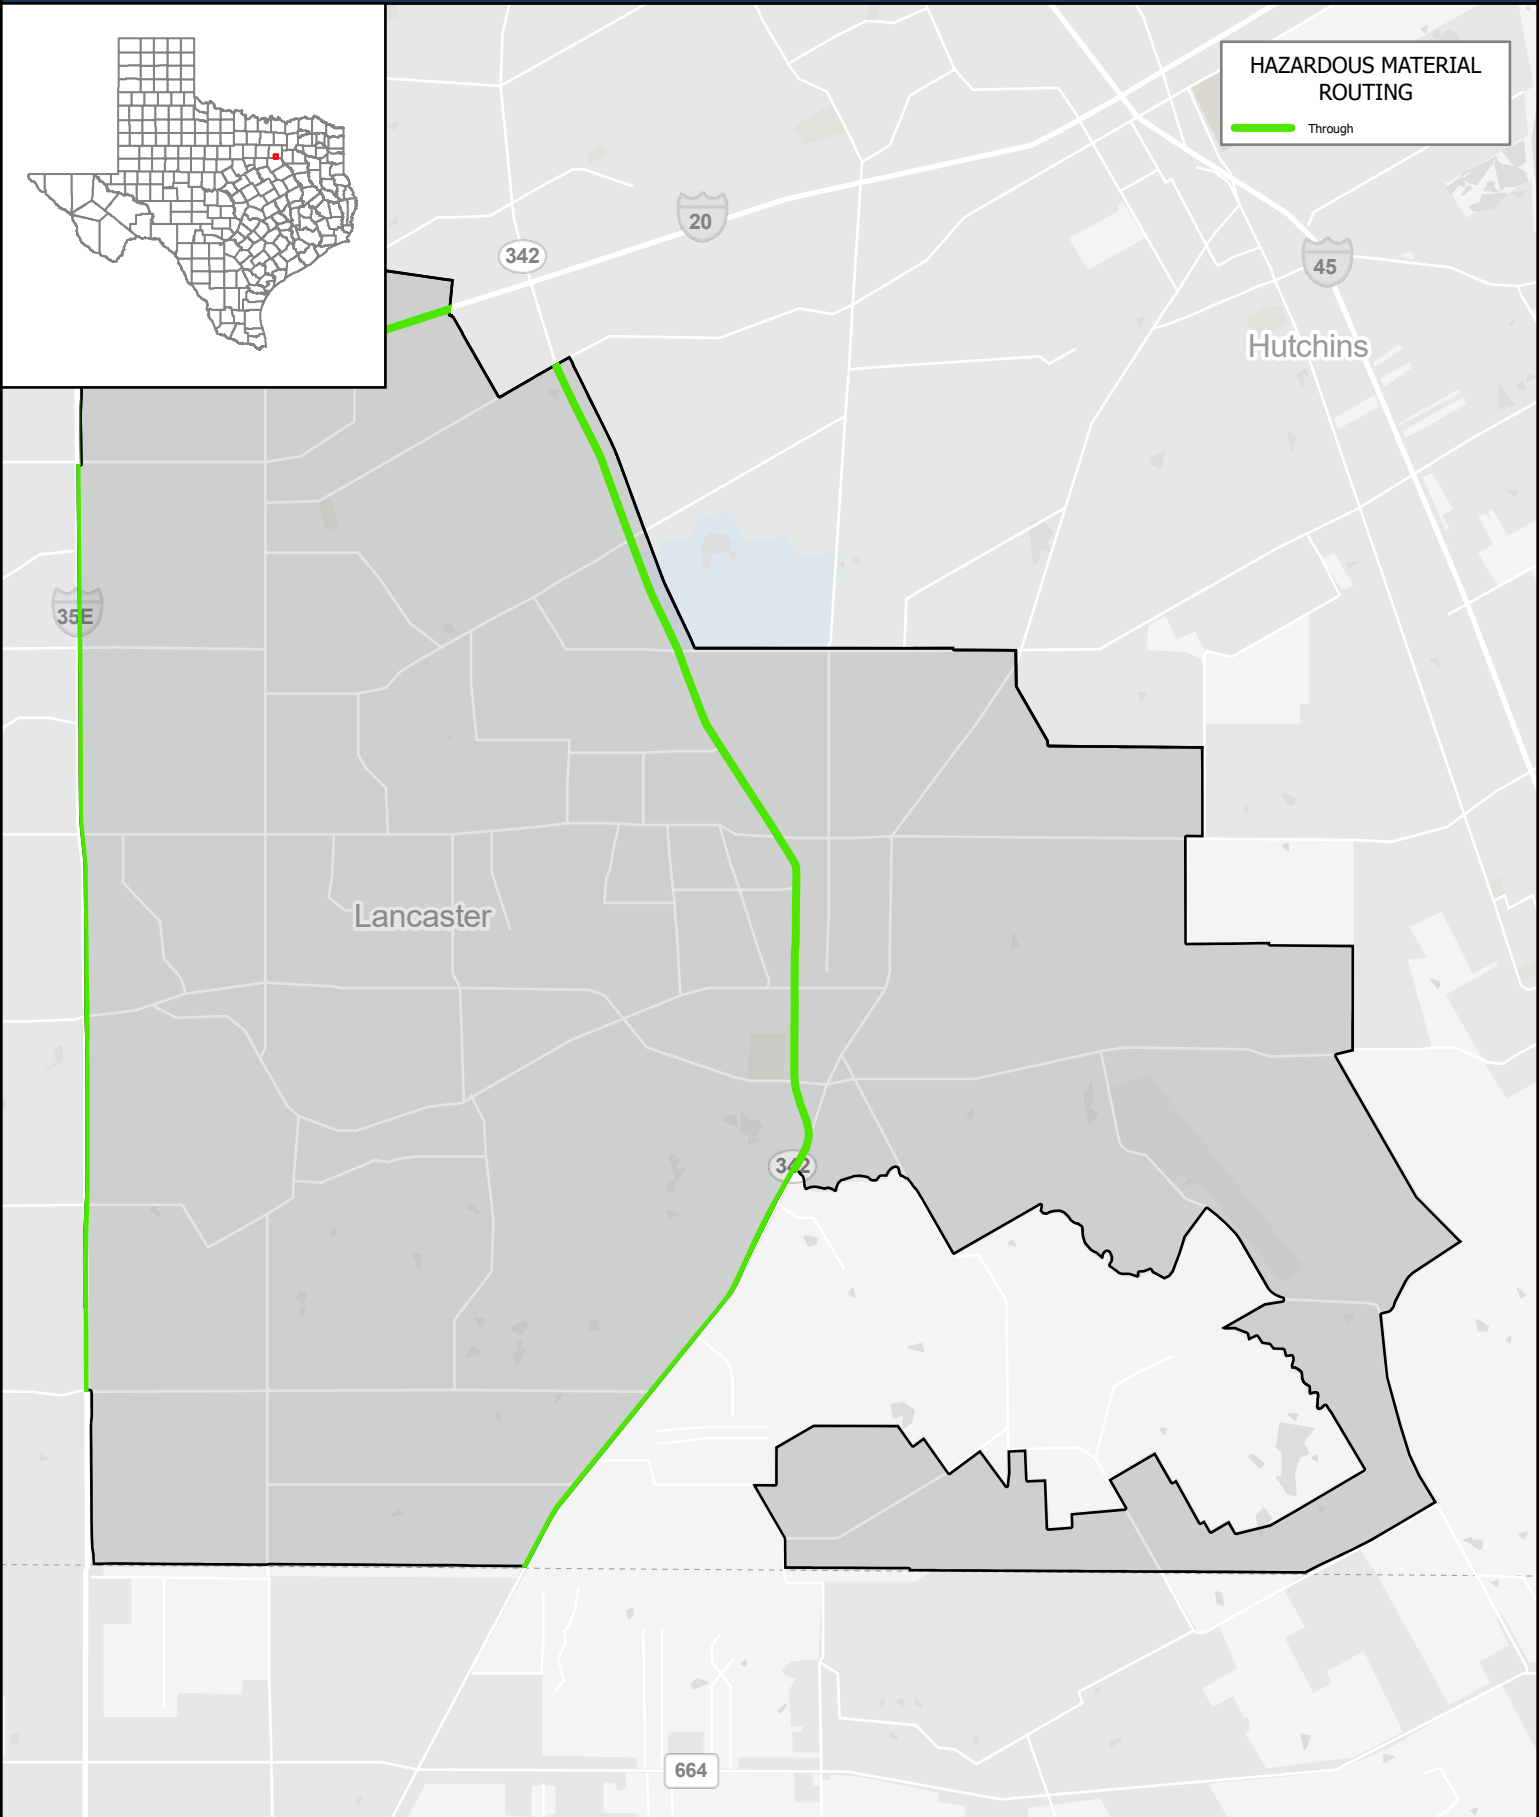

HAZARDOUS MATERIAL ROUTING
Through