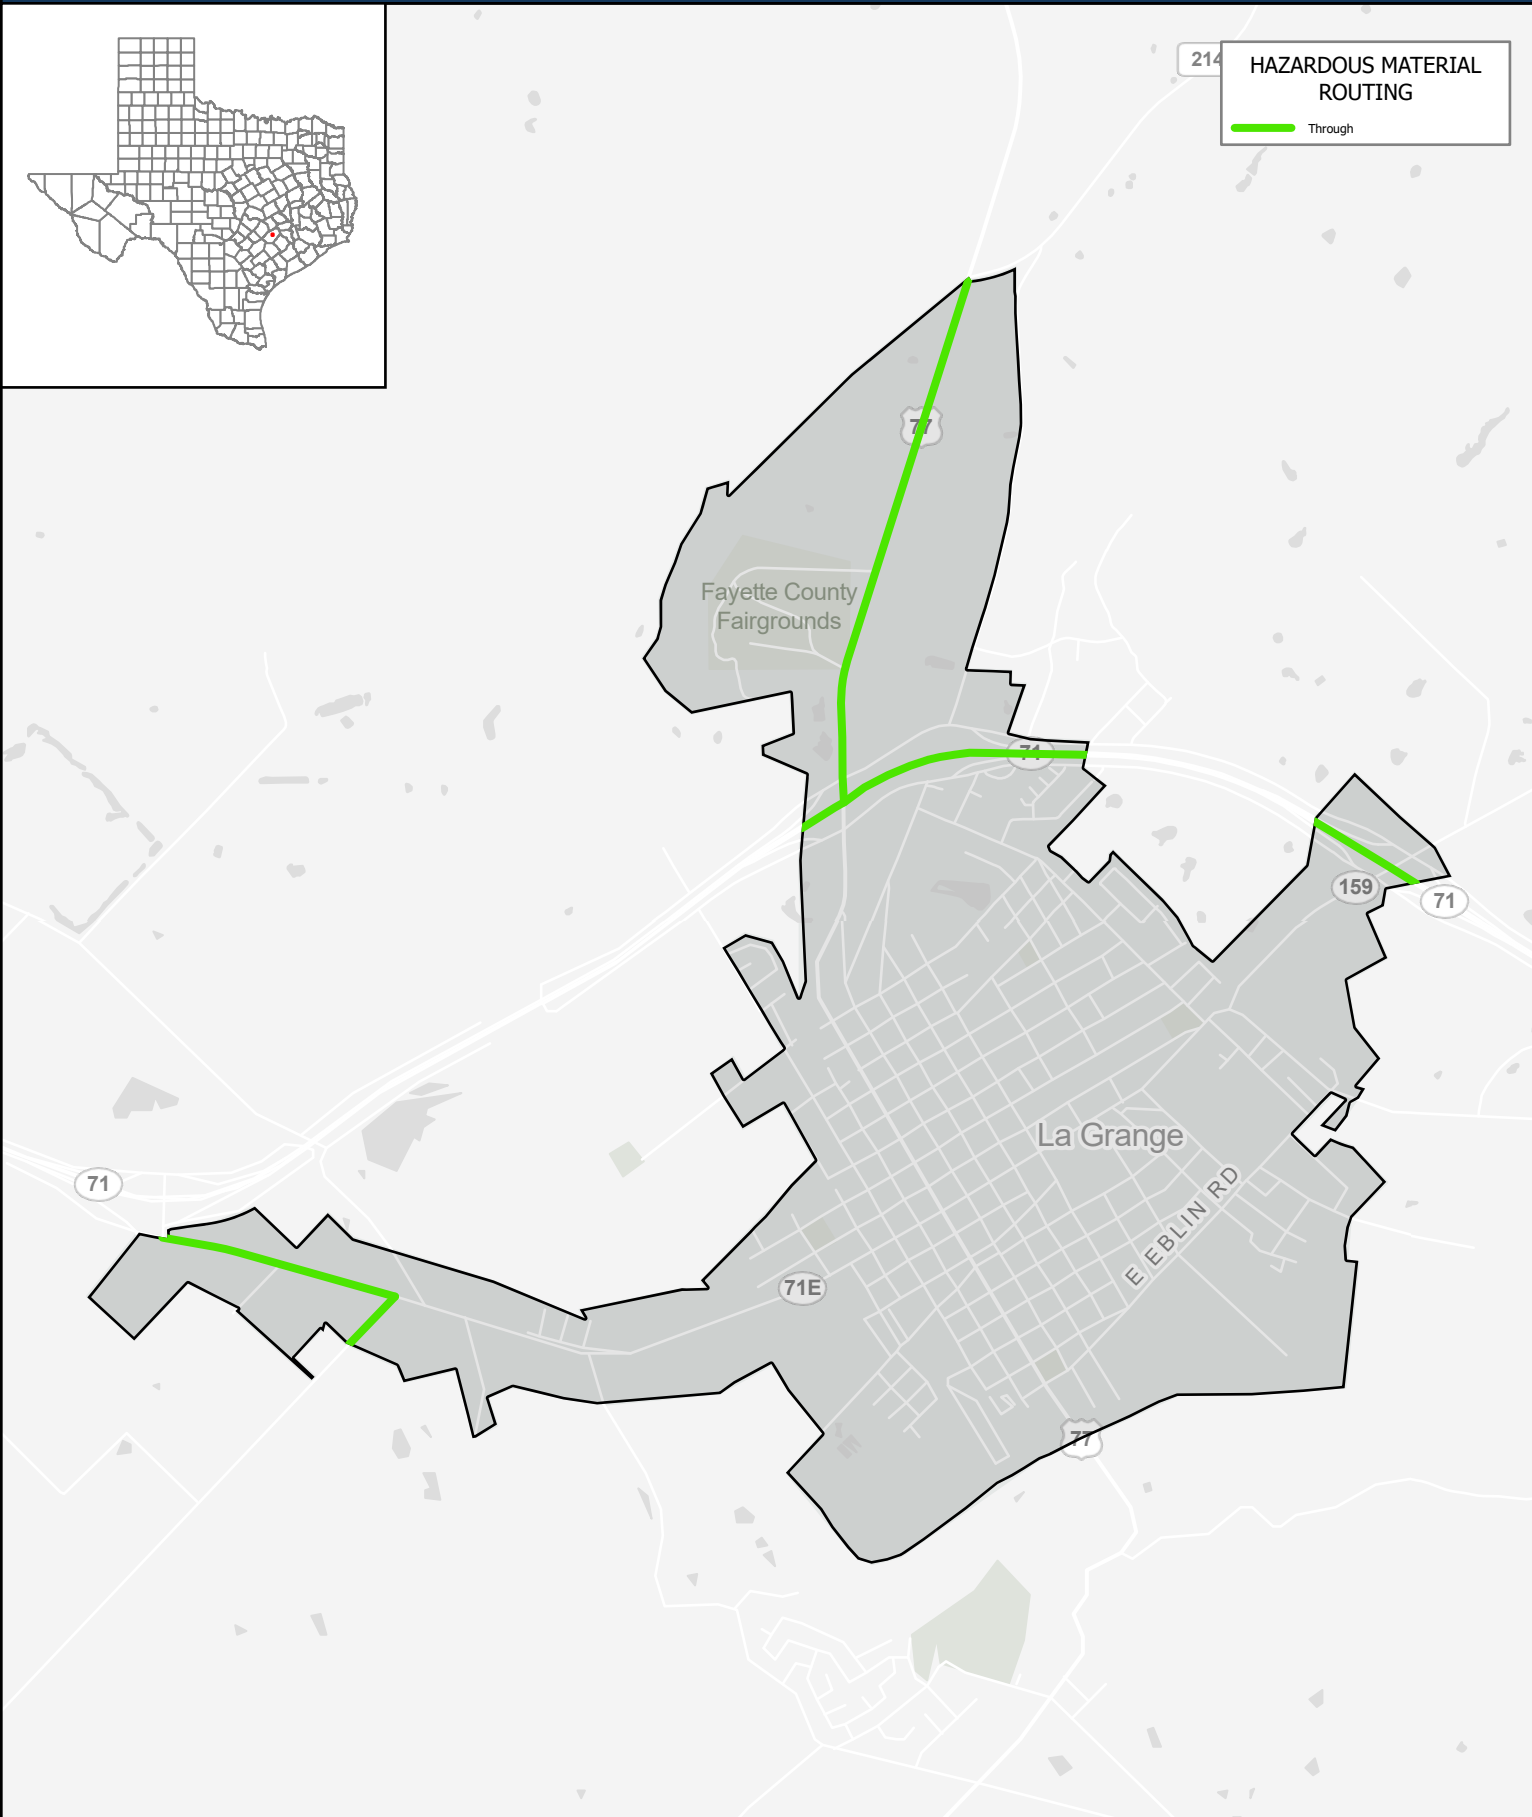

214 HAZARDOUS MATERIAL ROUTING

Through