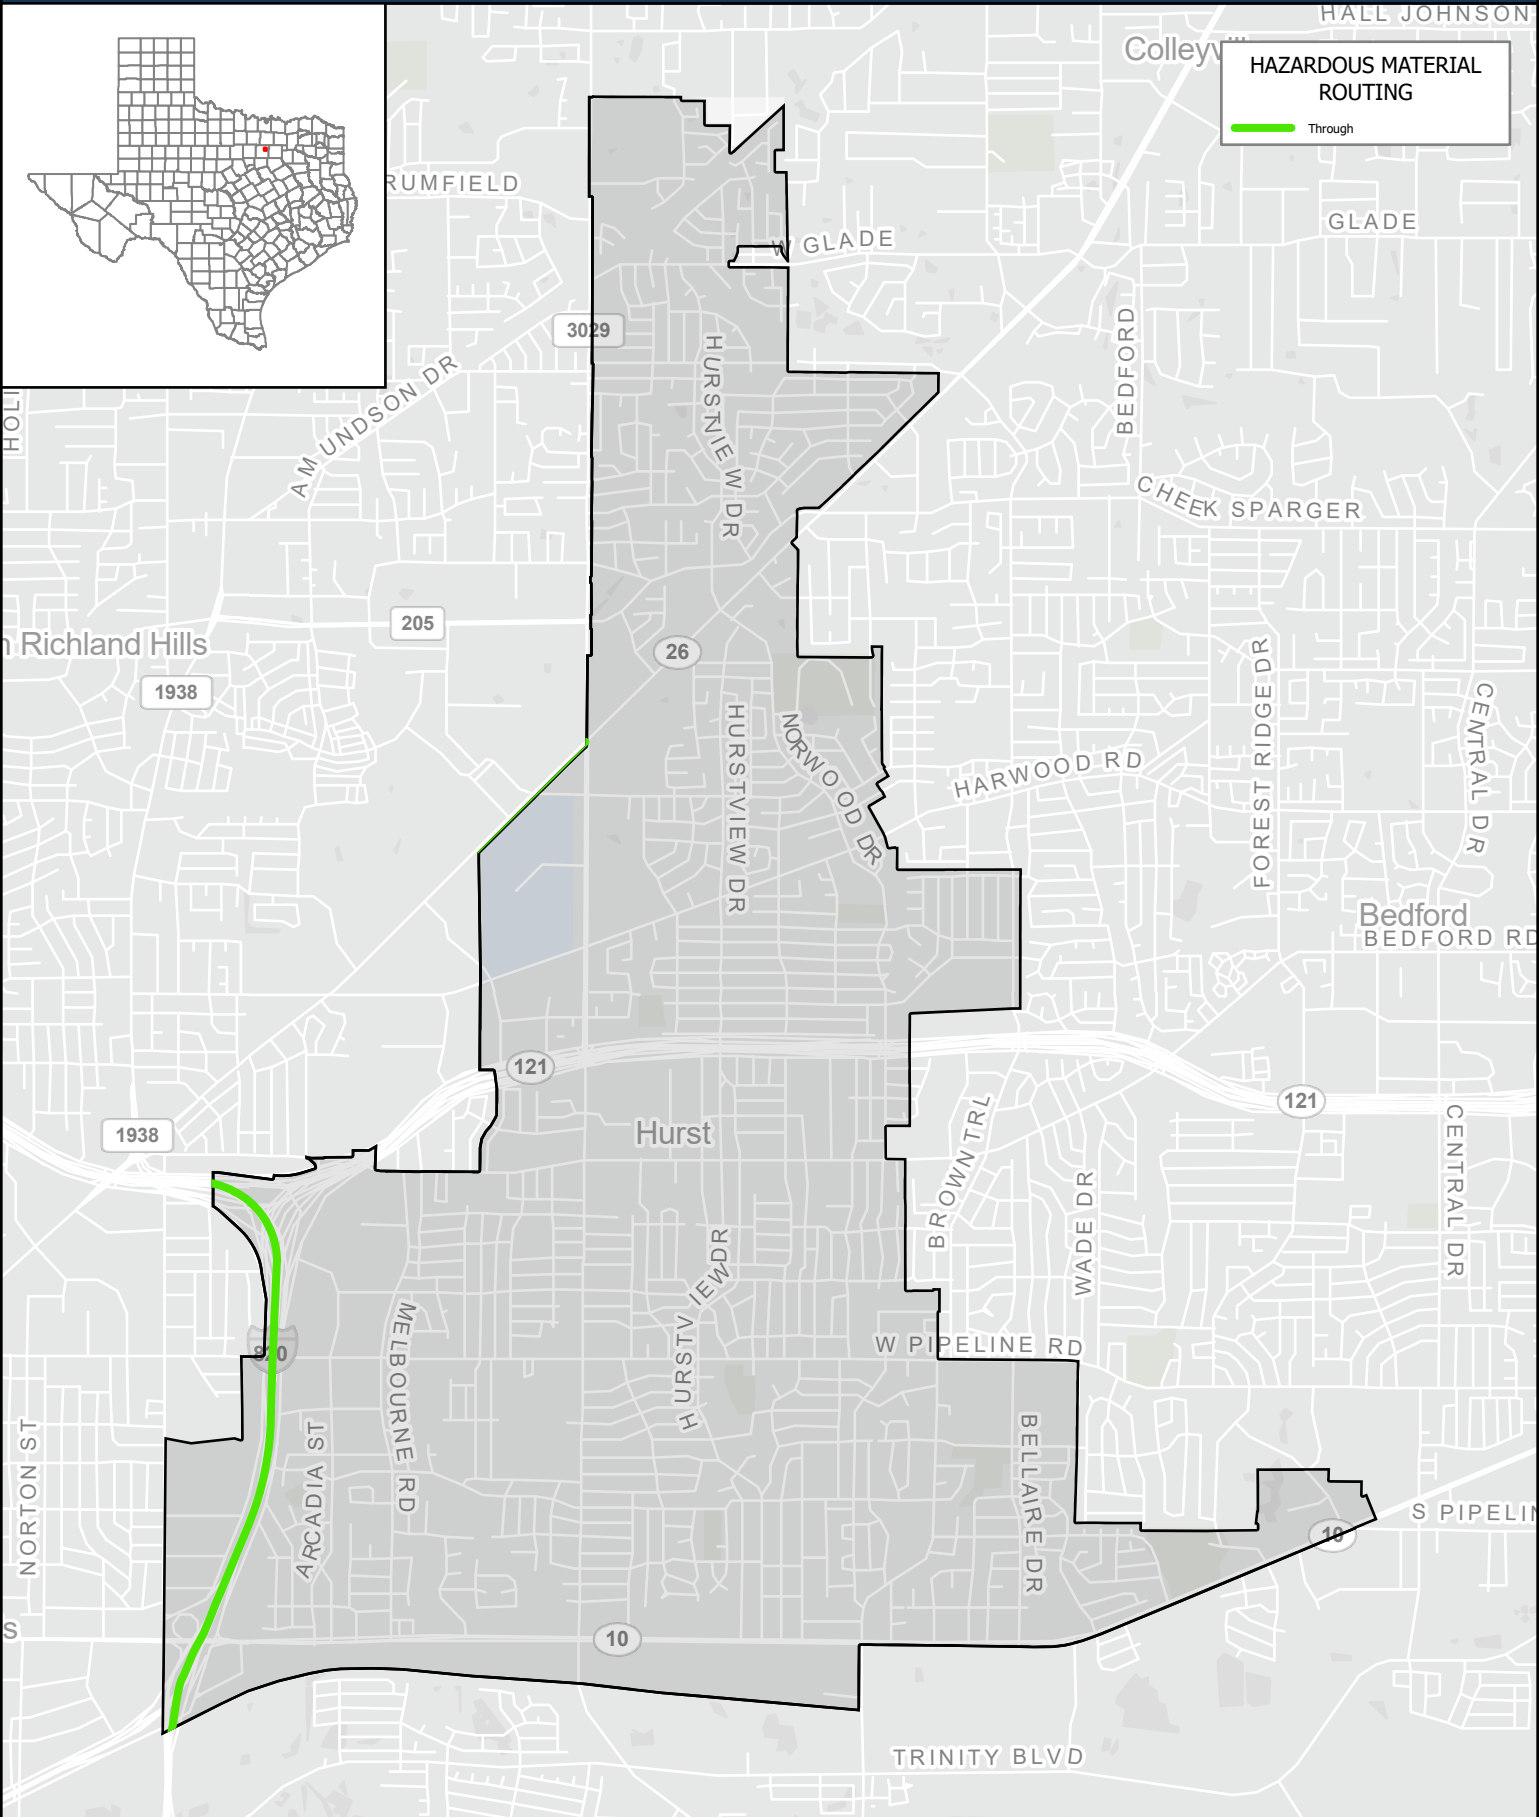

HAZARDOUS MATERIAL ROUTING

Through