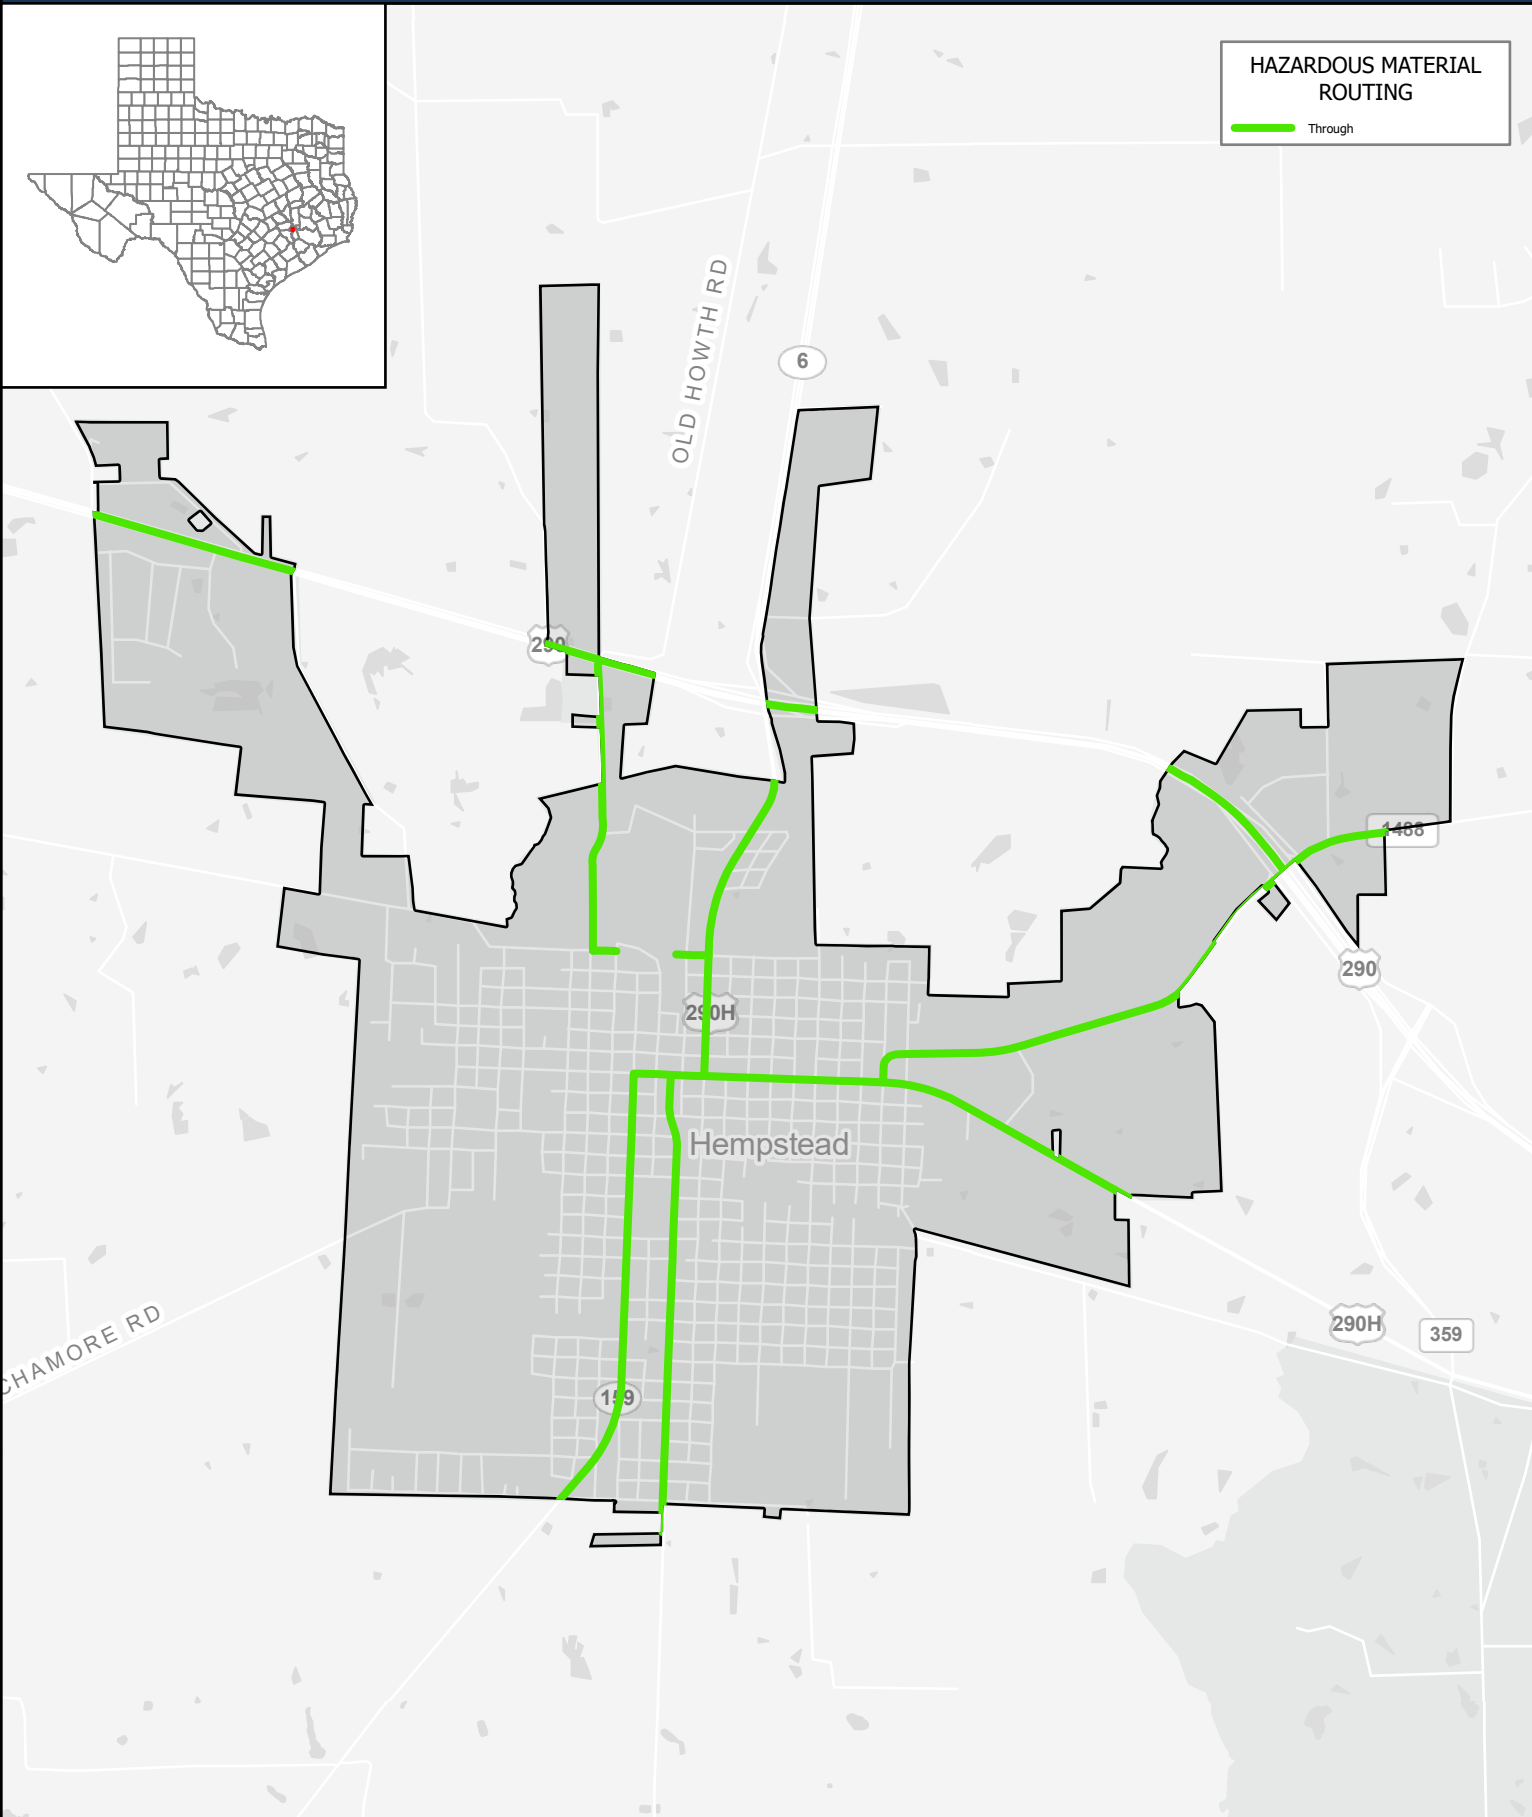

HAZARDOUS MATERIAL ROUTING

Through