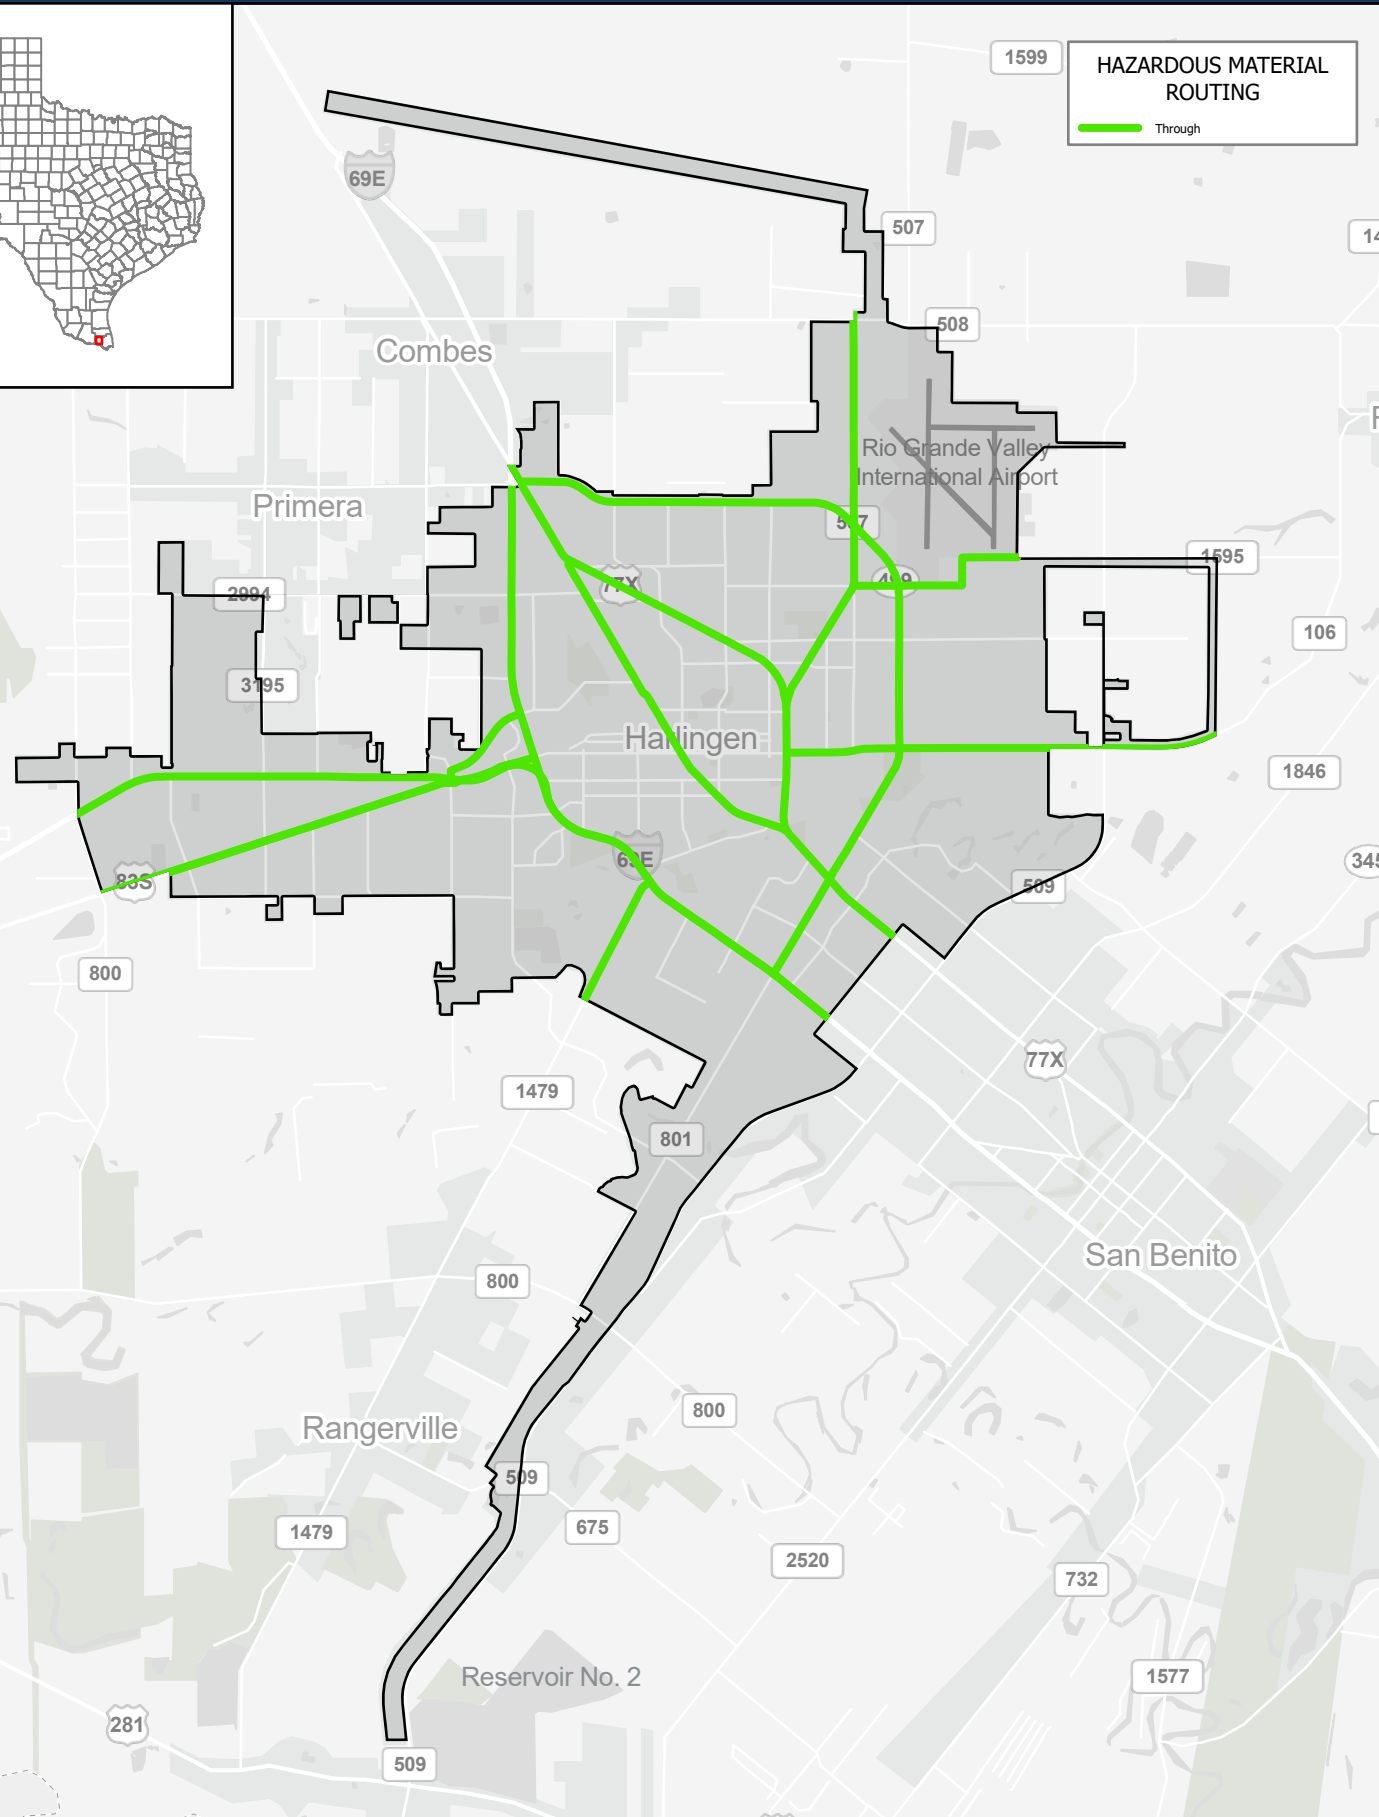

HAZARDOUS MATERIAL ROUTING

Through