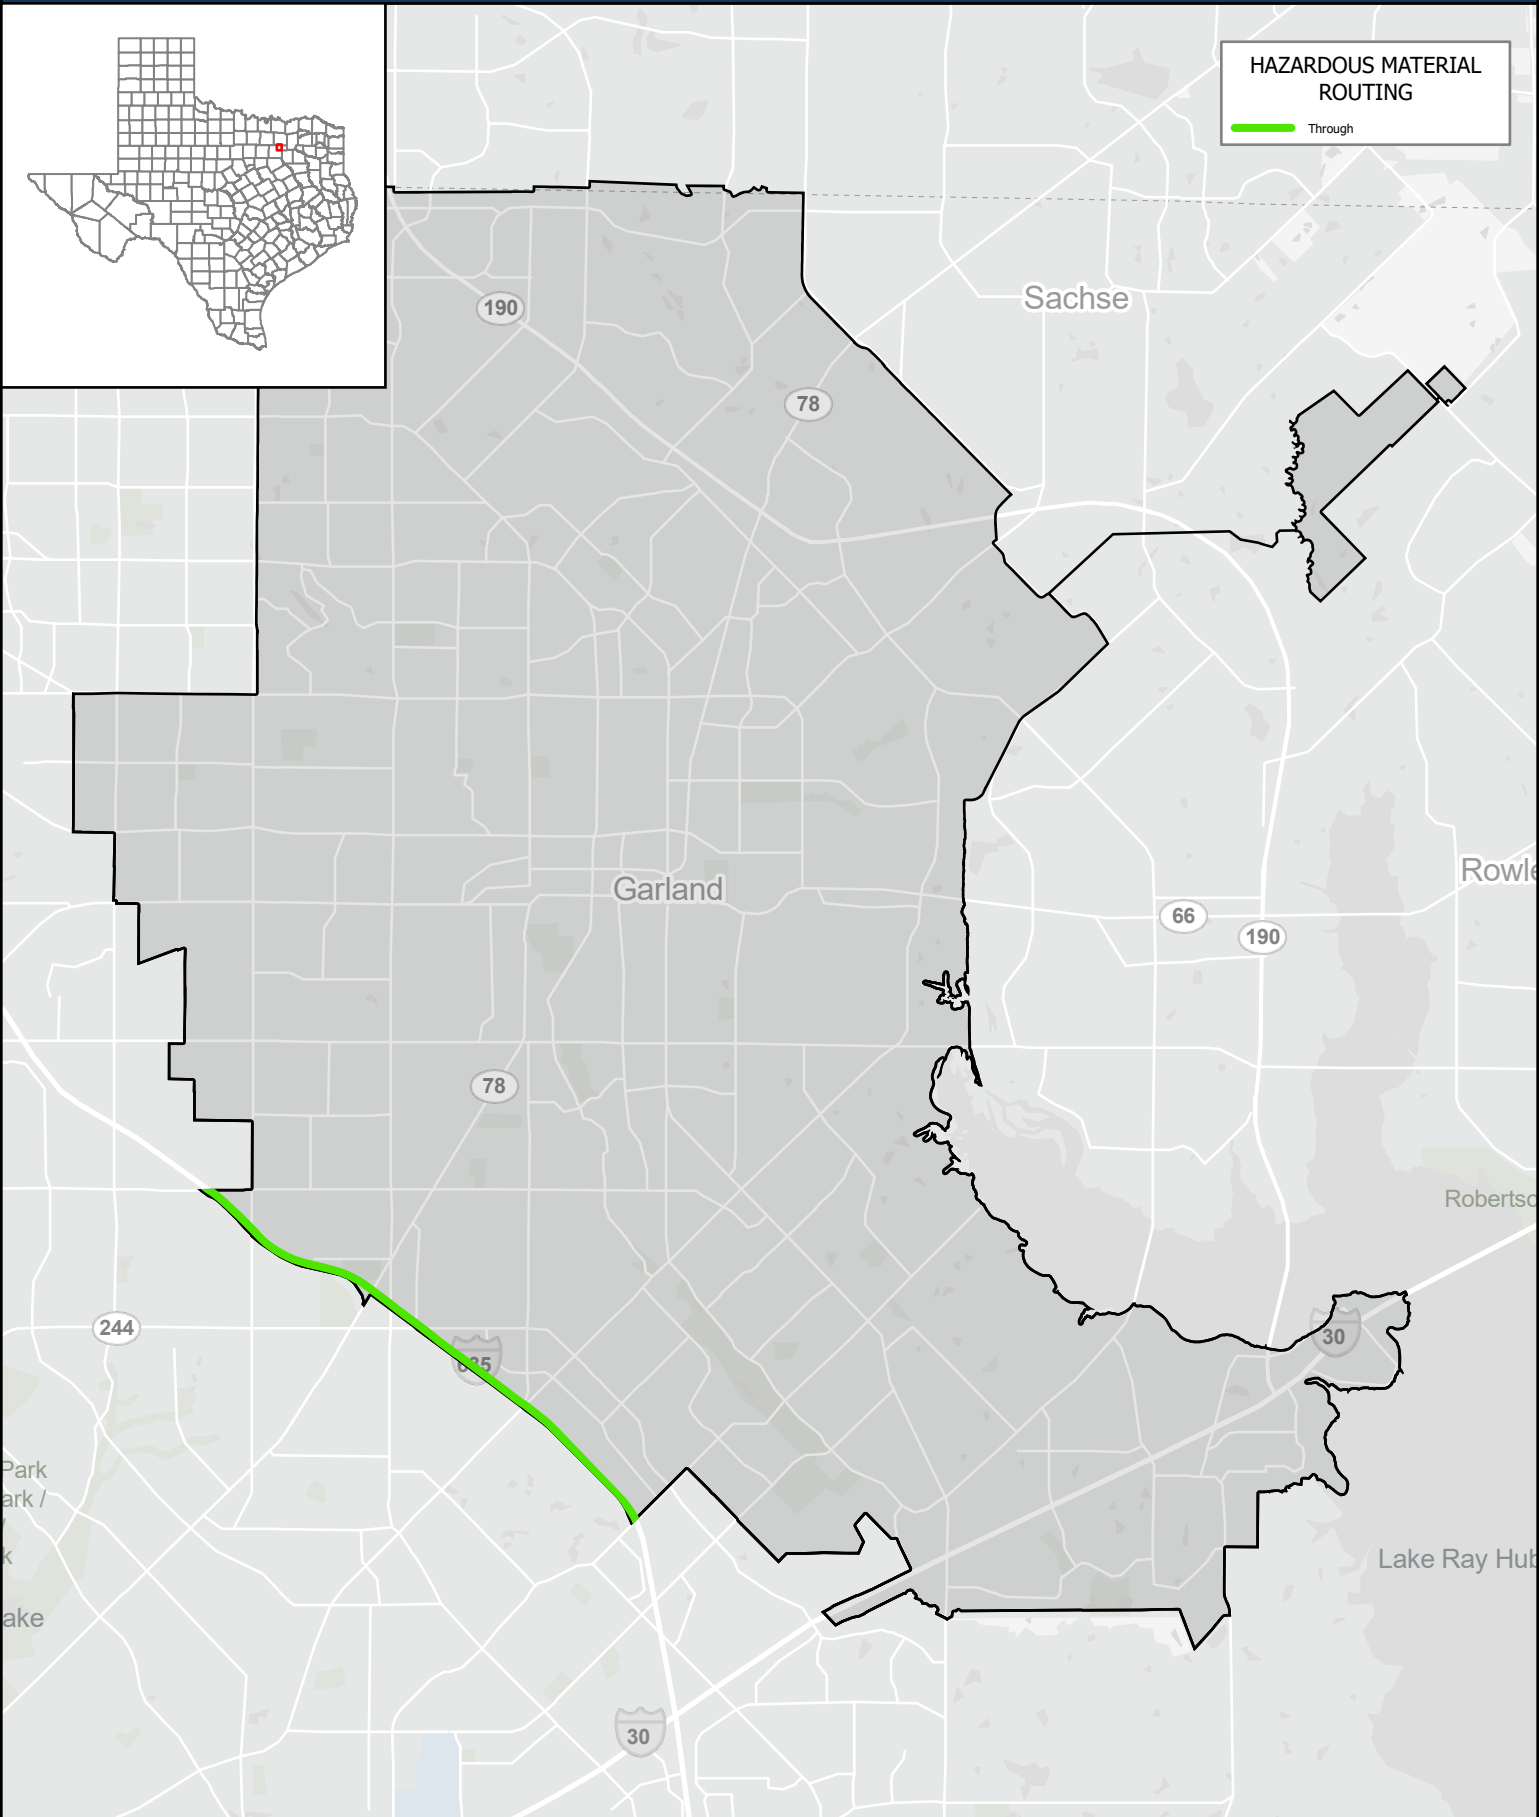

HAZARDOUS MATERIAL ROUTING
Through