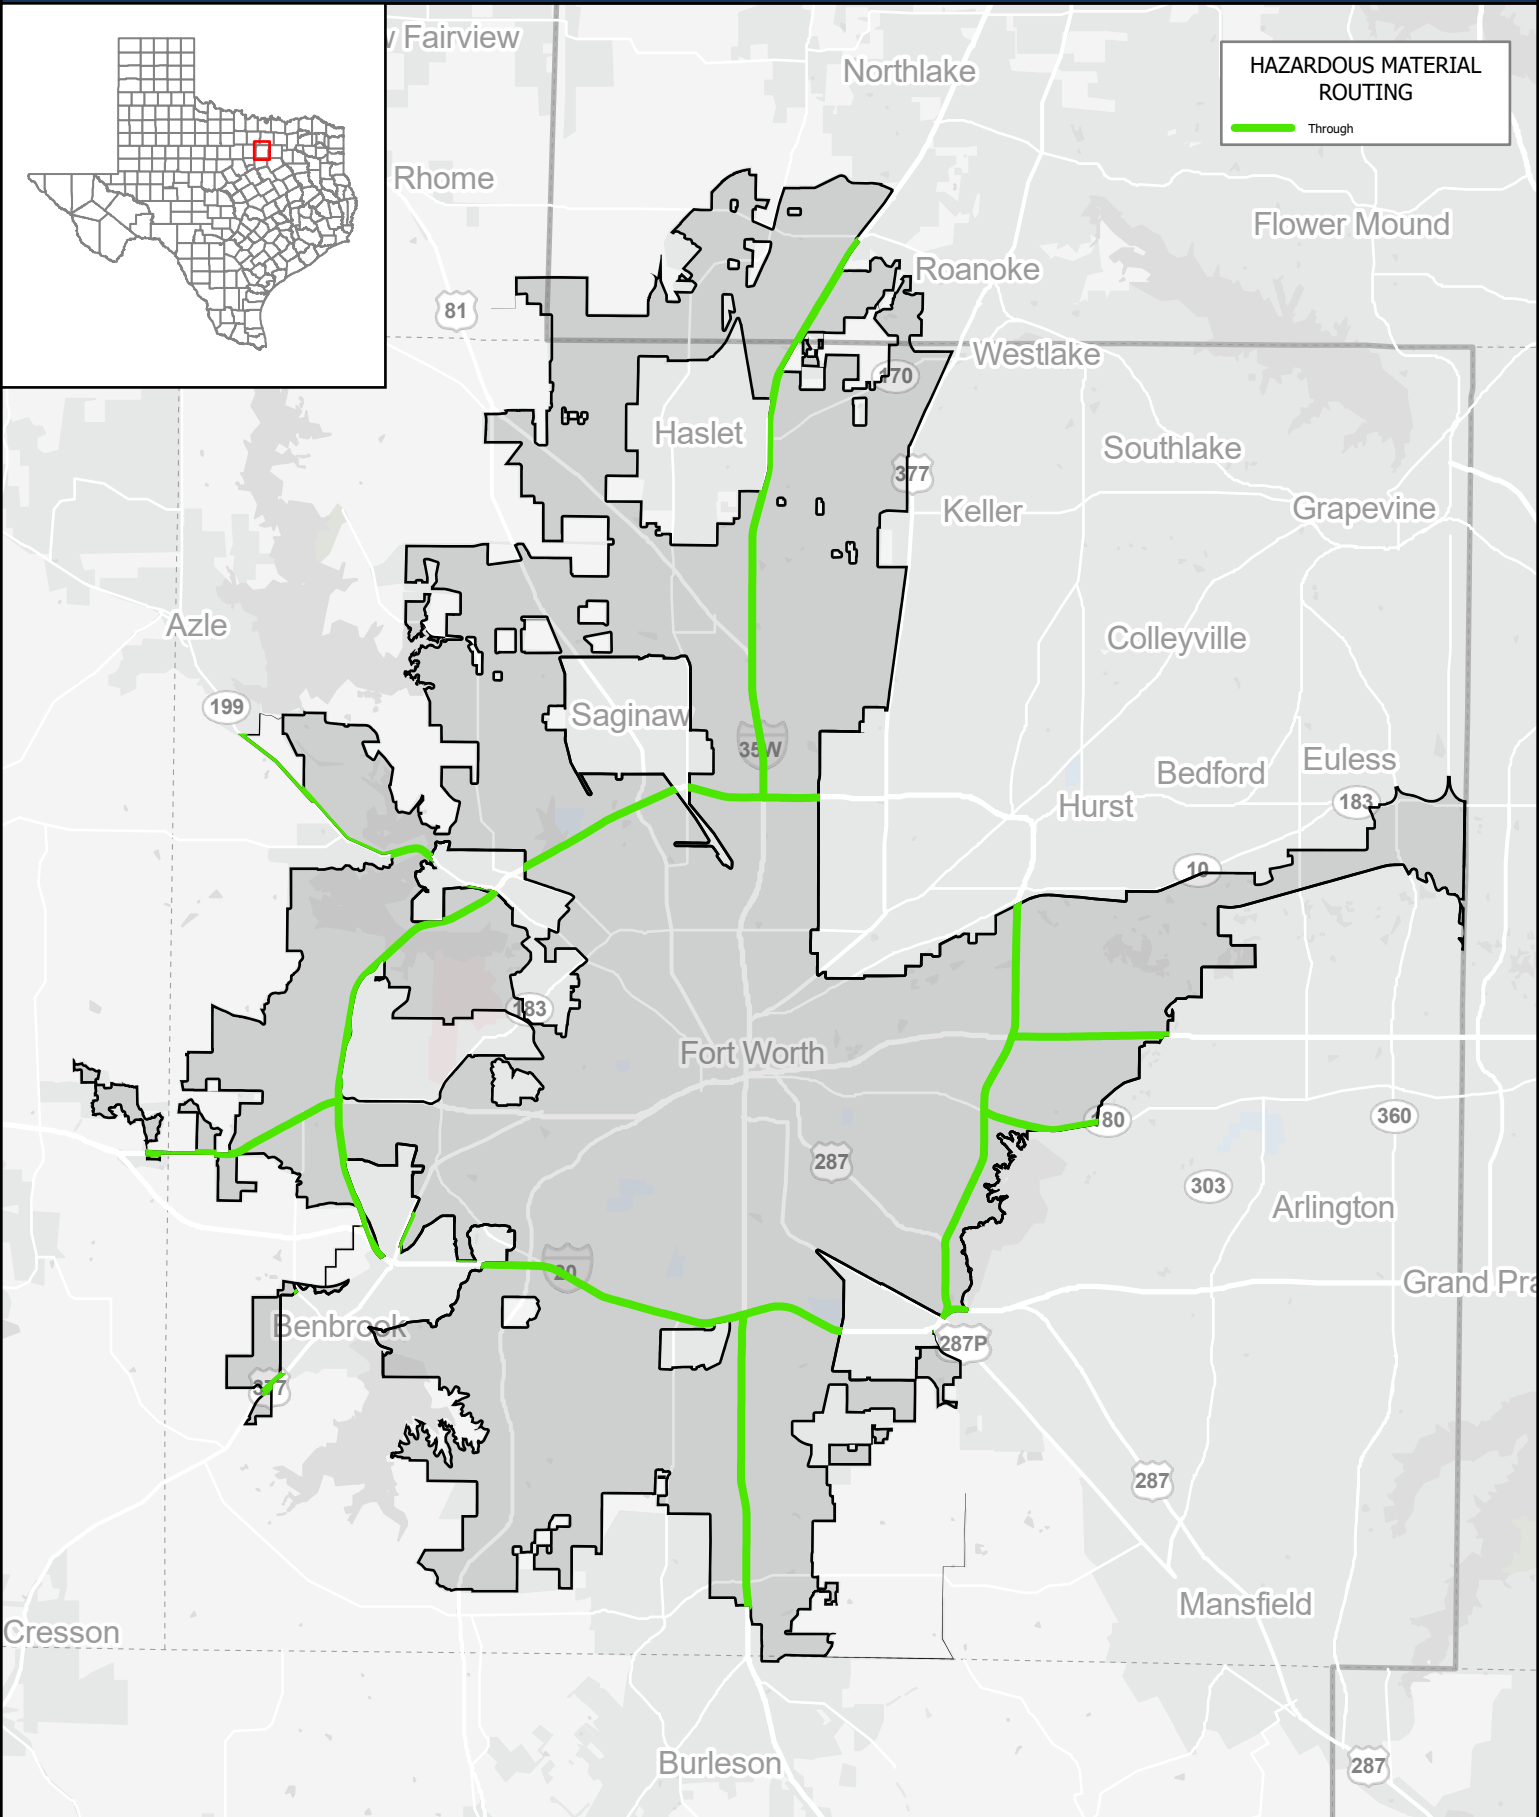

HAZARDOUS MATERIAL ROUTING

Through