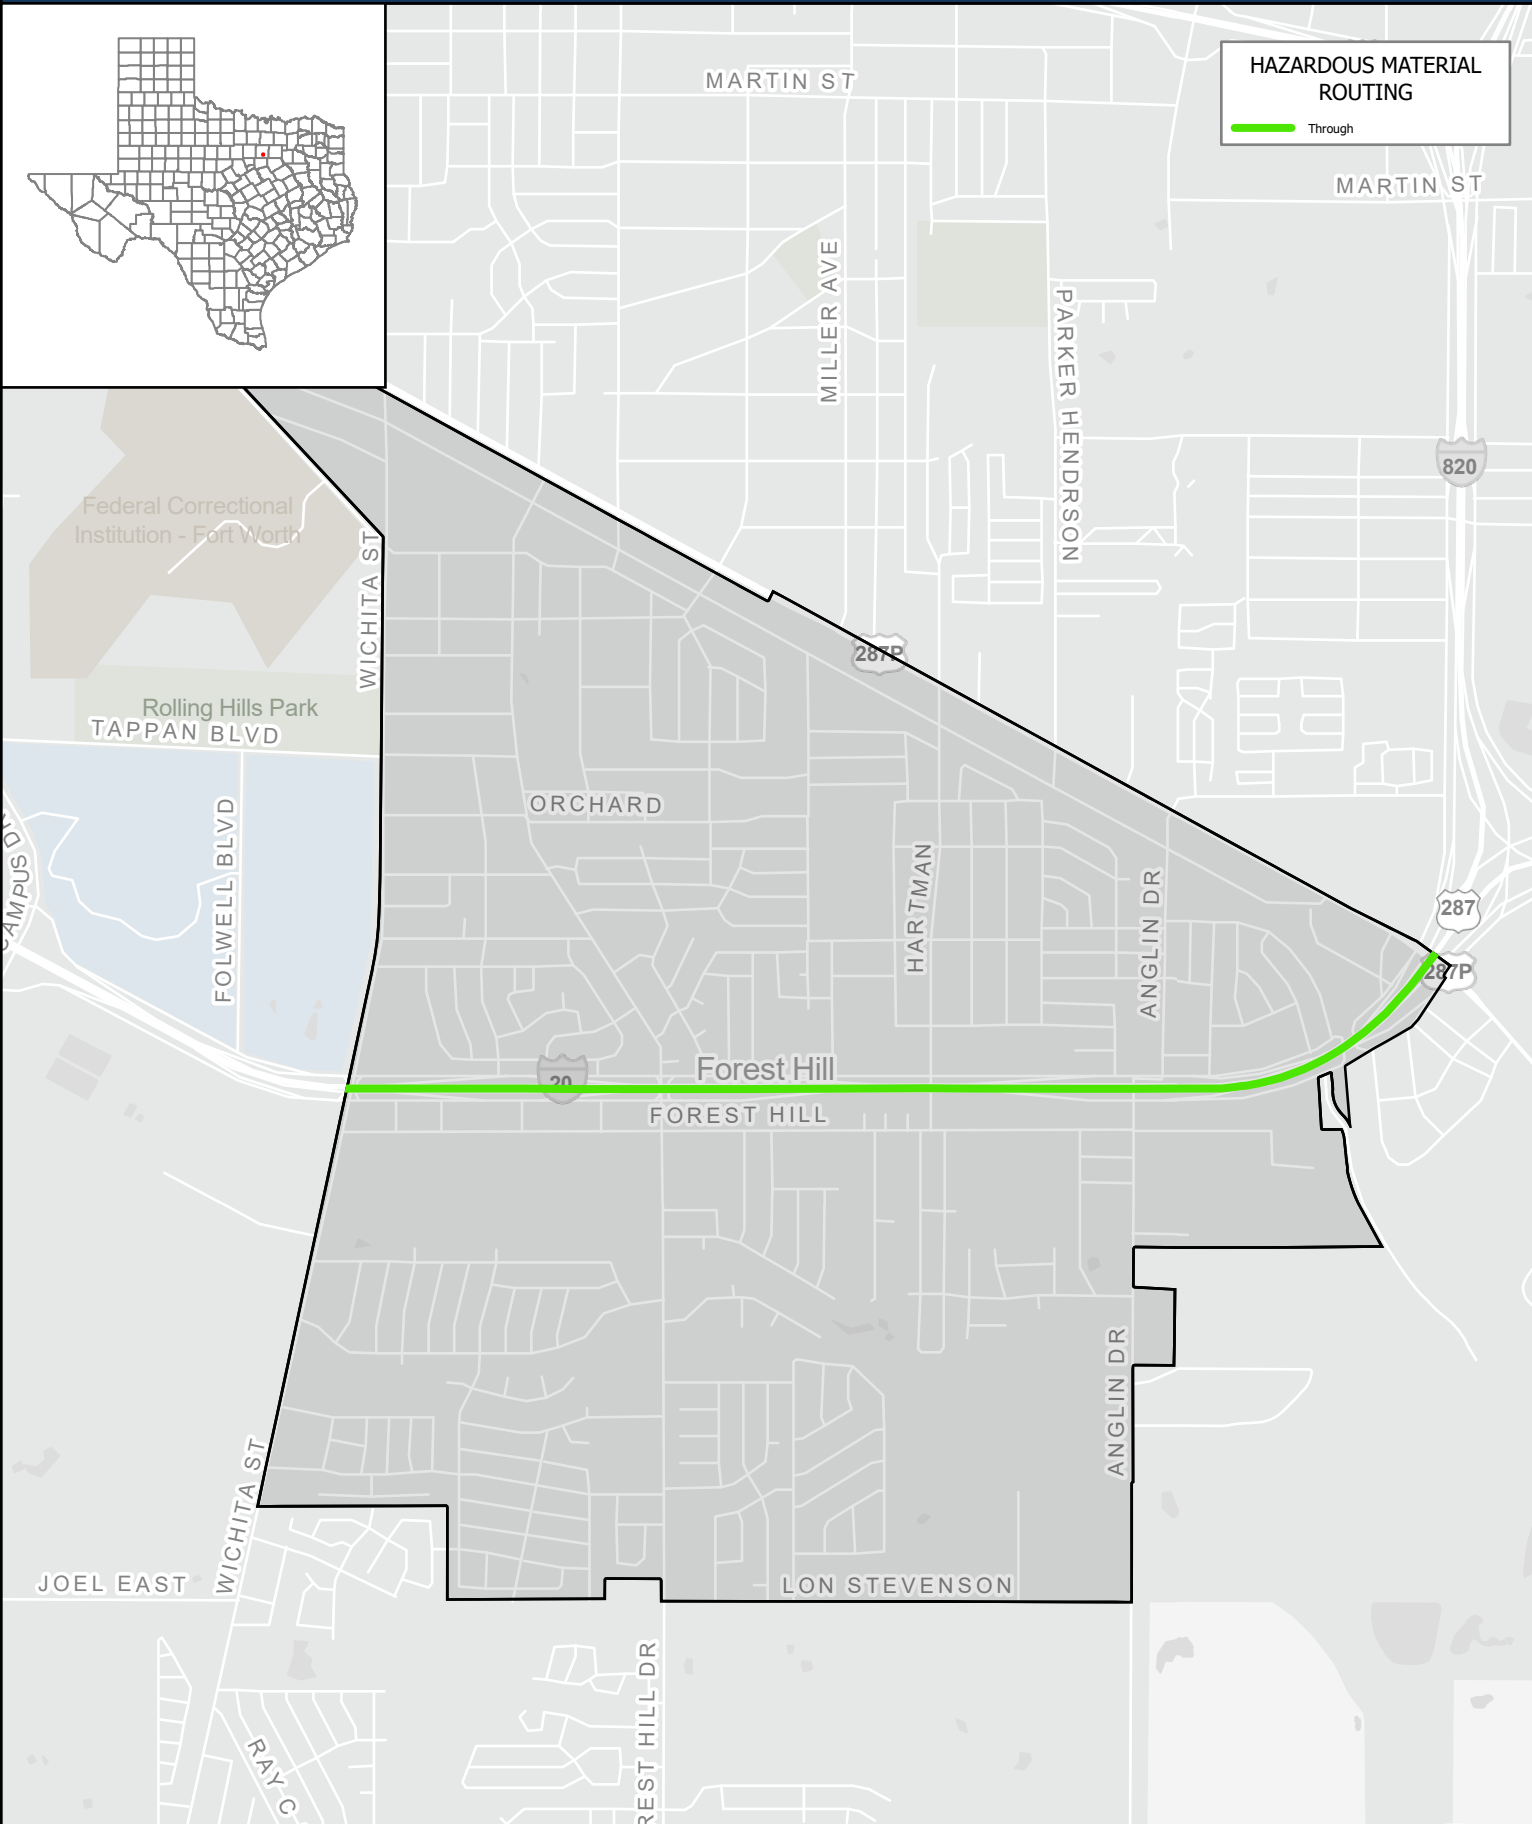

HAZARDOUS MATERIAL ROUTING

Through