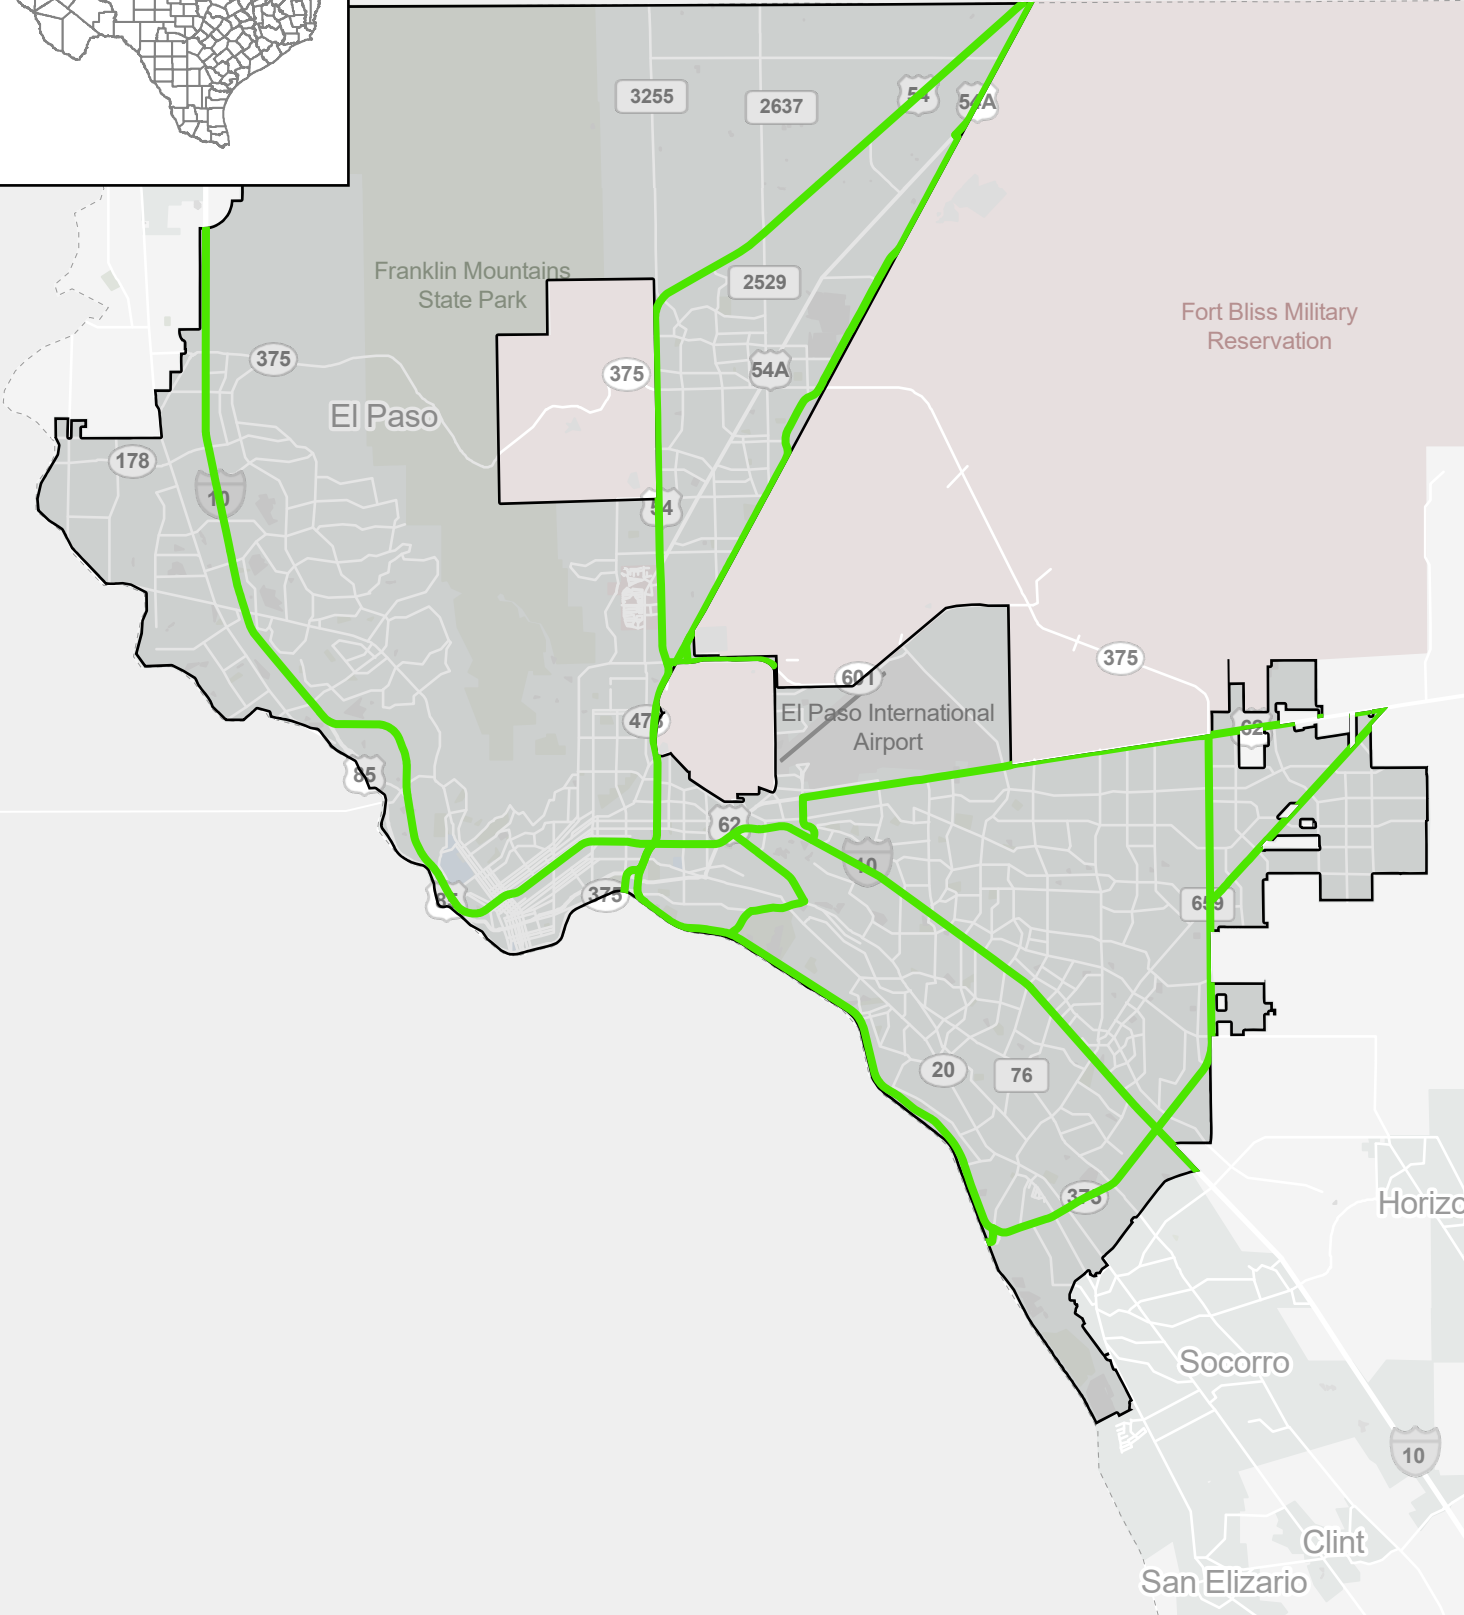

HAZARDOUS MATERIAL ROUTING

Through