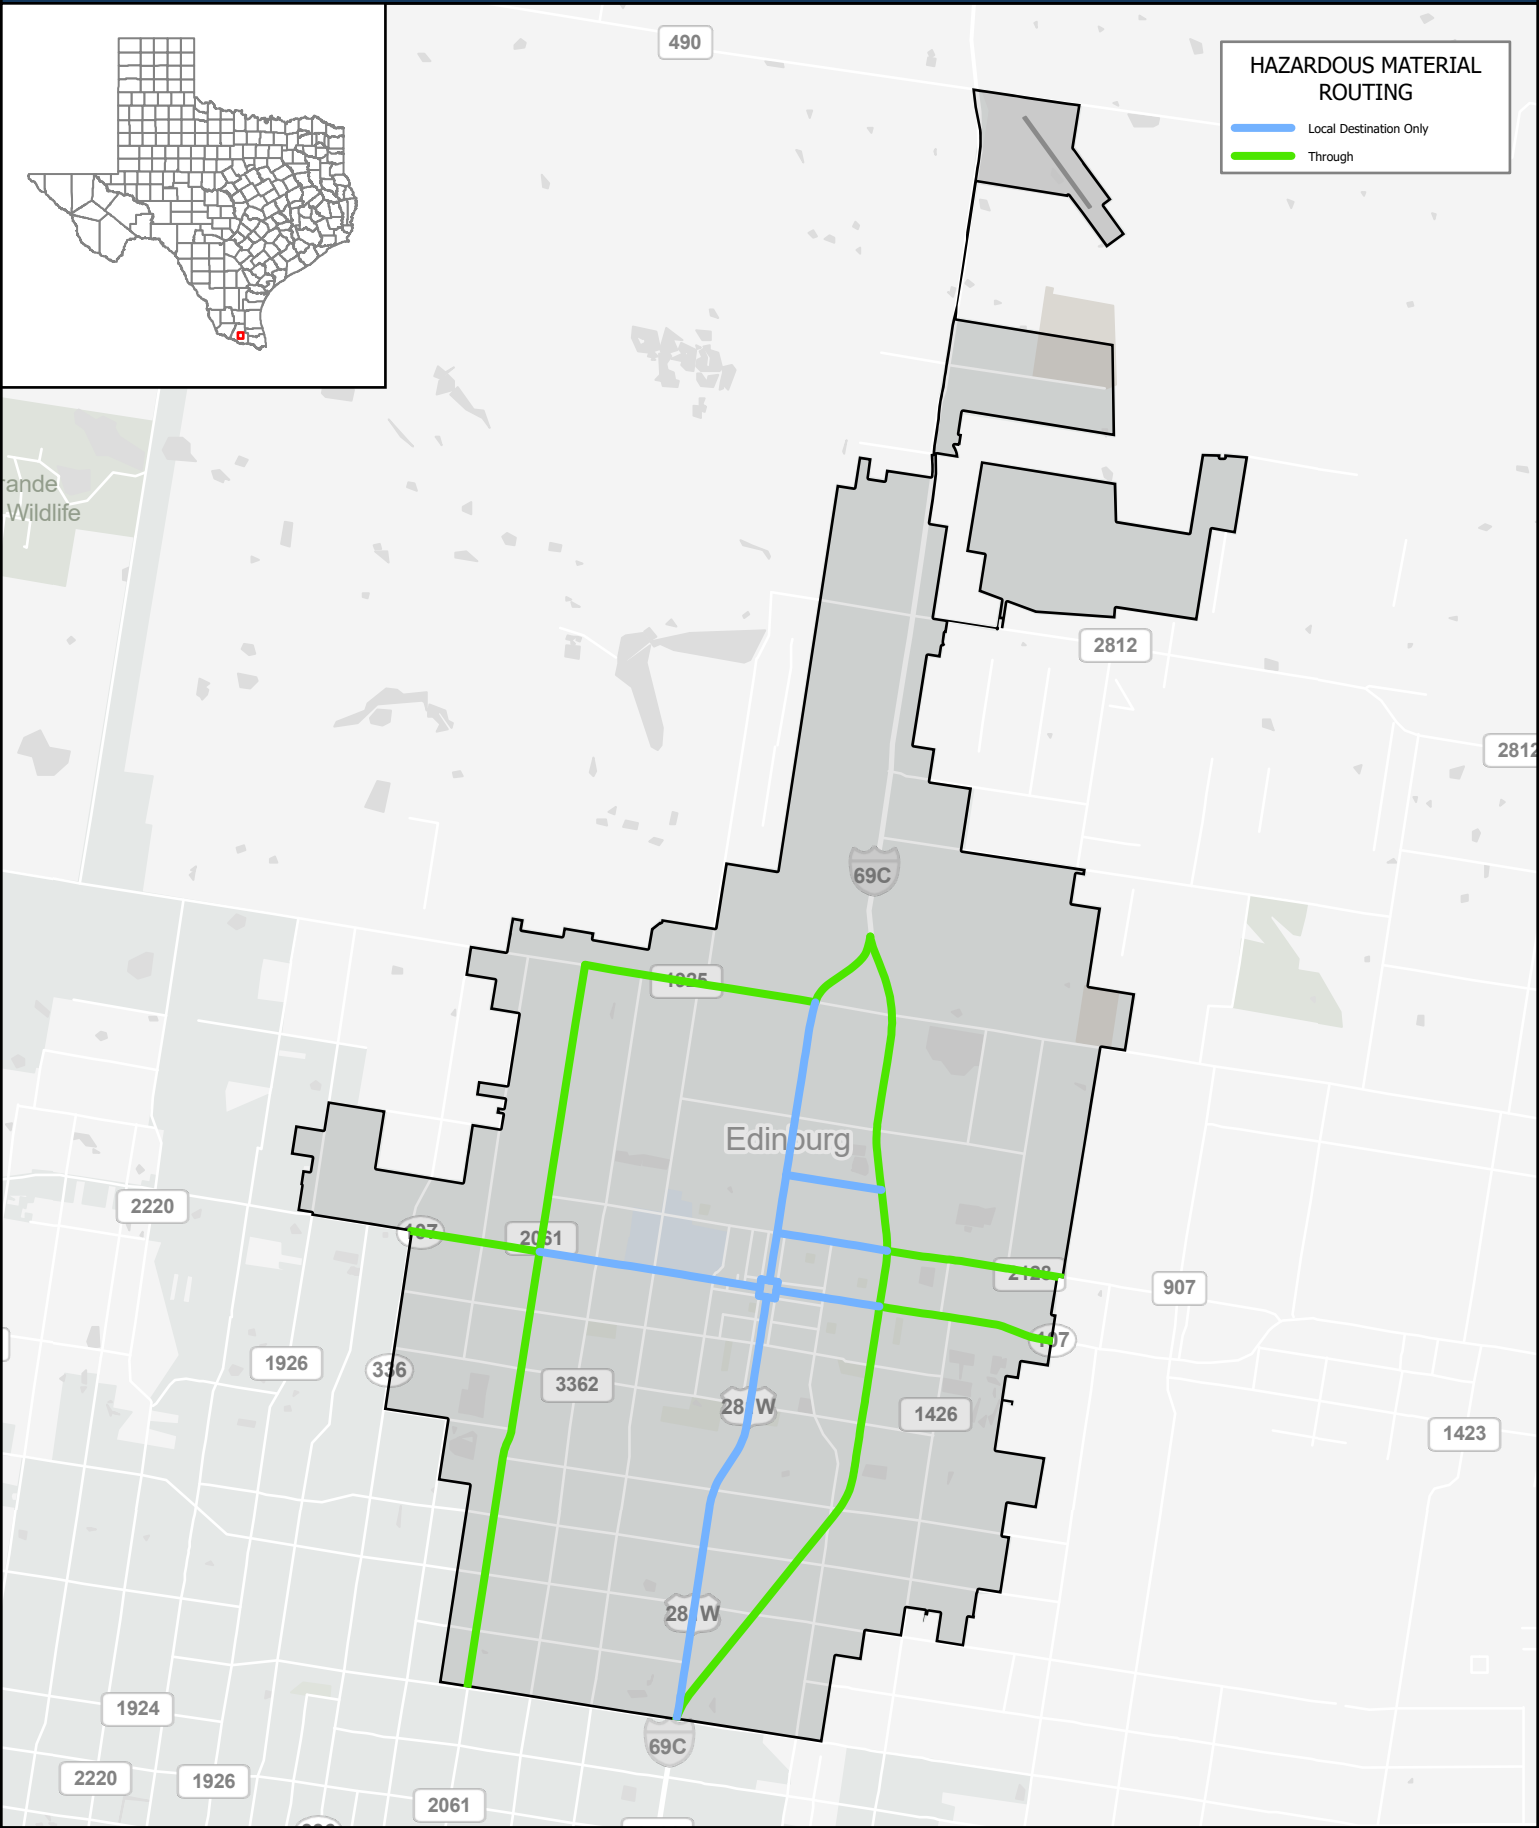

HAZARDOUS MATERIAL ROUTING

- Local Destination Only
- Through