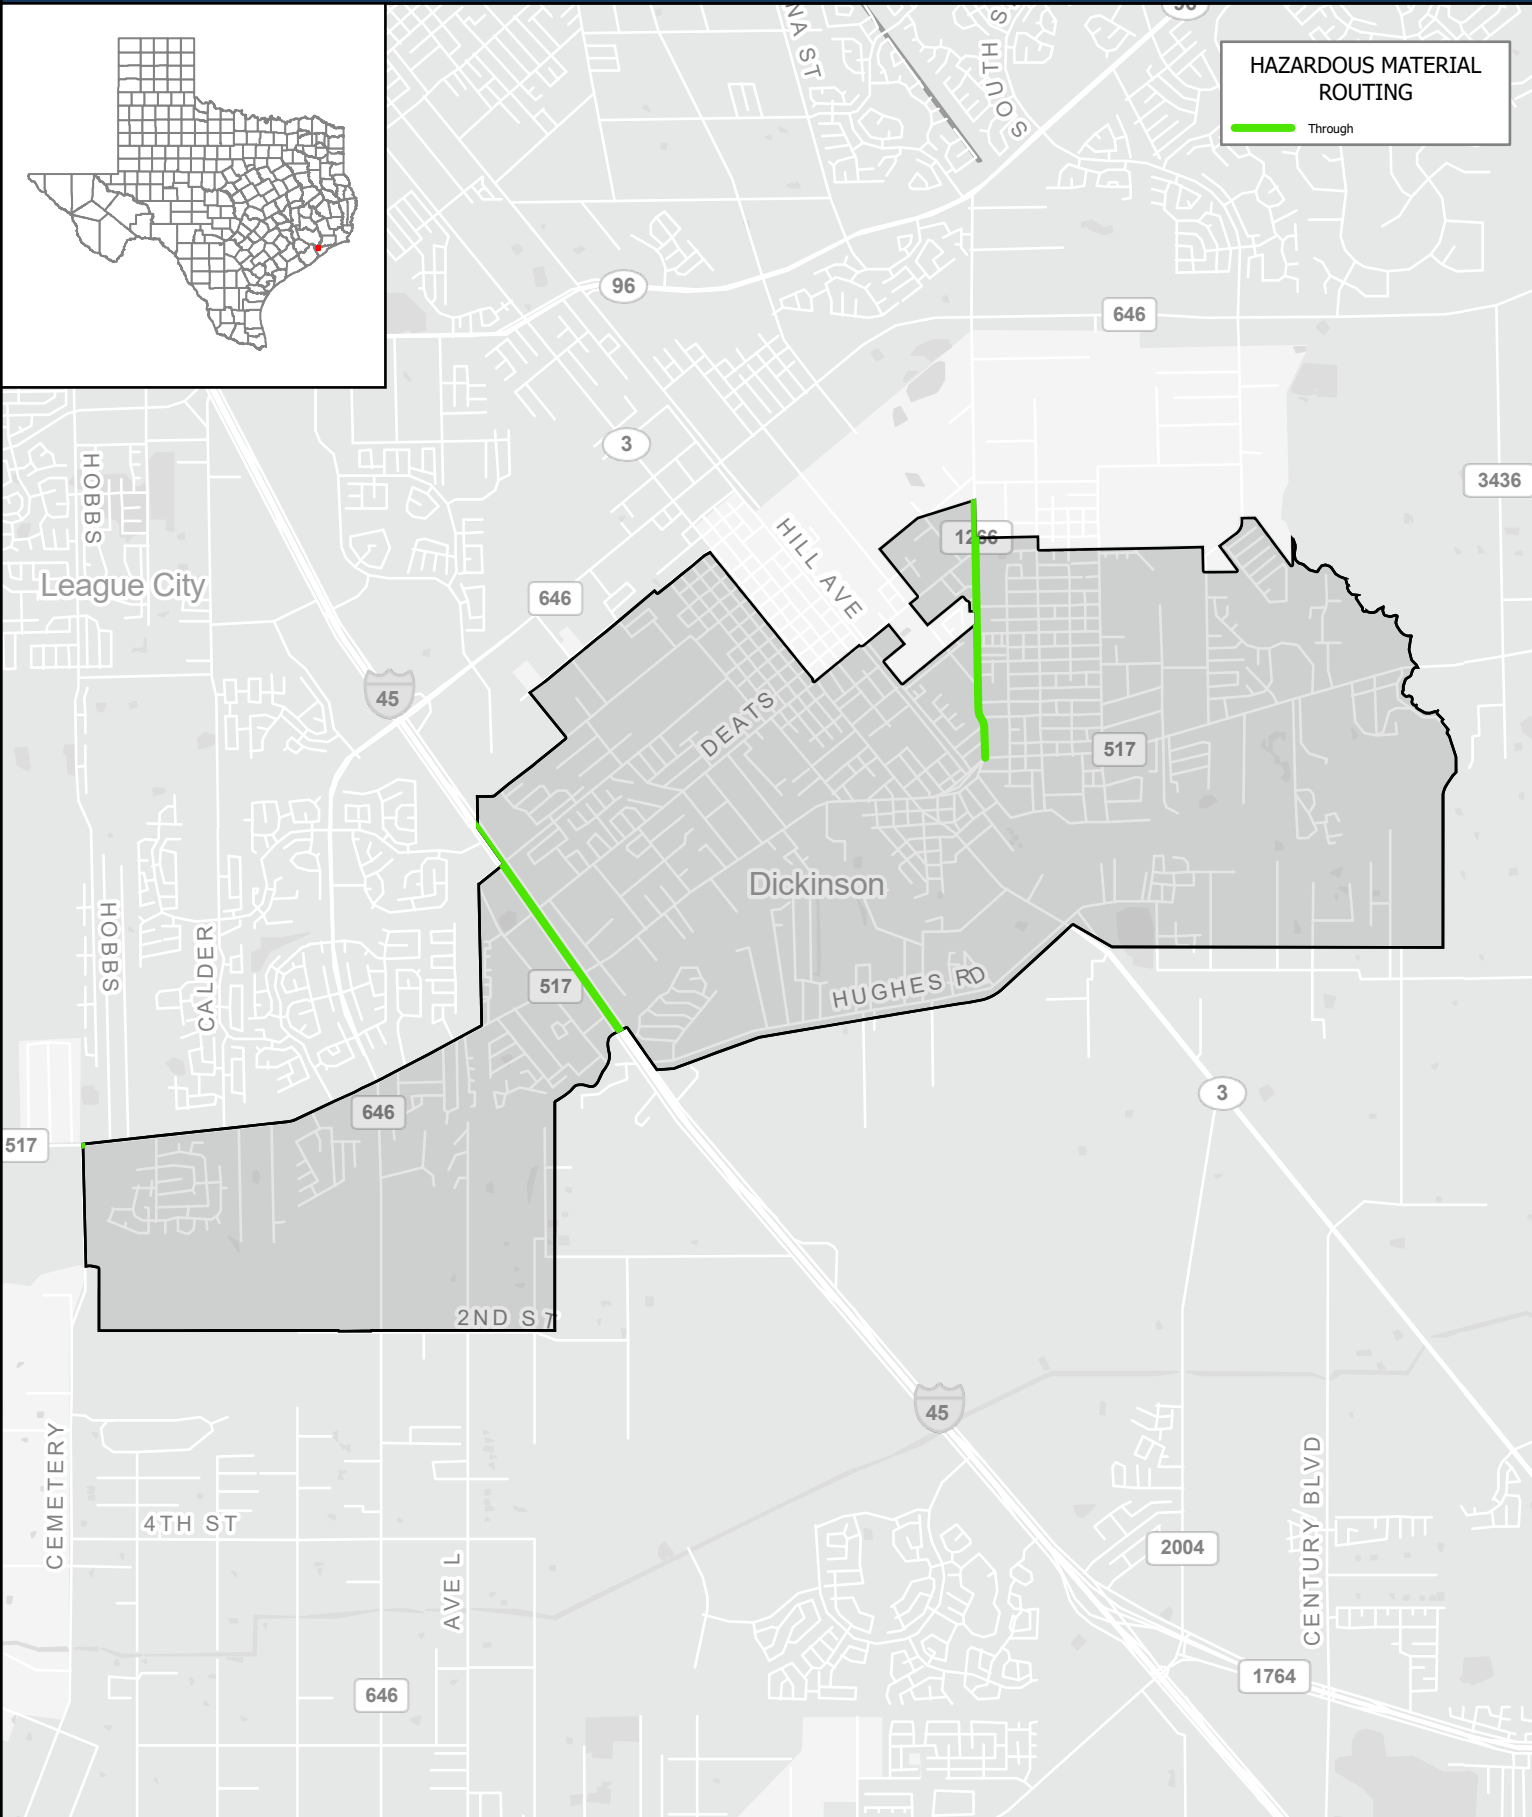

HAZARDOUS MATERIAL ROUTING

Through