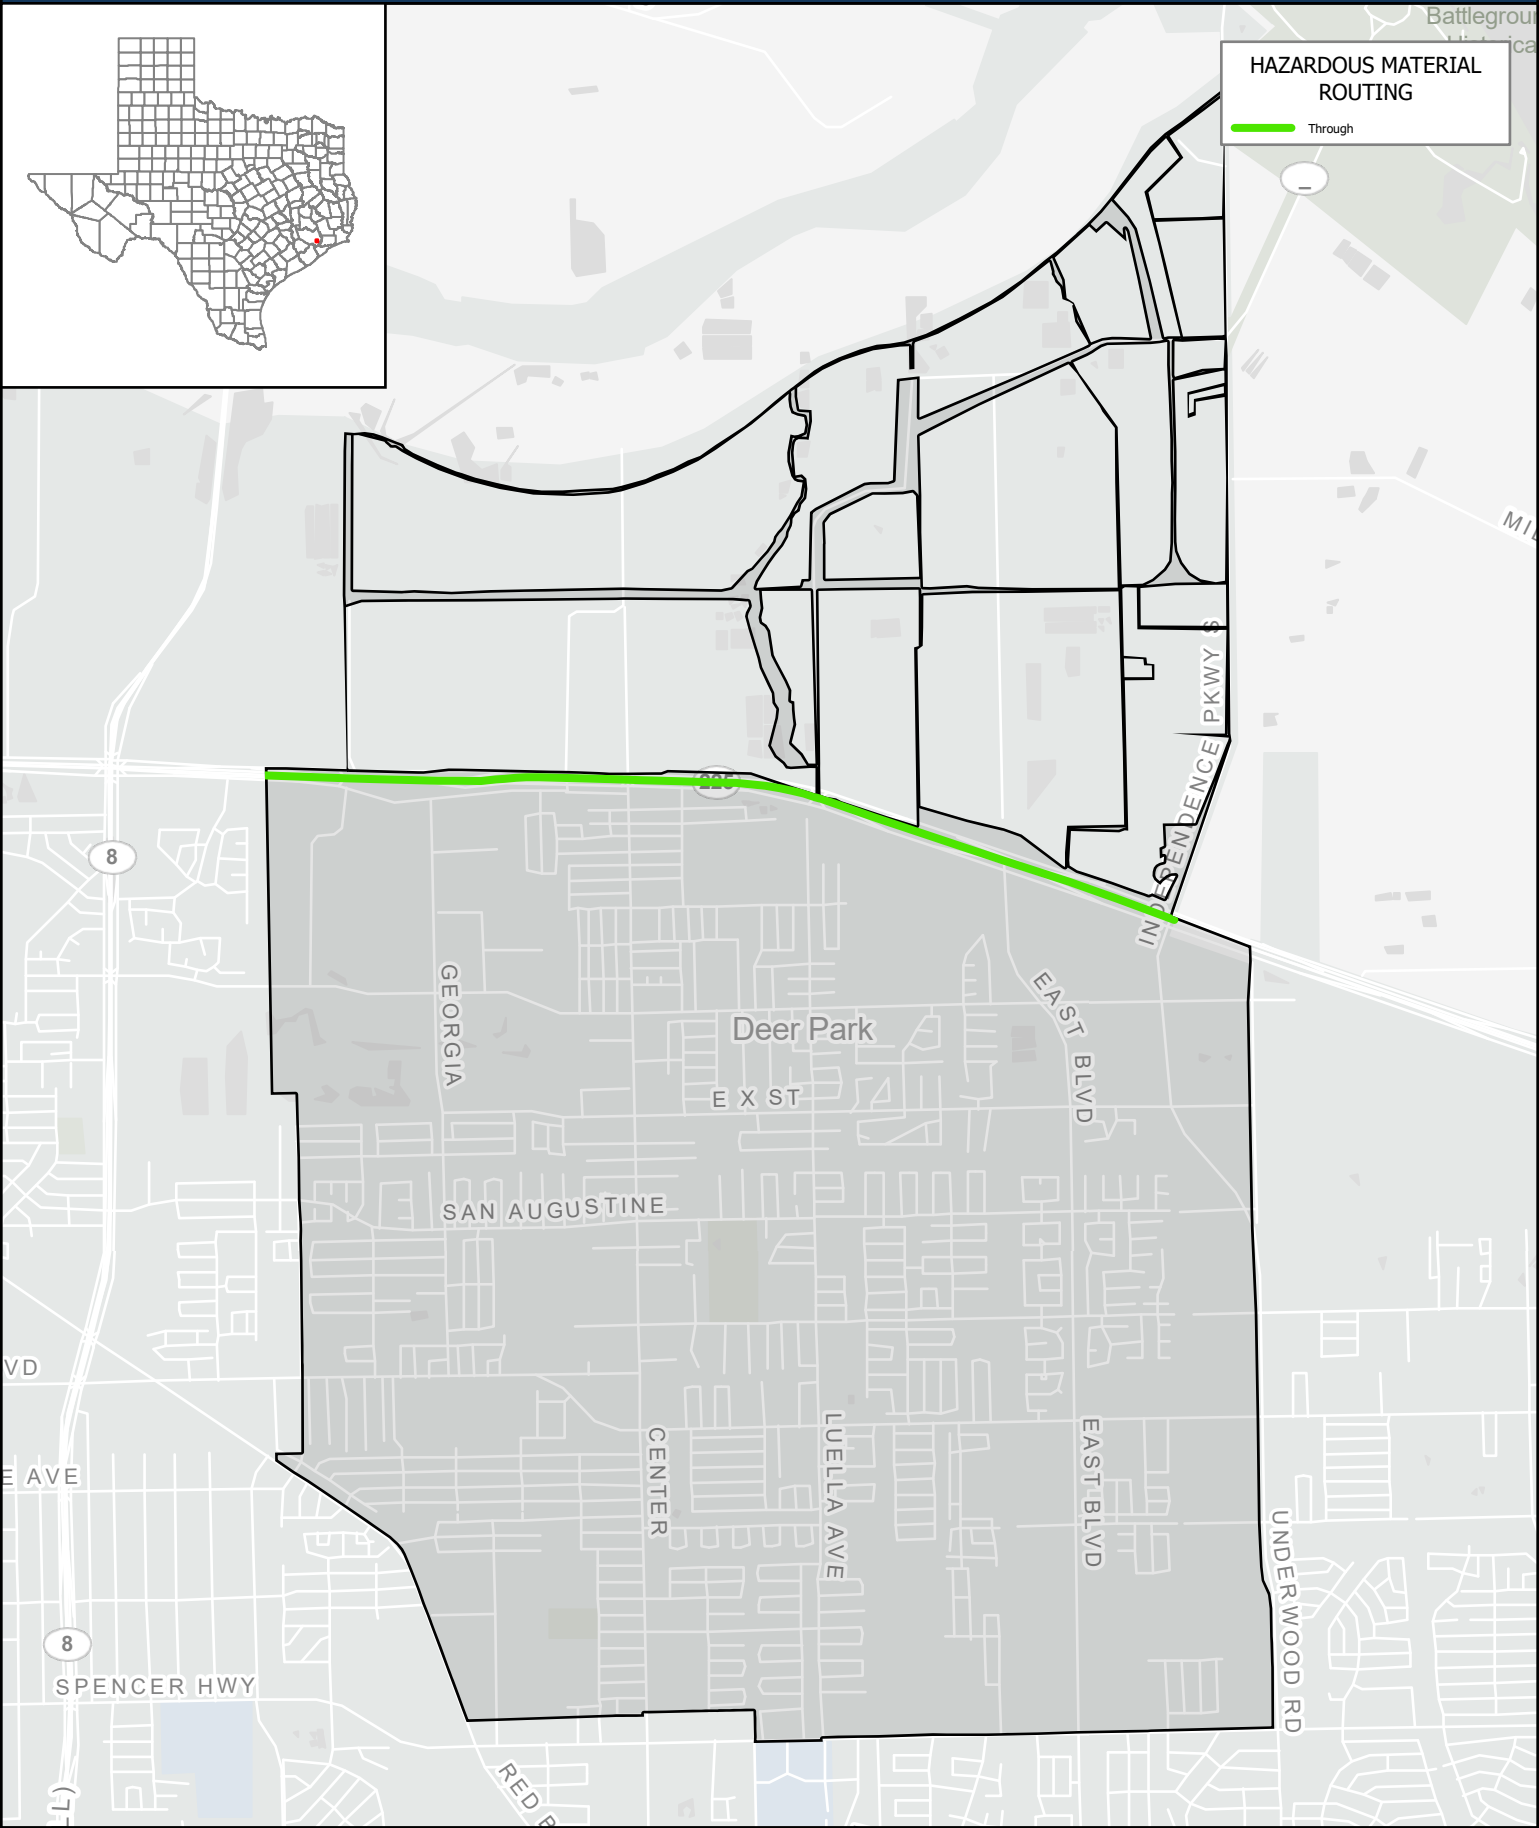

HAZARDOUS MATERIAL ROUTING

Through