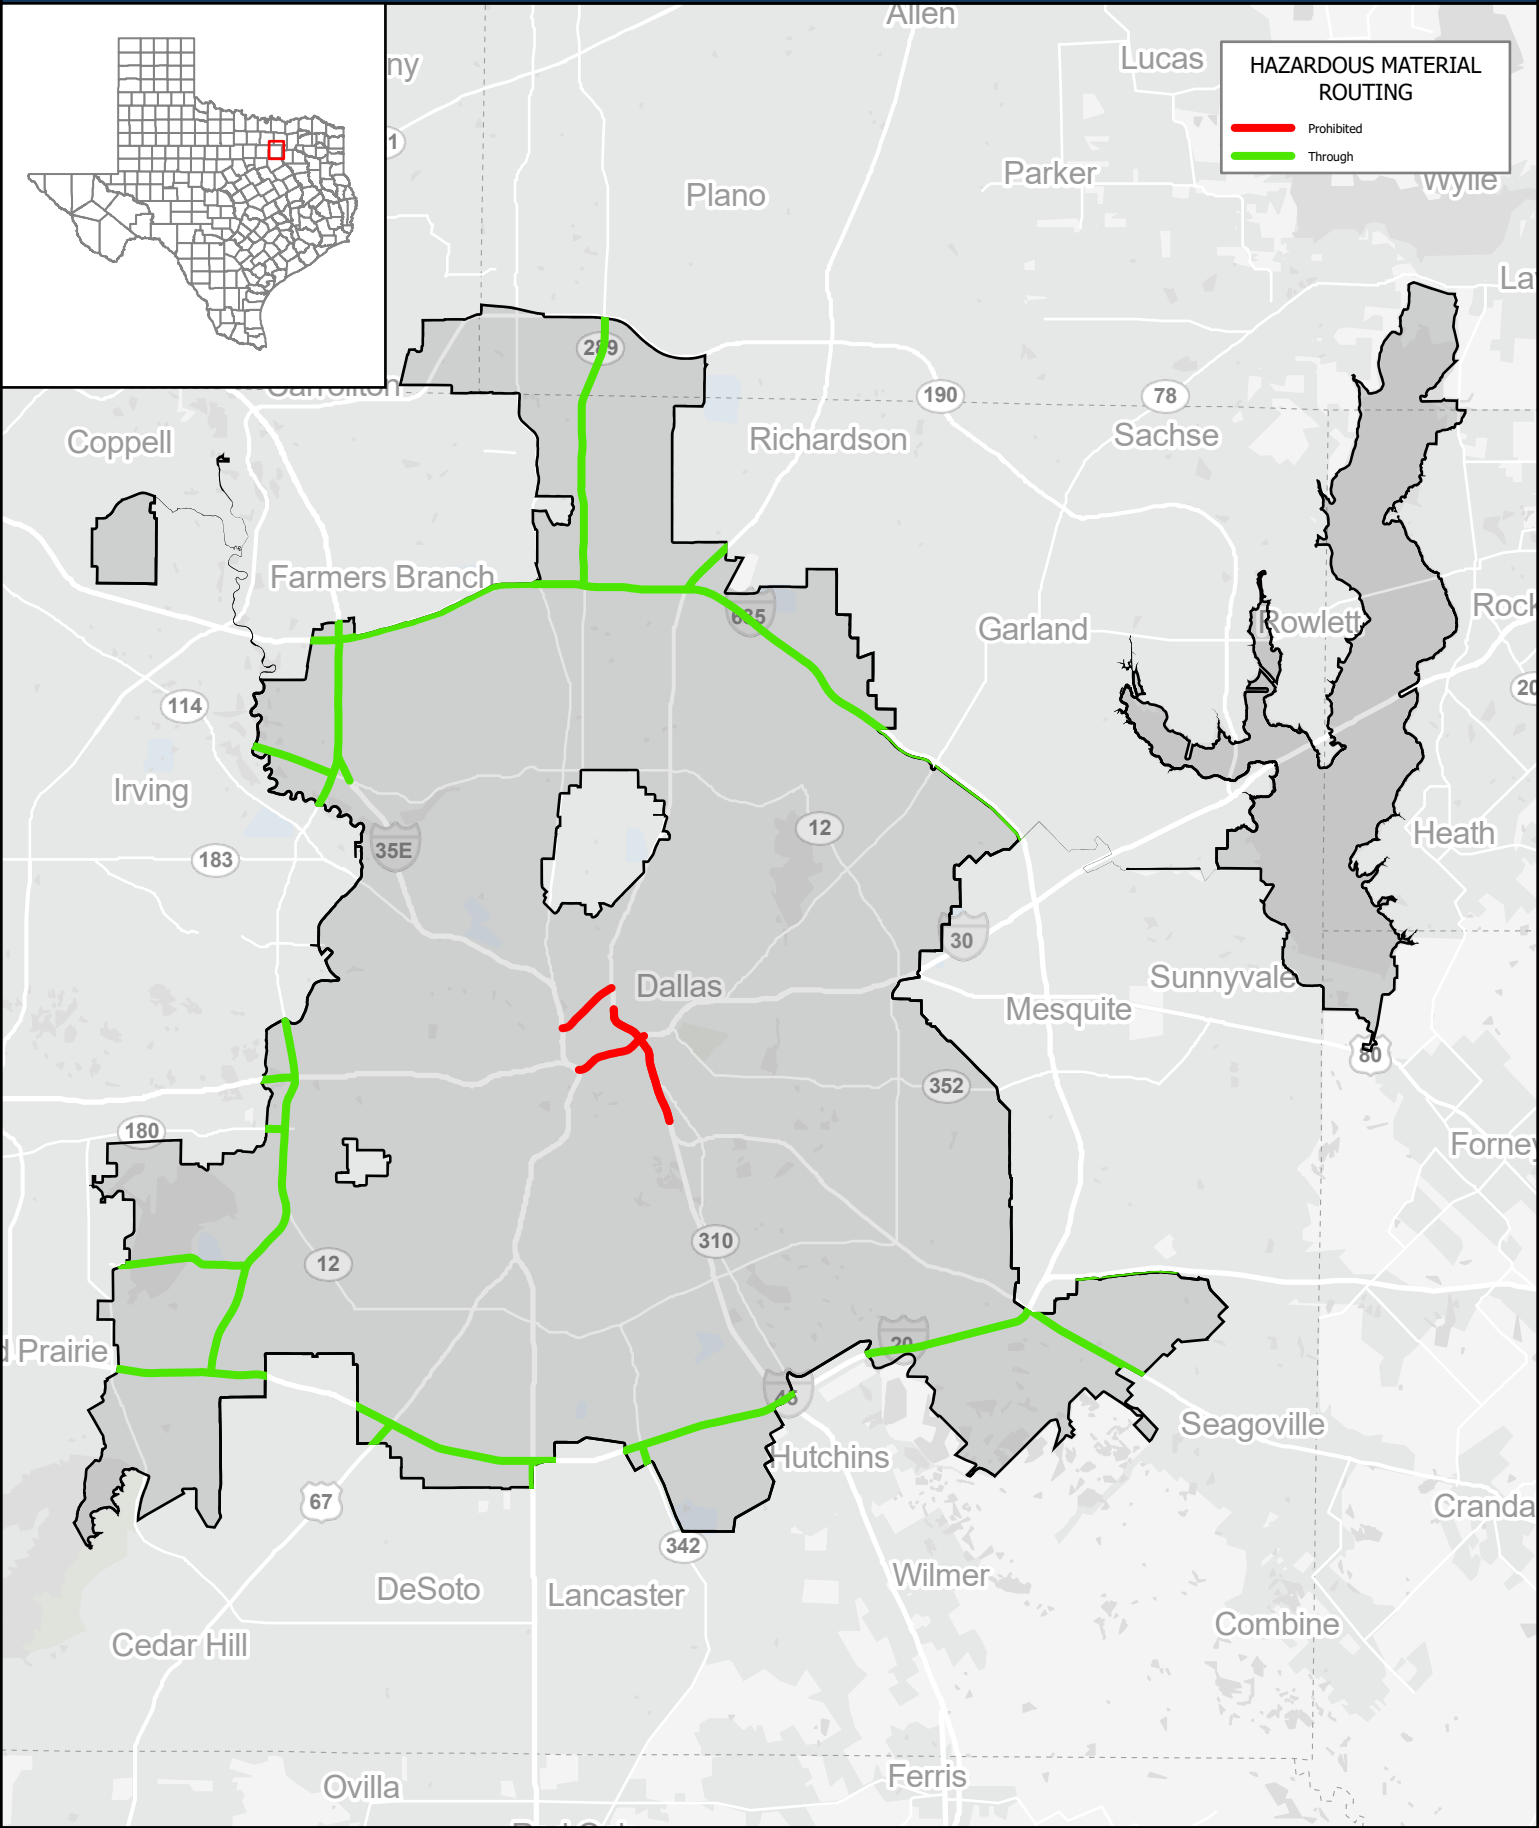

HAZARDOUS MATERIAL ROUTING

- Prohibited
- Through