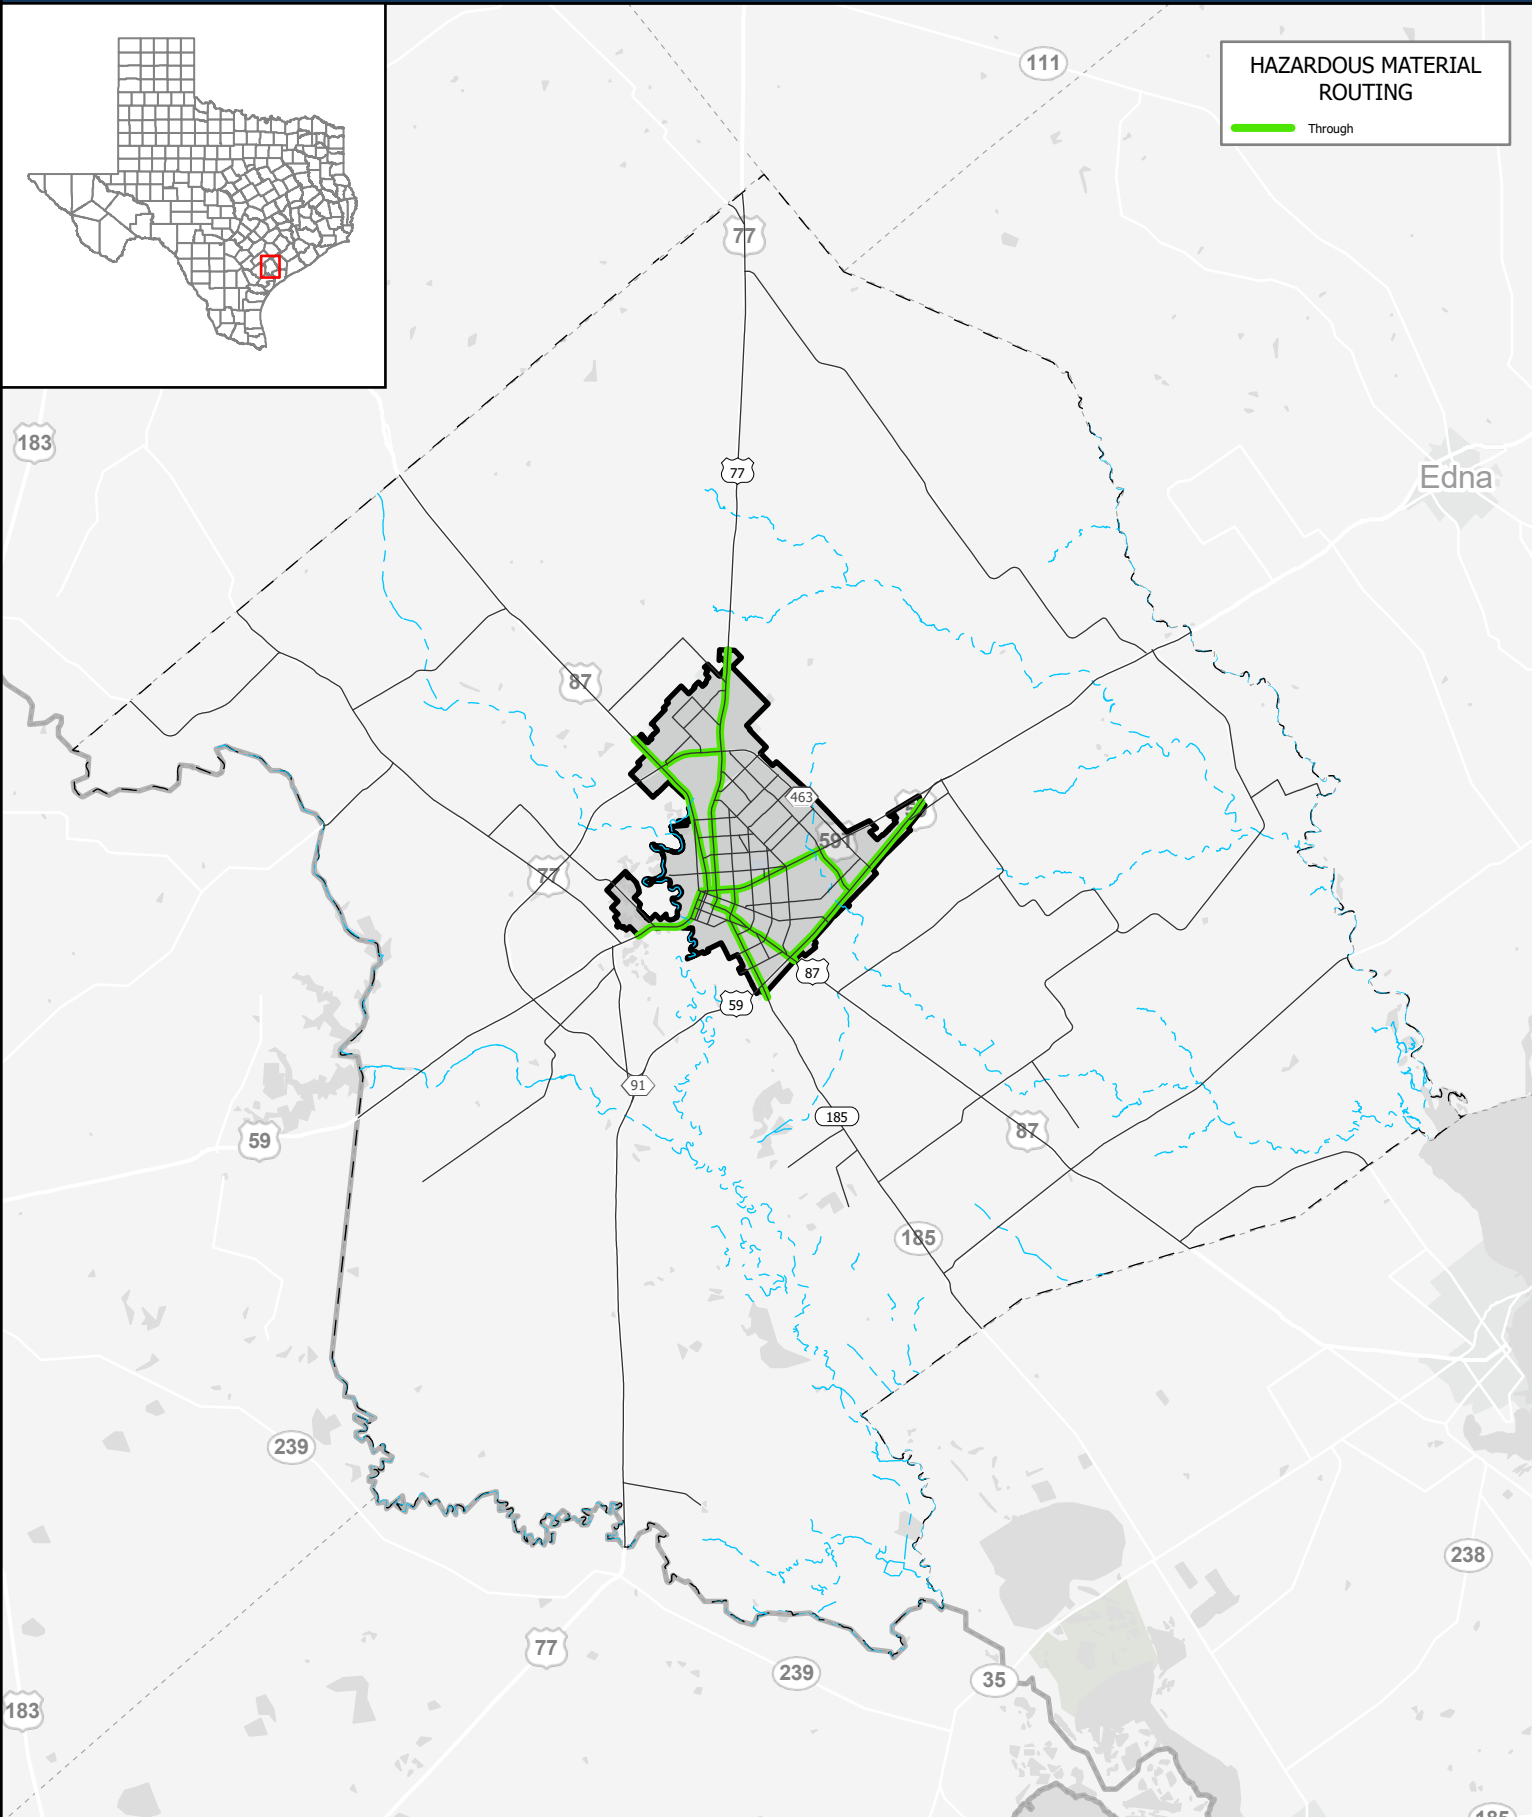

HAZARDOUS MATERIAL ROUTING

Through