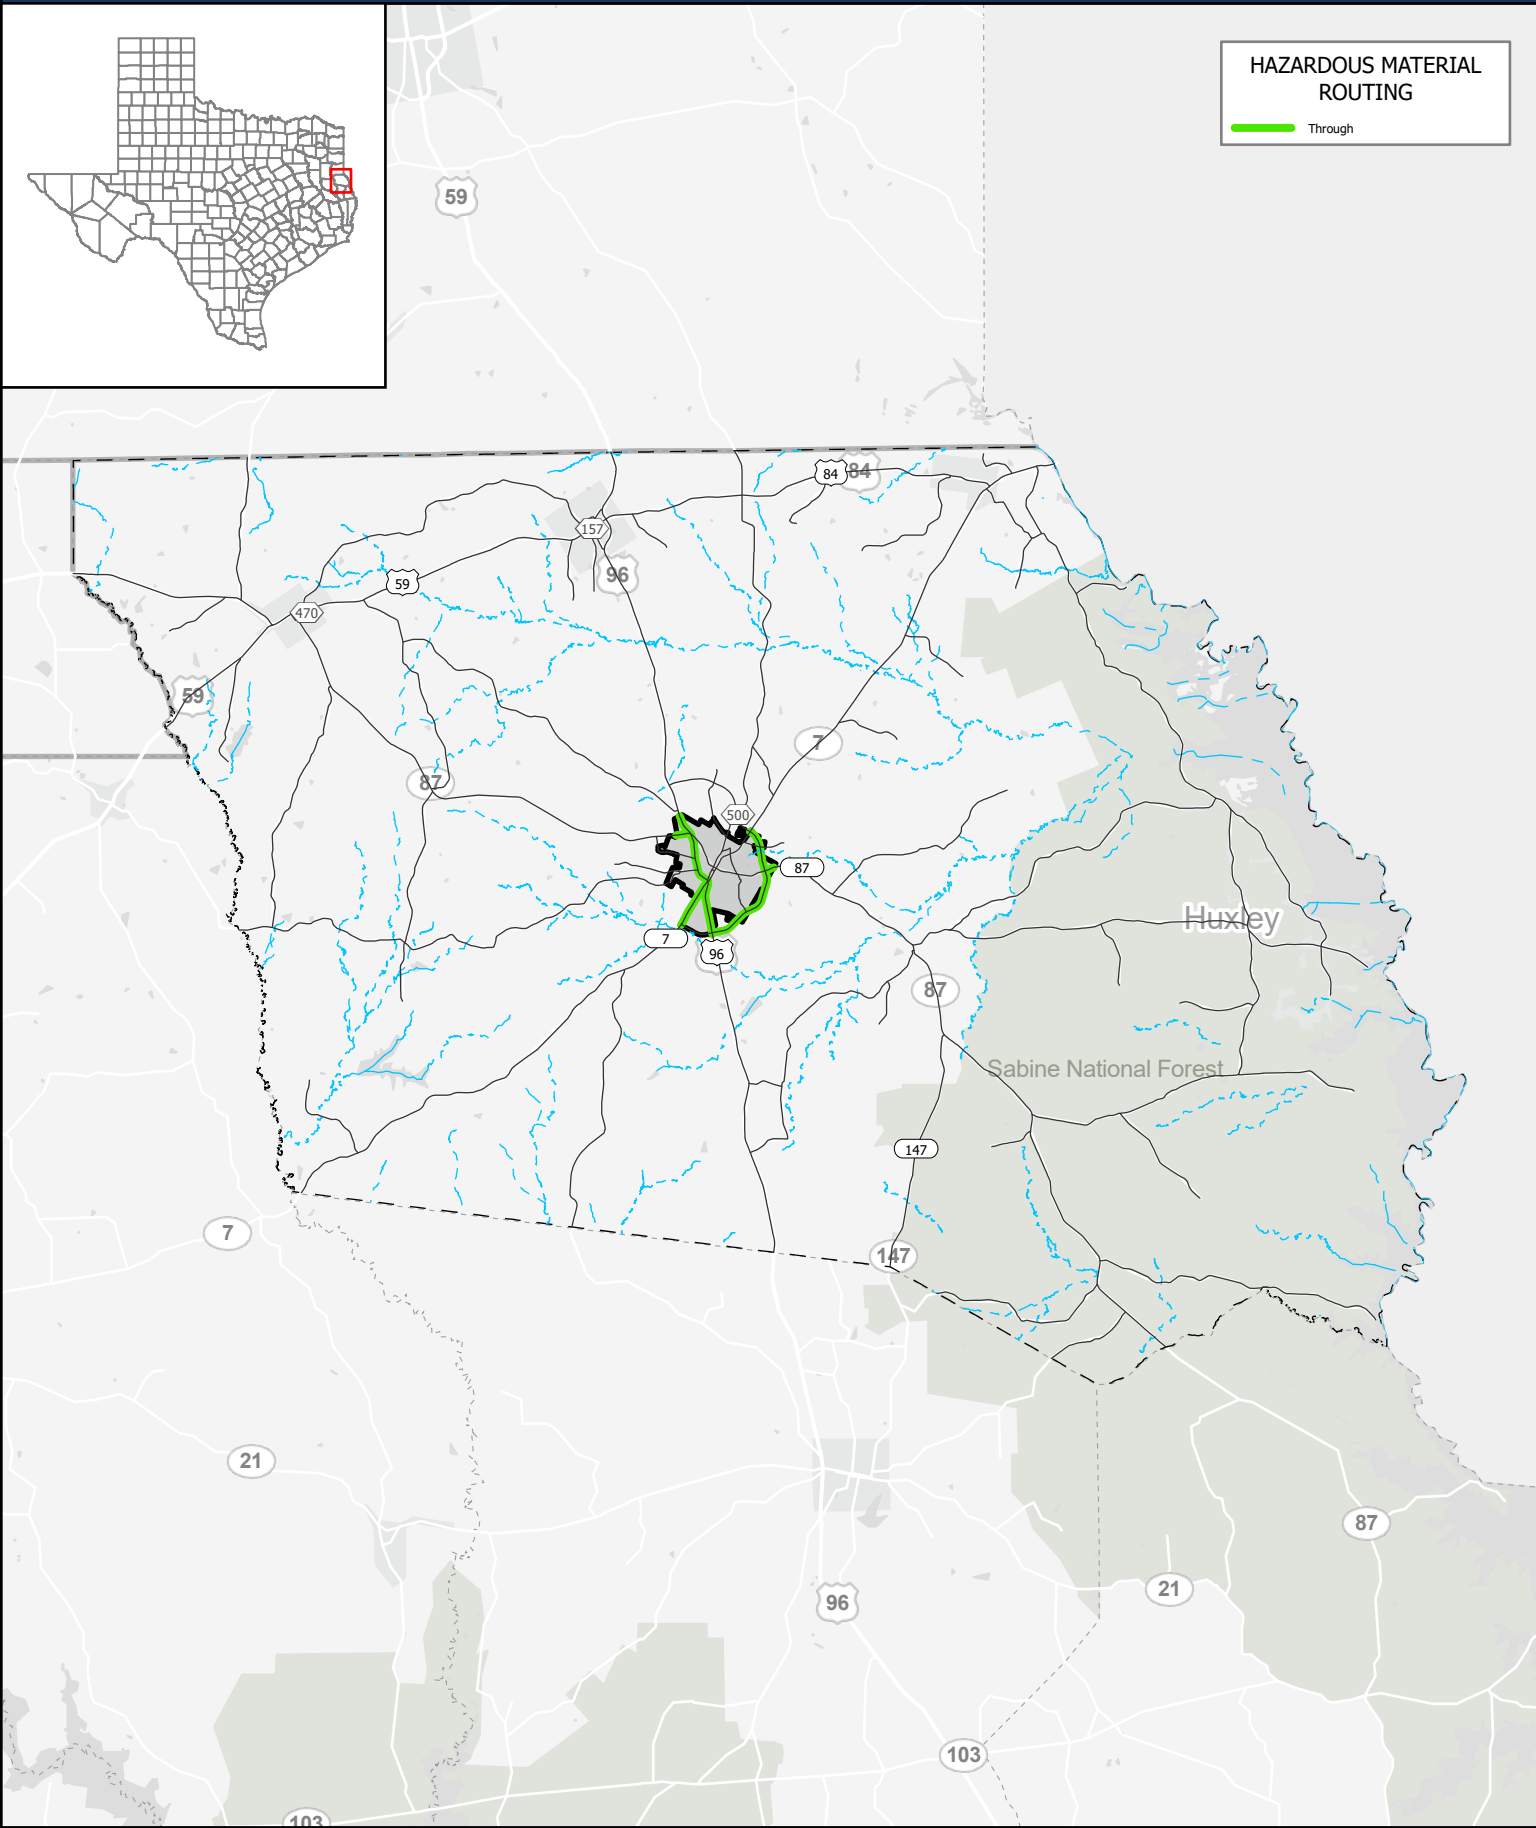

HAZARDOUS MATERIAL ROUTING

Through