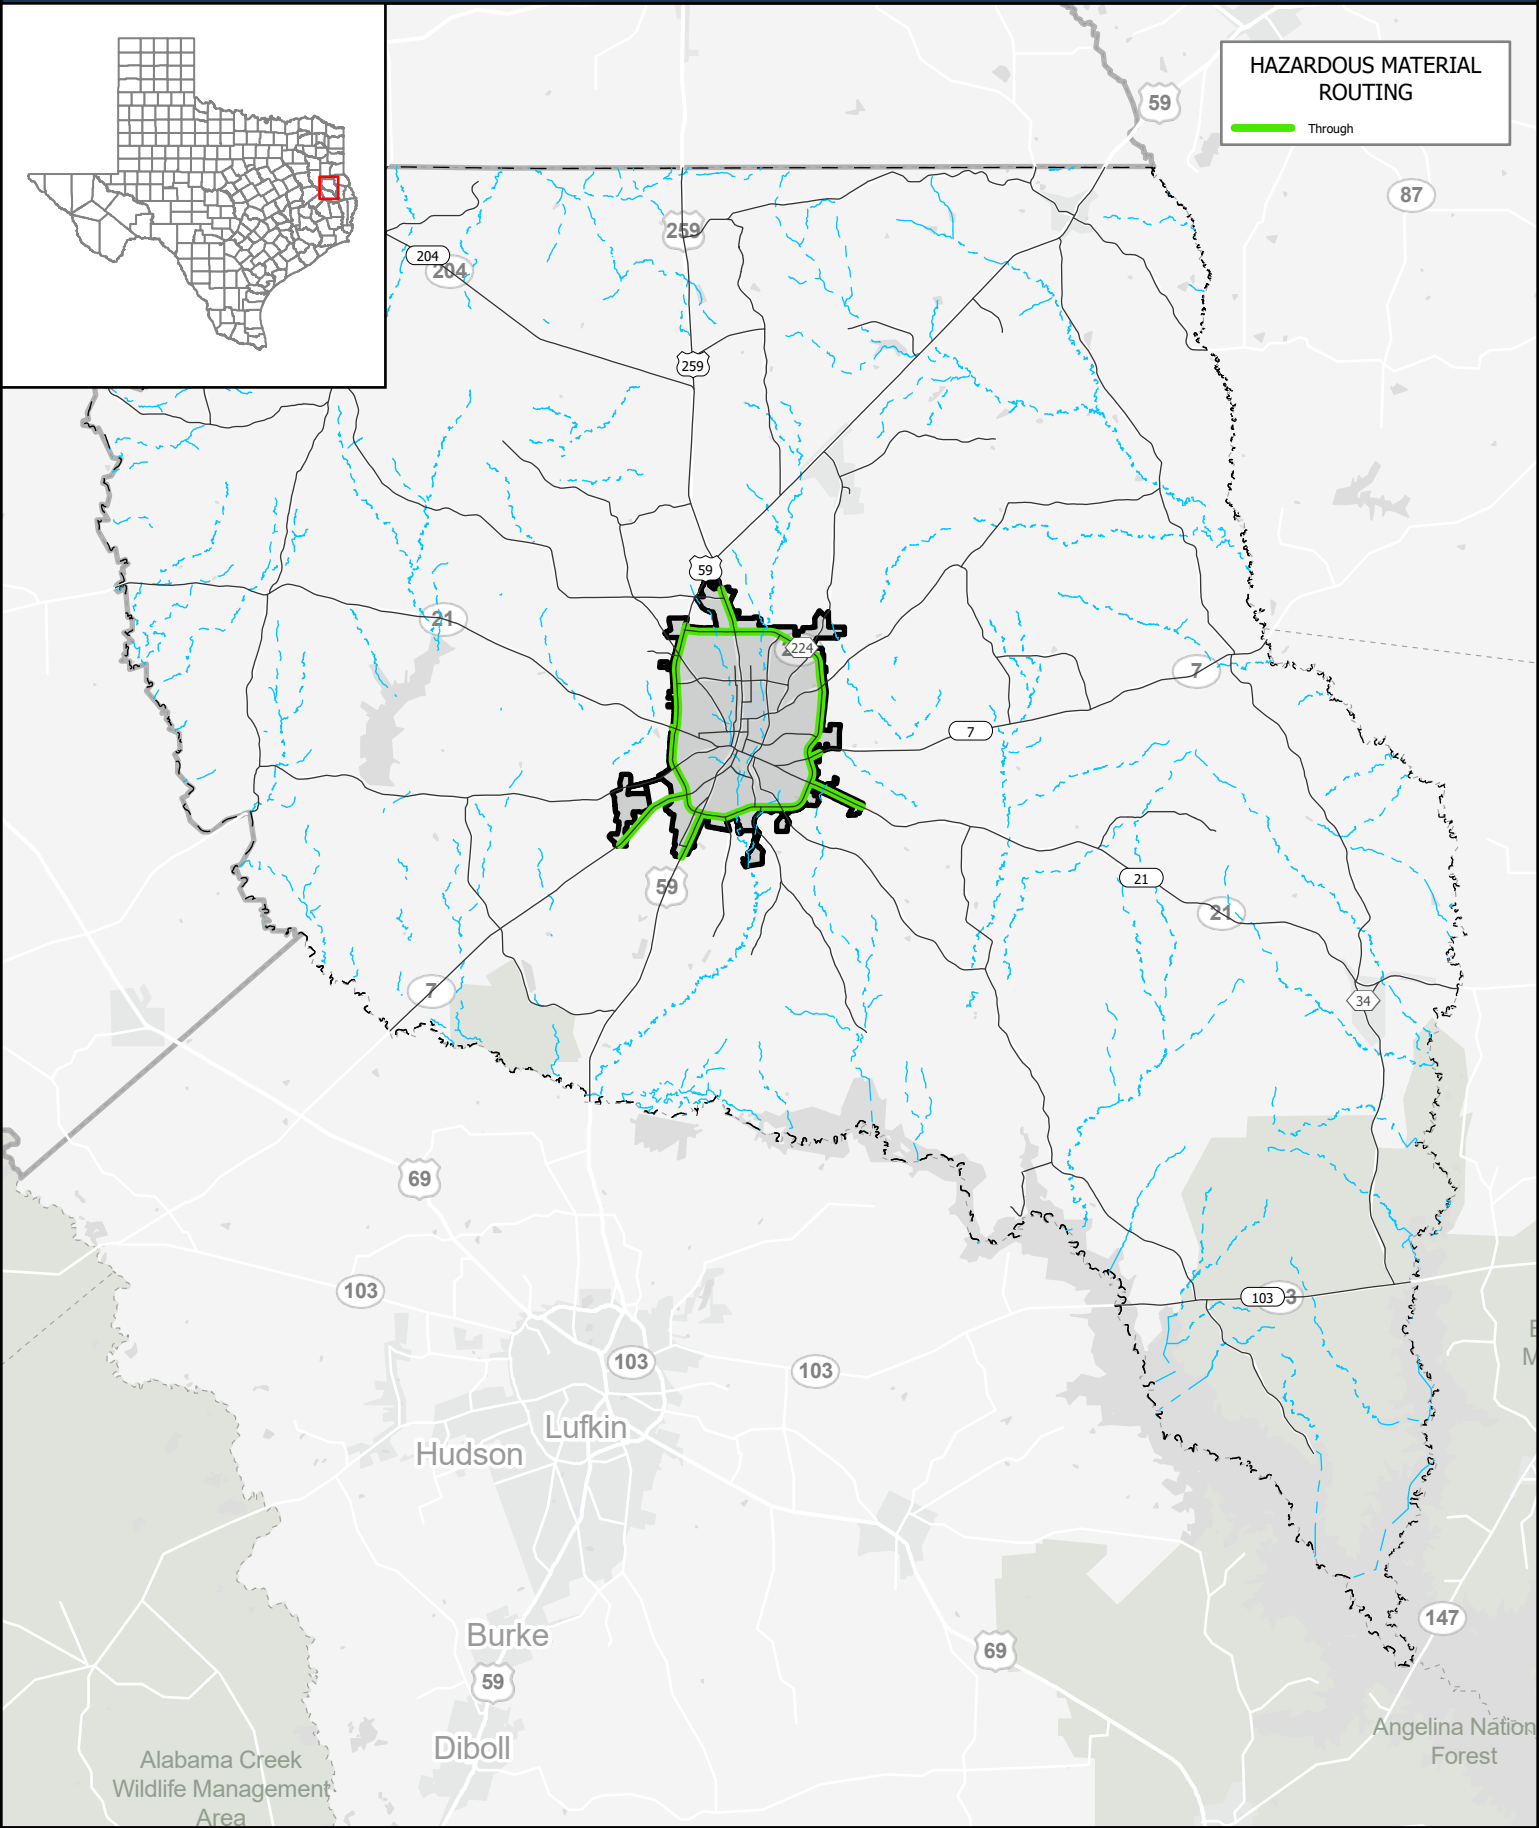

HAZARDOUS MATERIAL ROUTING

Through