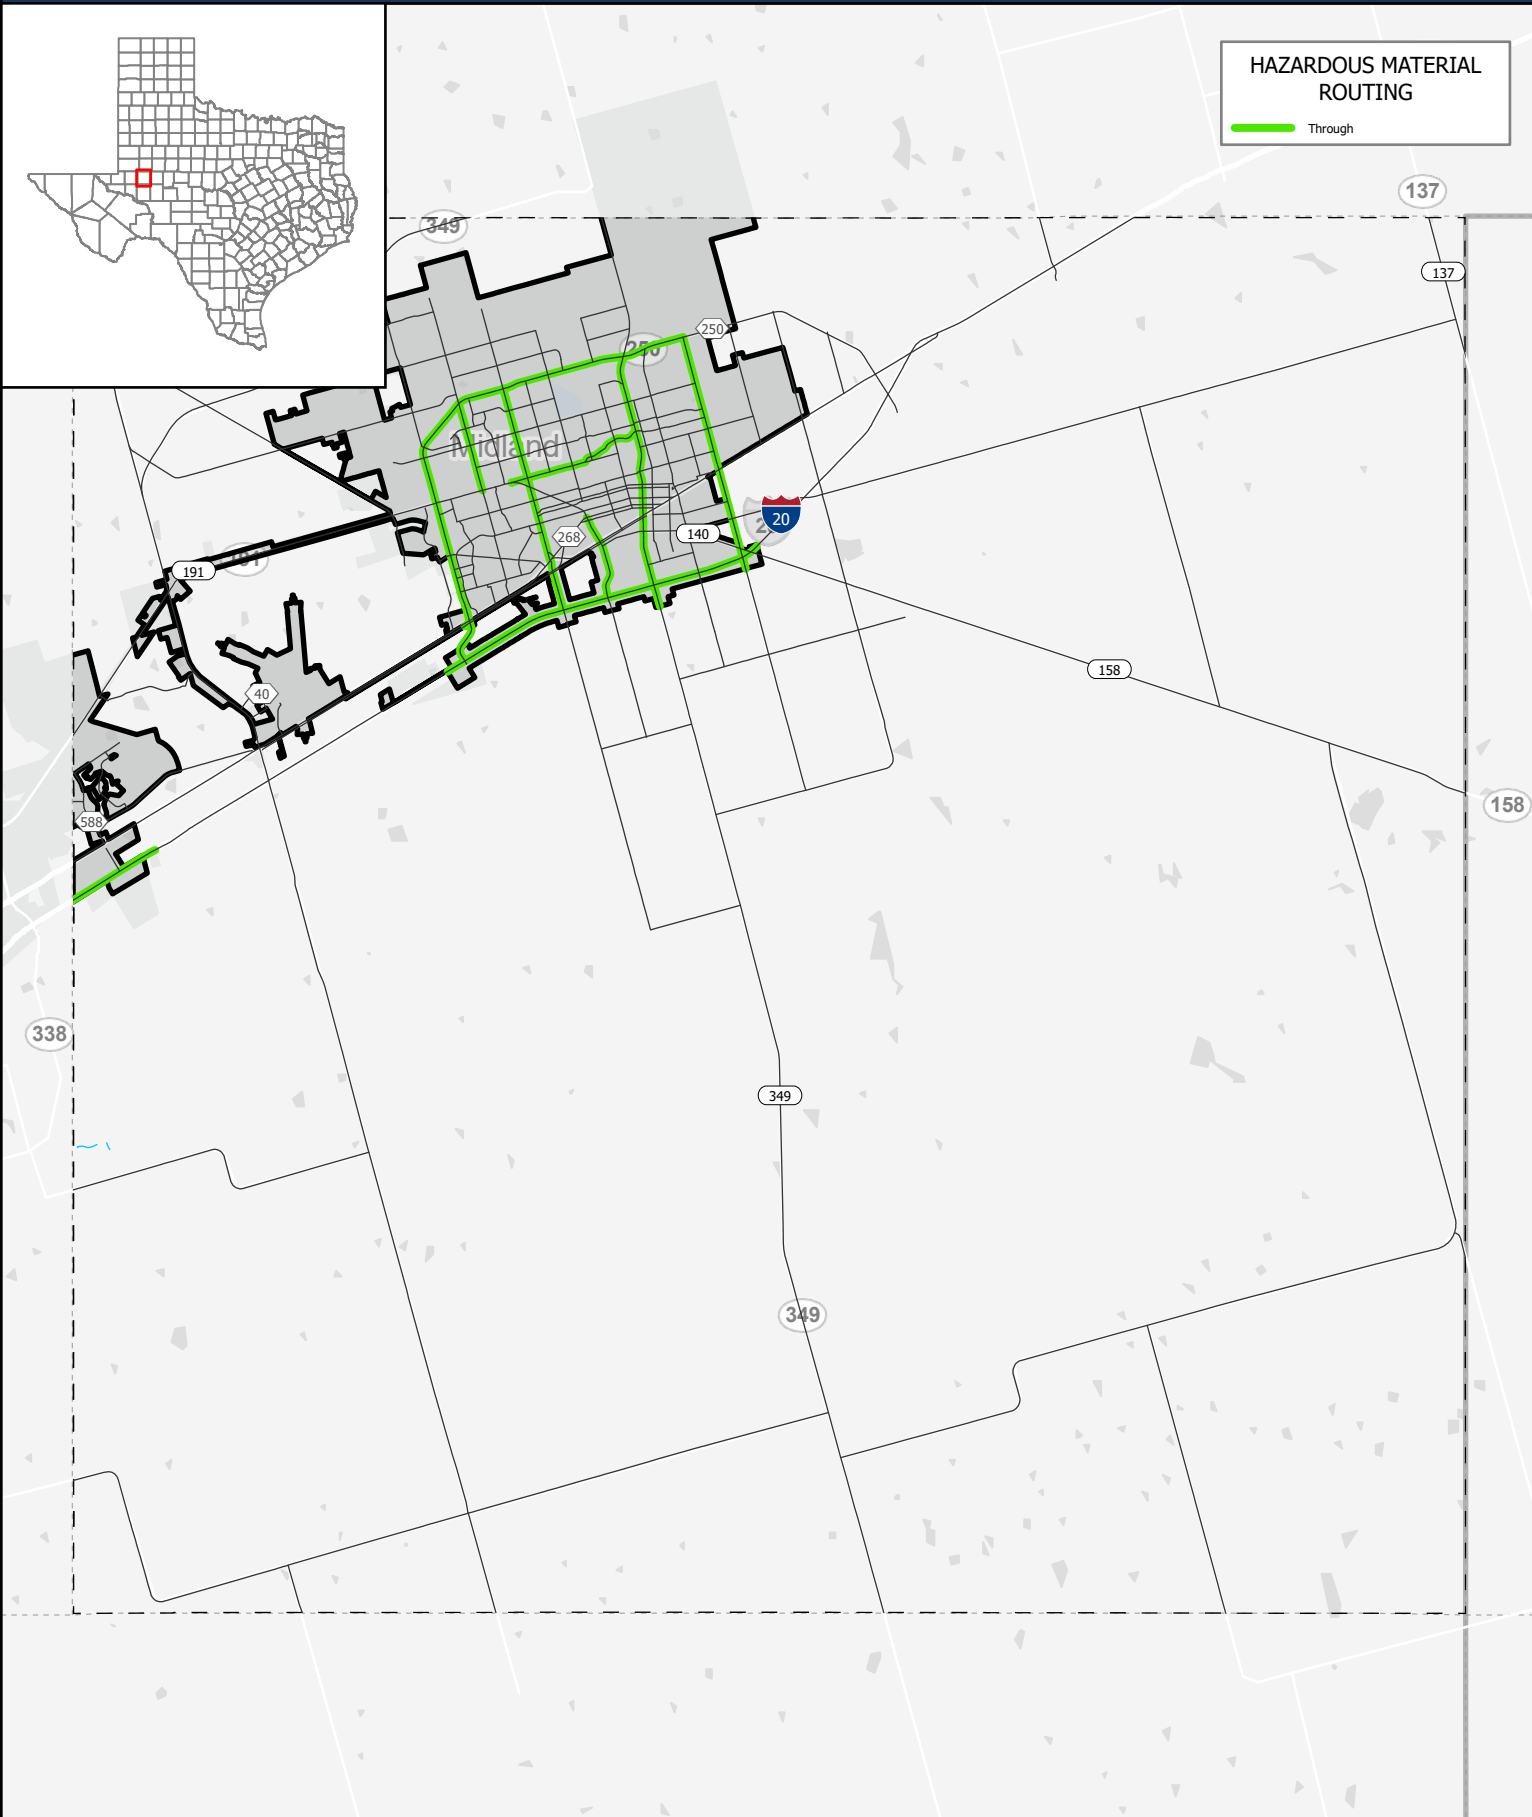

HAZARDOUS MATERIAL ROUTING
Through