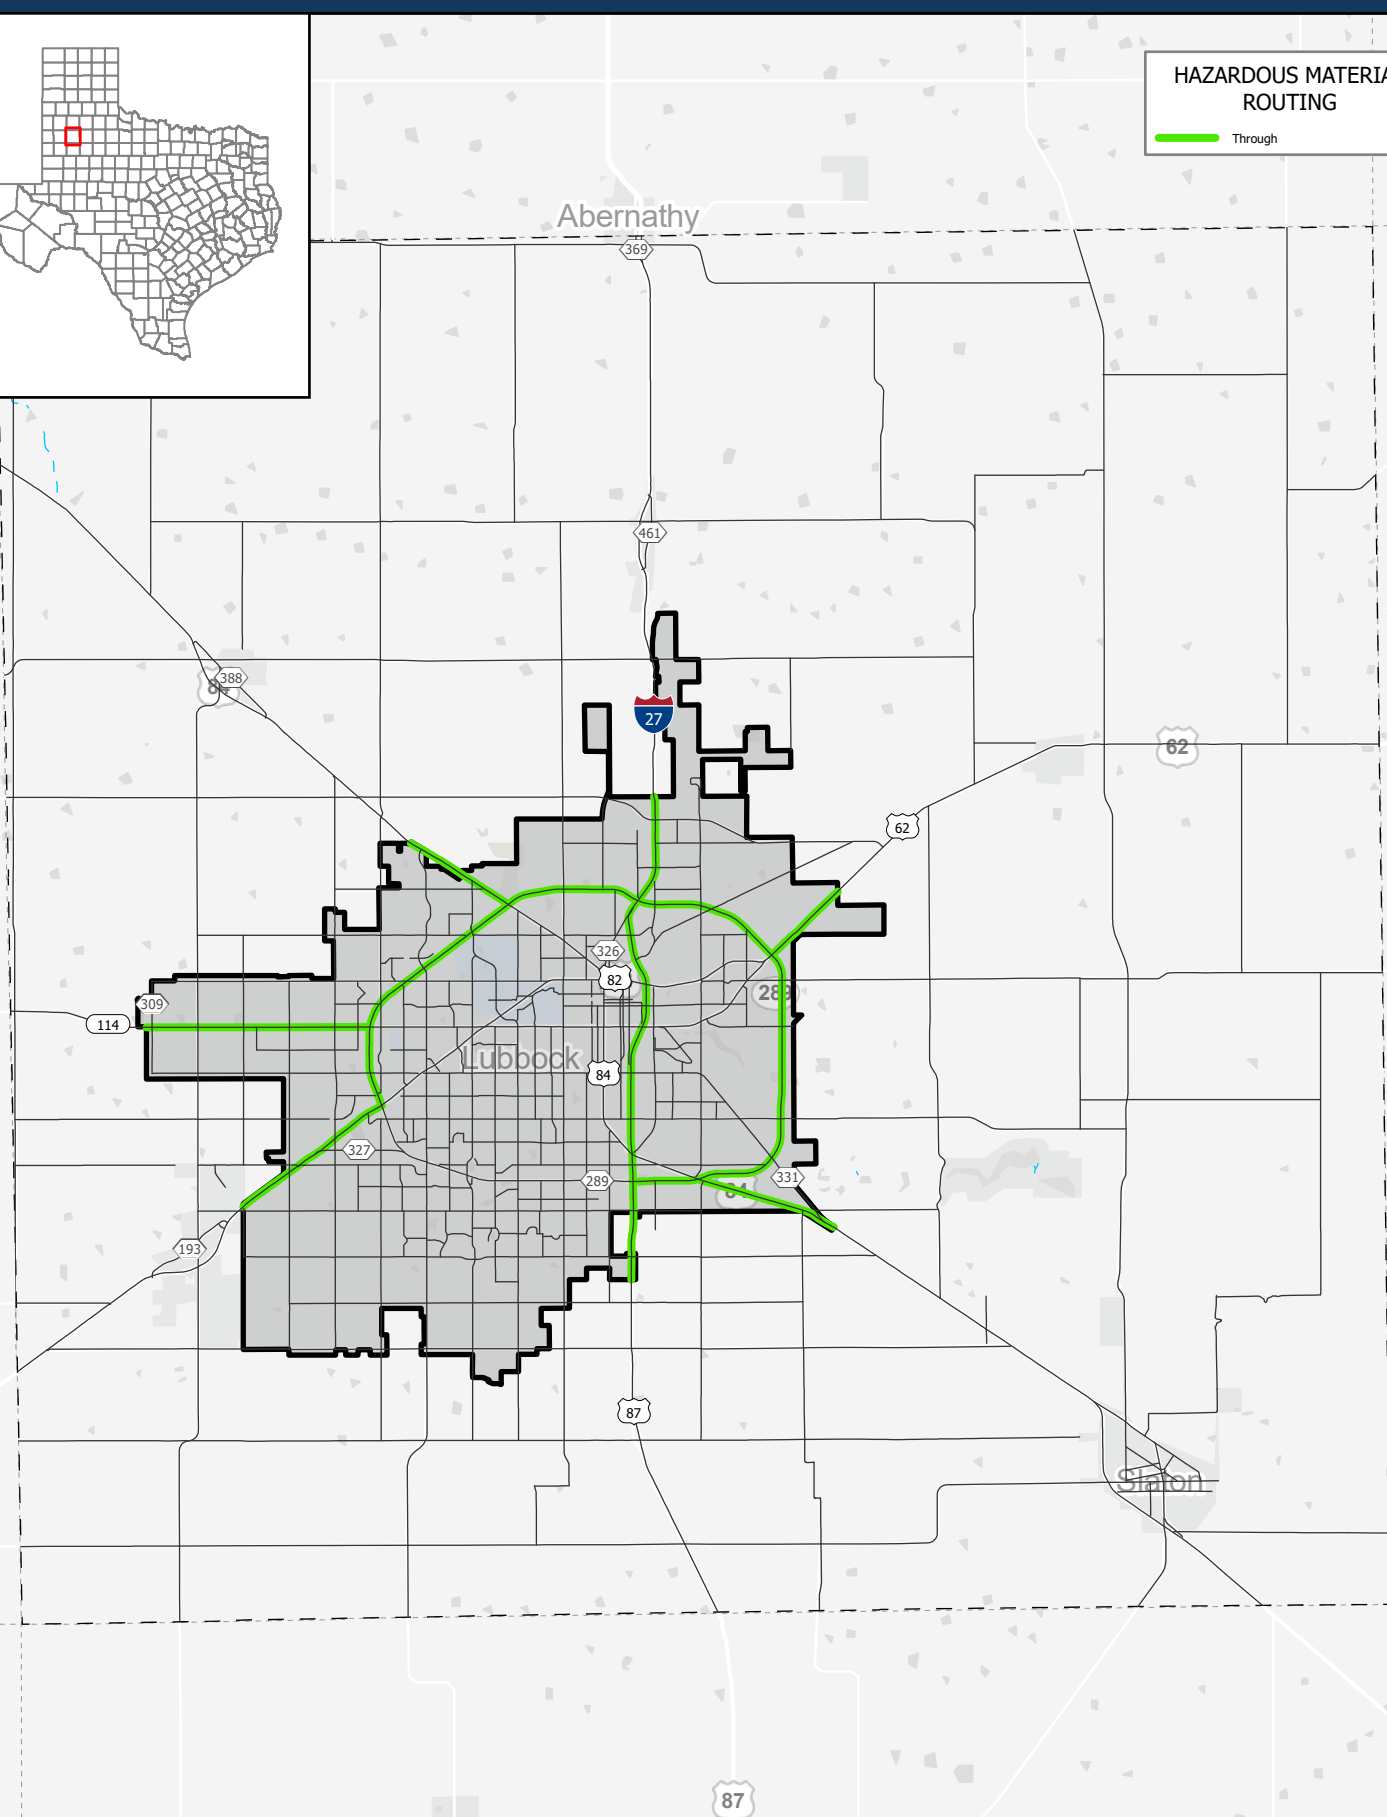

HAZARDOUS MATERIAL ROUTING

Through