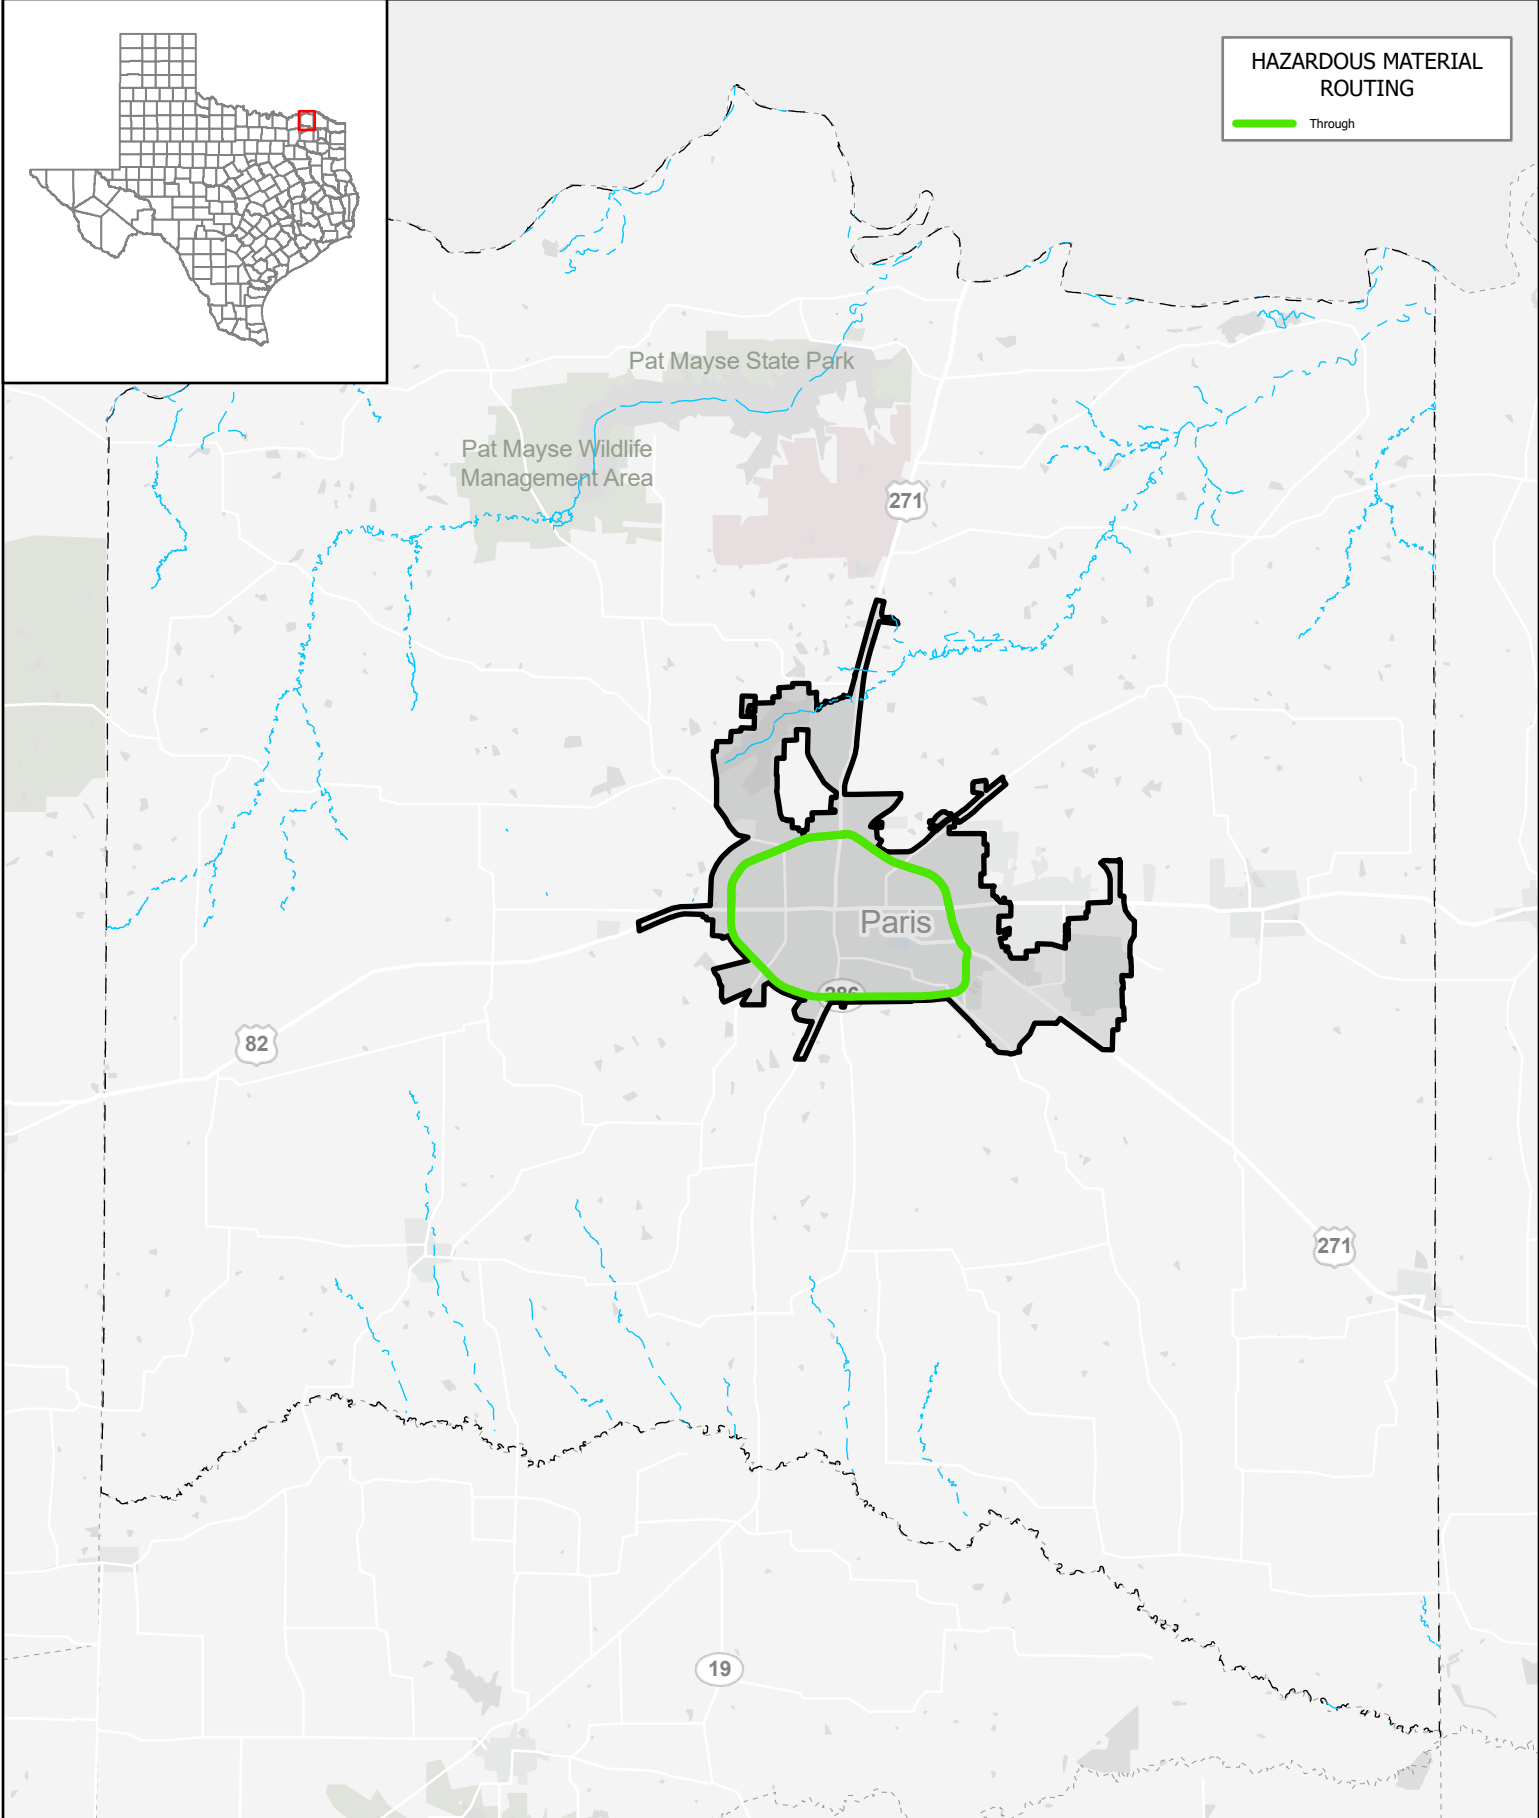

HAZARDOUS MATERIAL ROUTING

Through