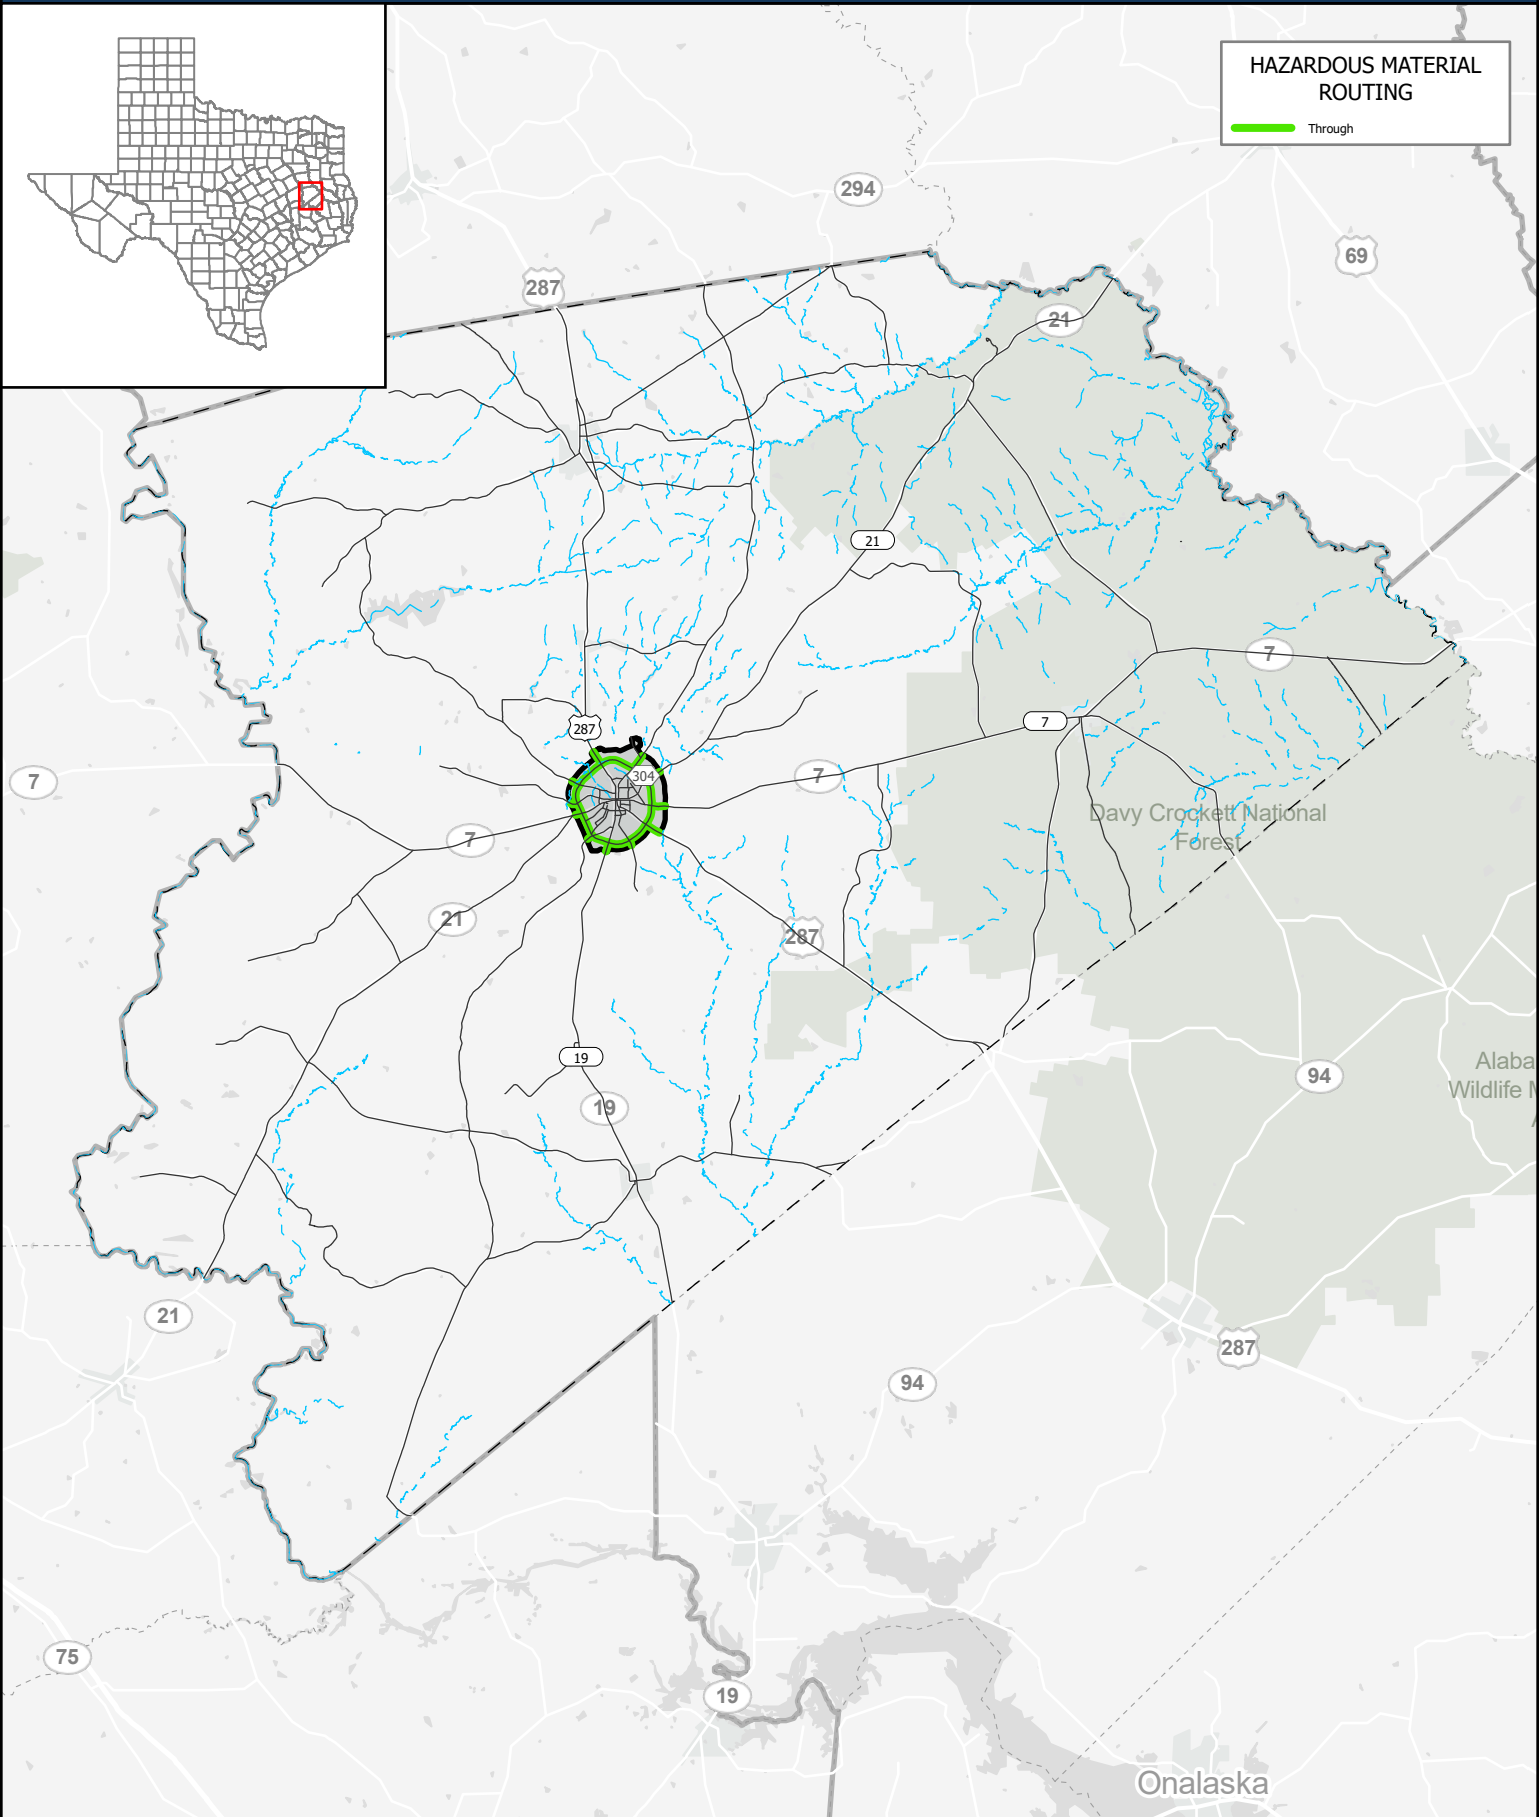

HAZARDOUS MATERIAL ROUTING

Through