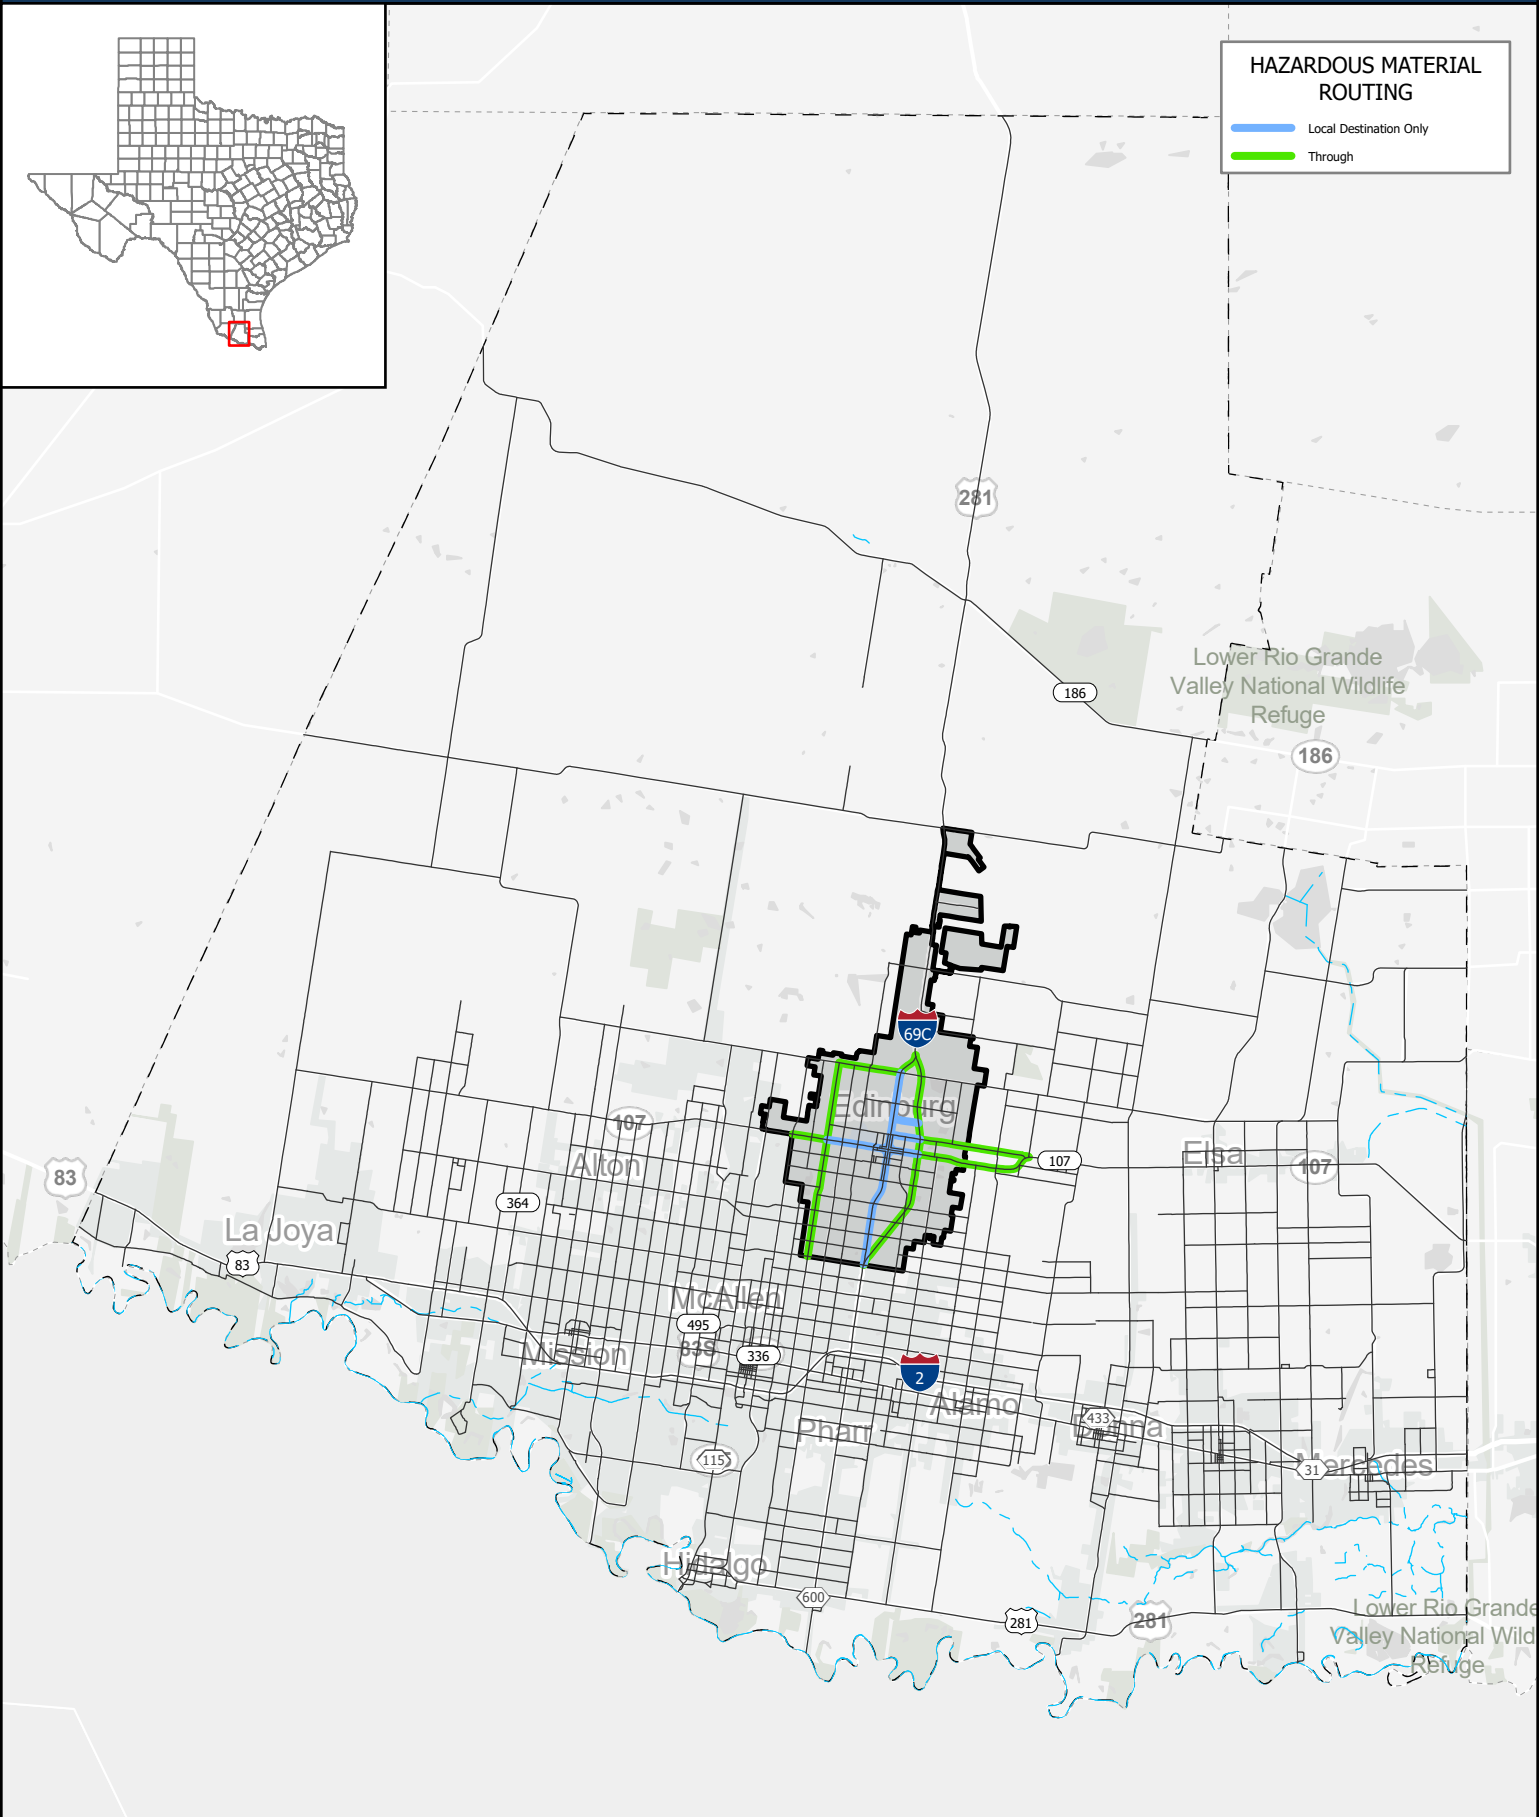

HAZARDOUS MATERIAL ROUTING

- Local Destination Only
- Through