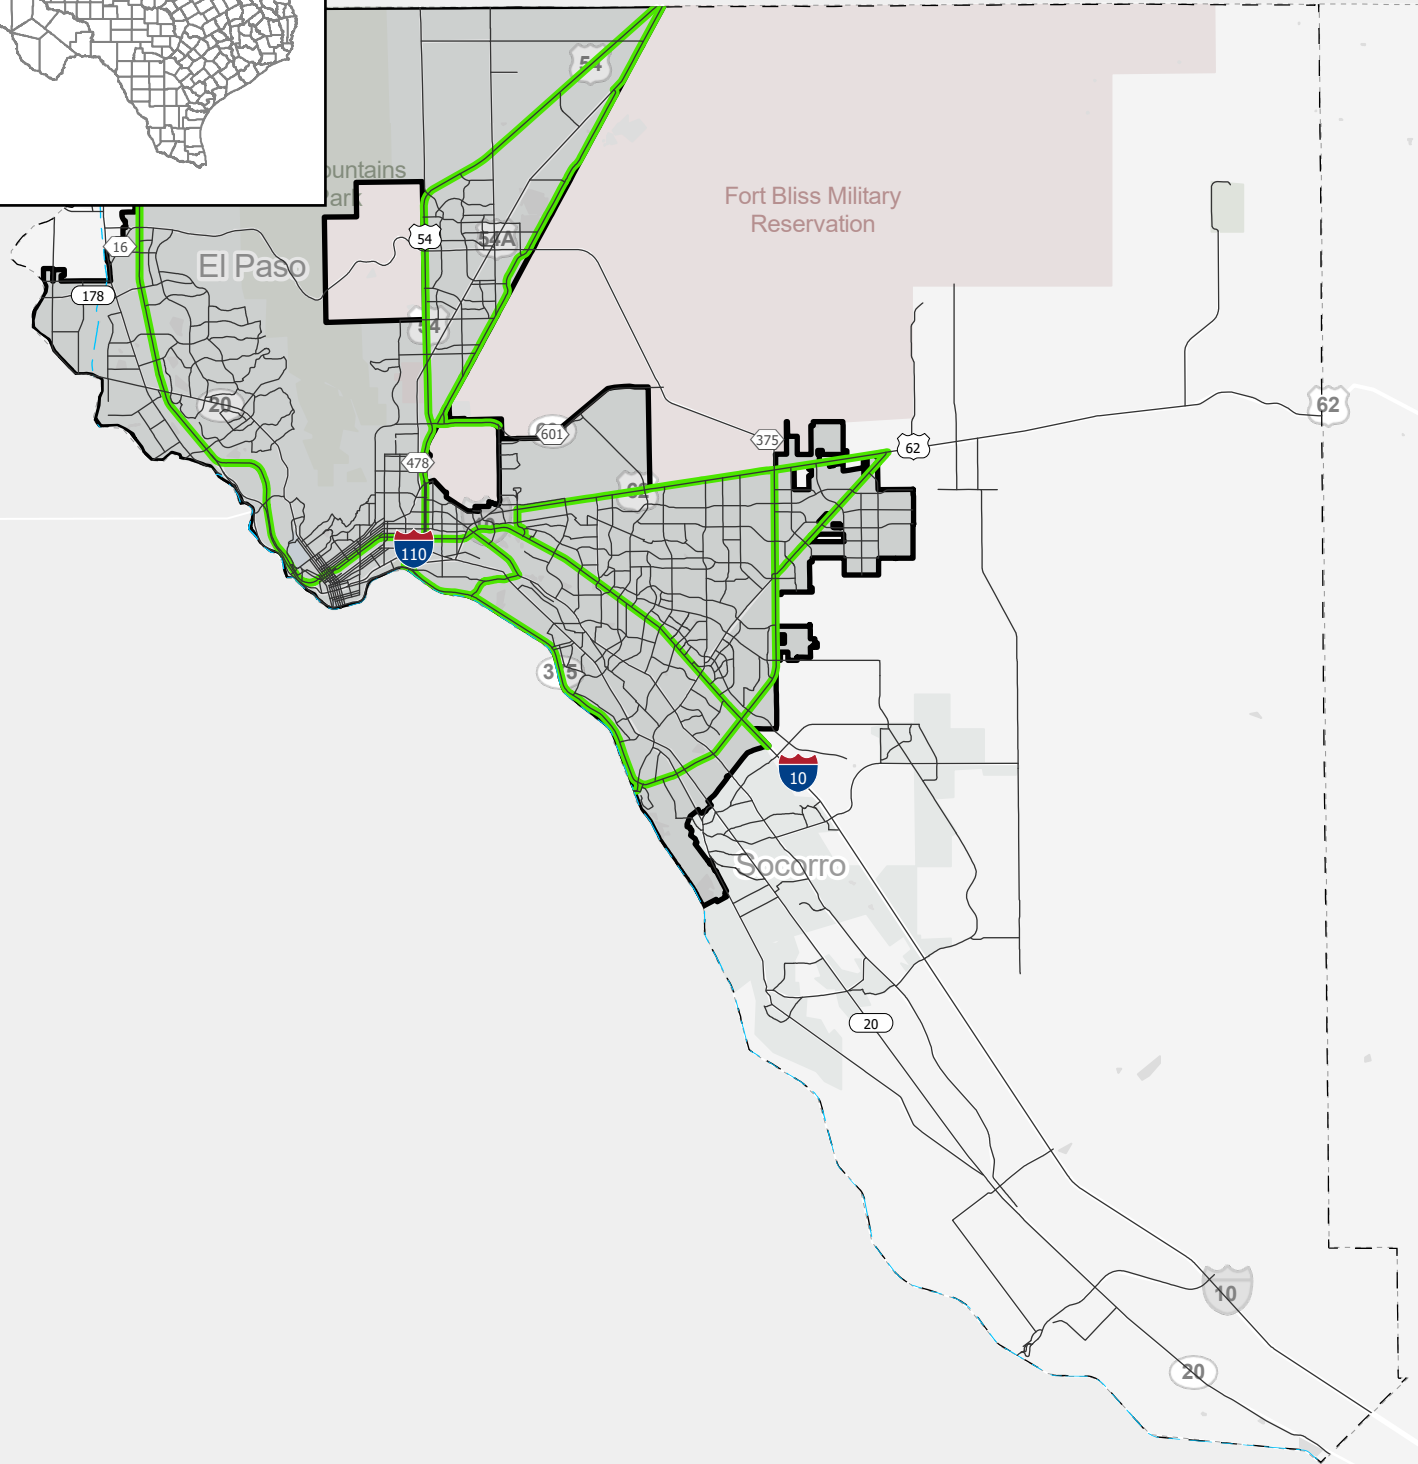

HAZARDOUS MATERIAL ROUTING
Through