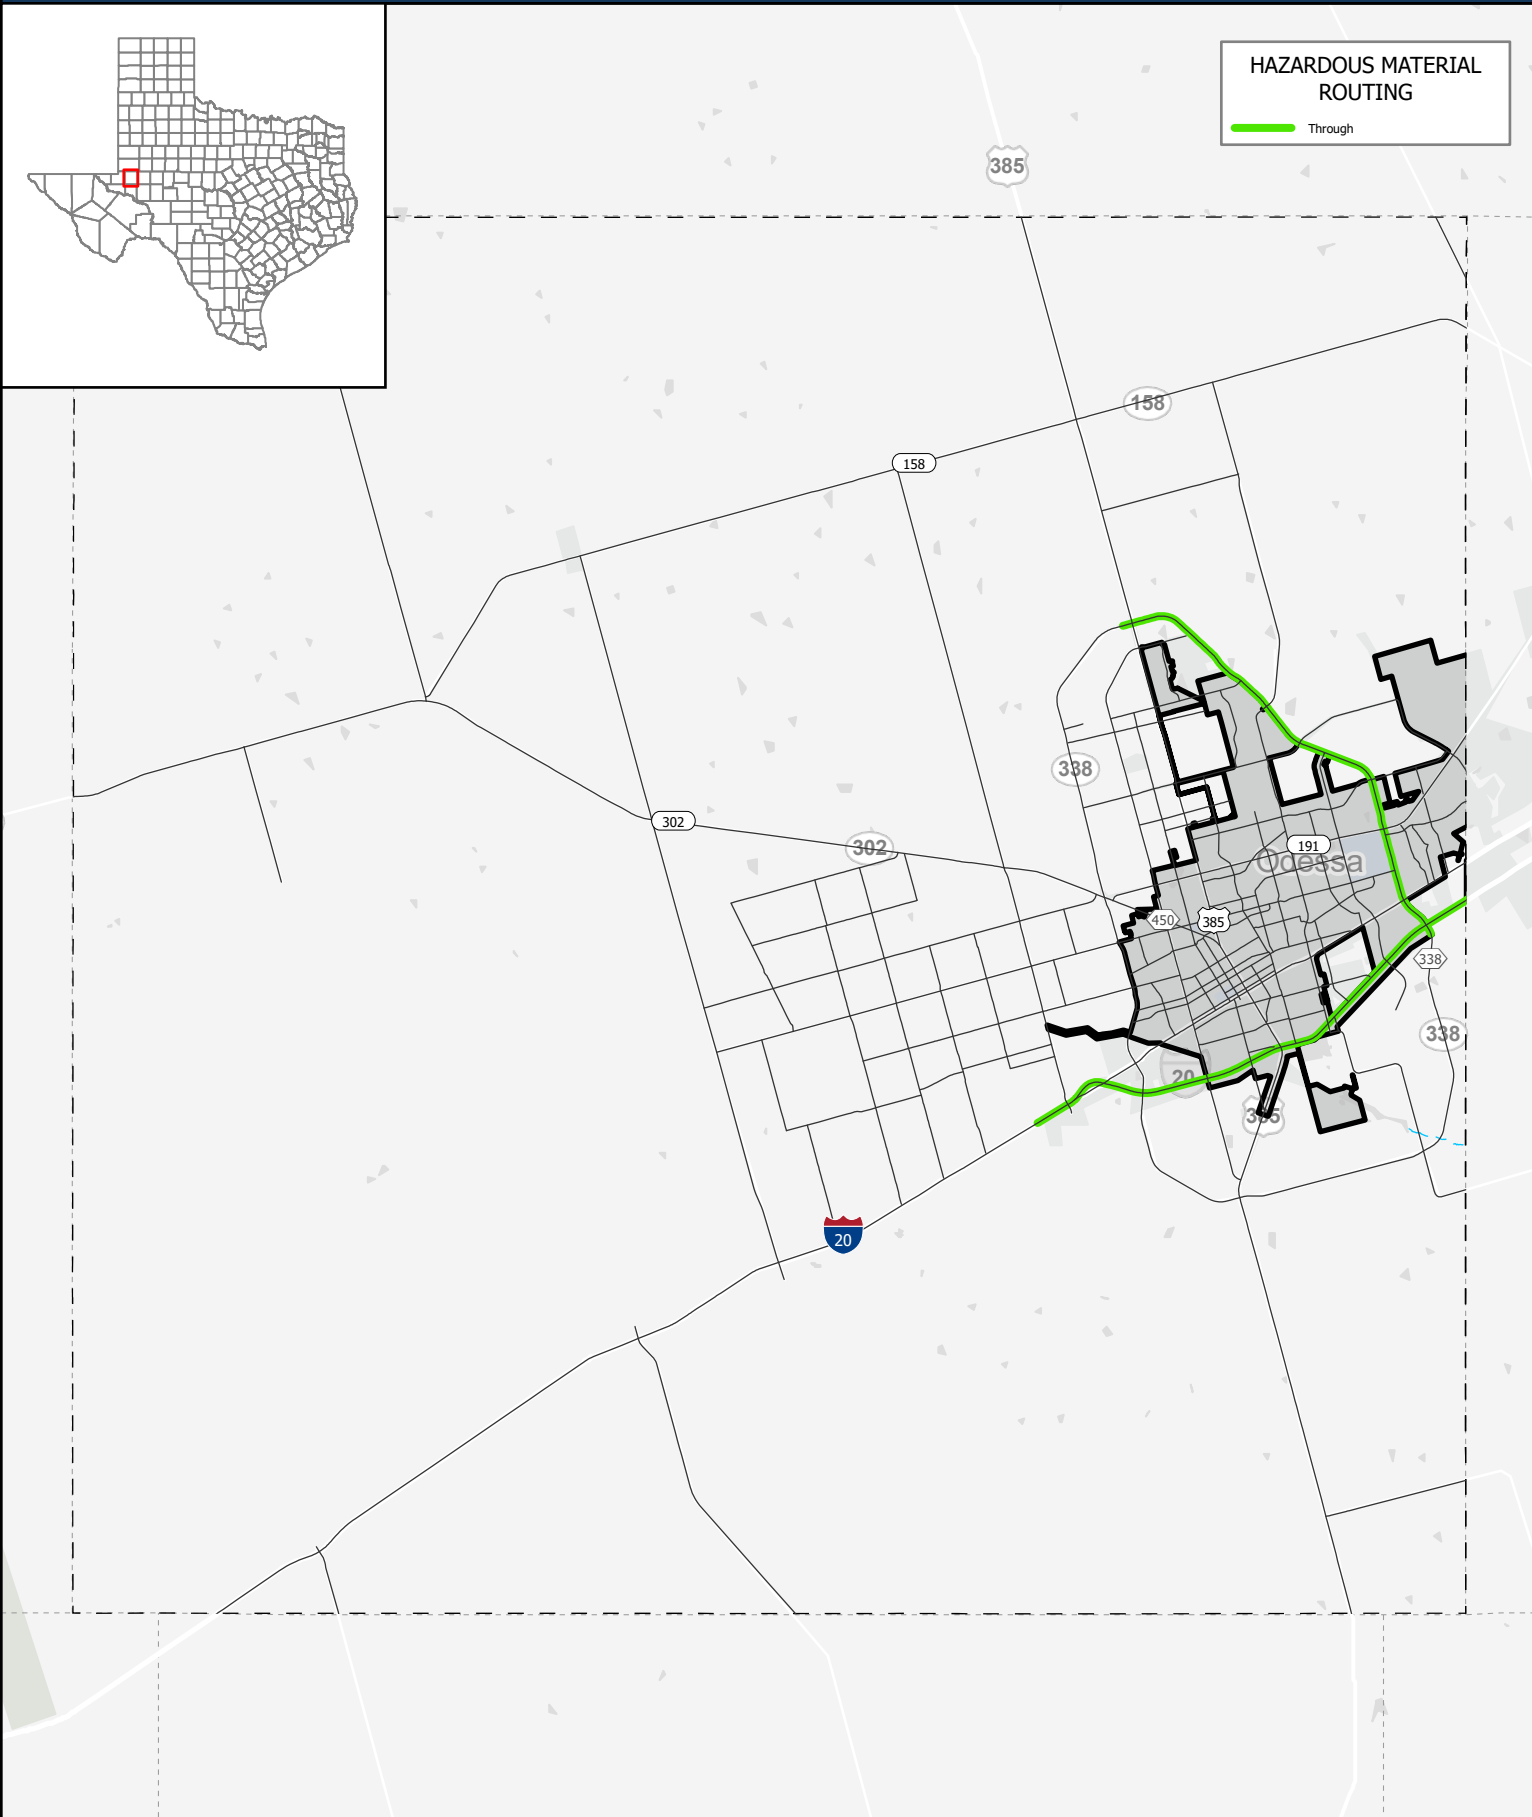

HAZARDOUS MATERIAL ROUTING

Through