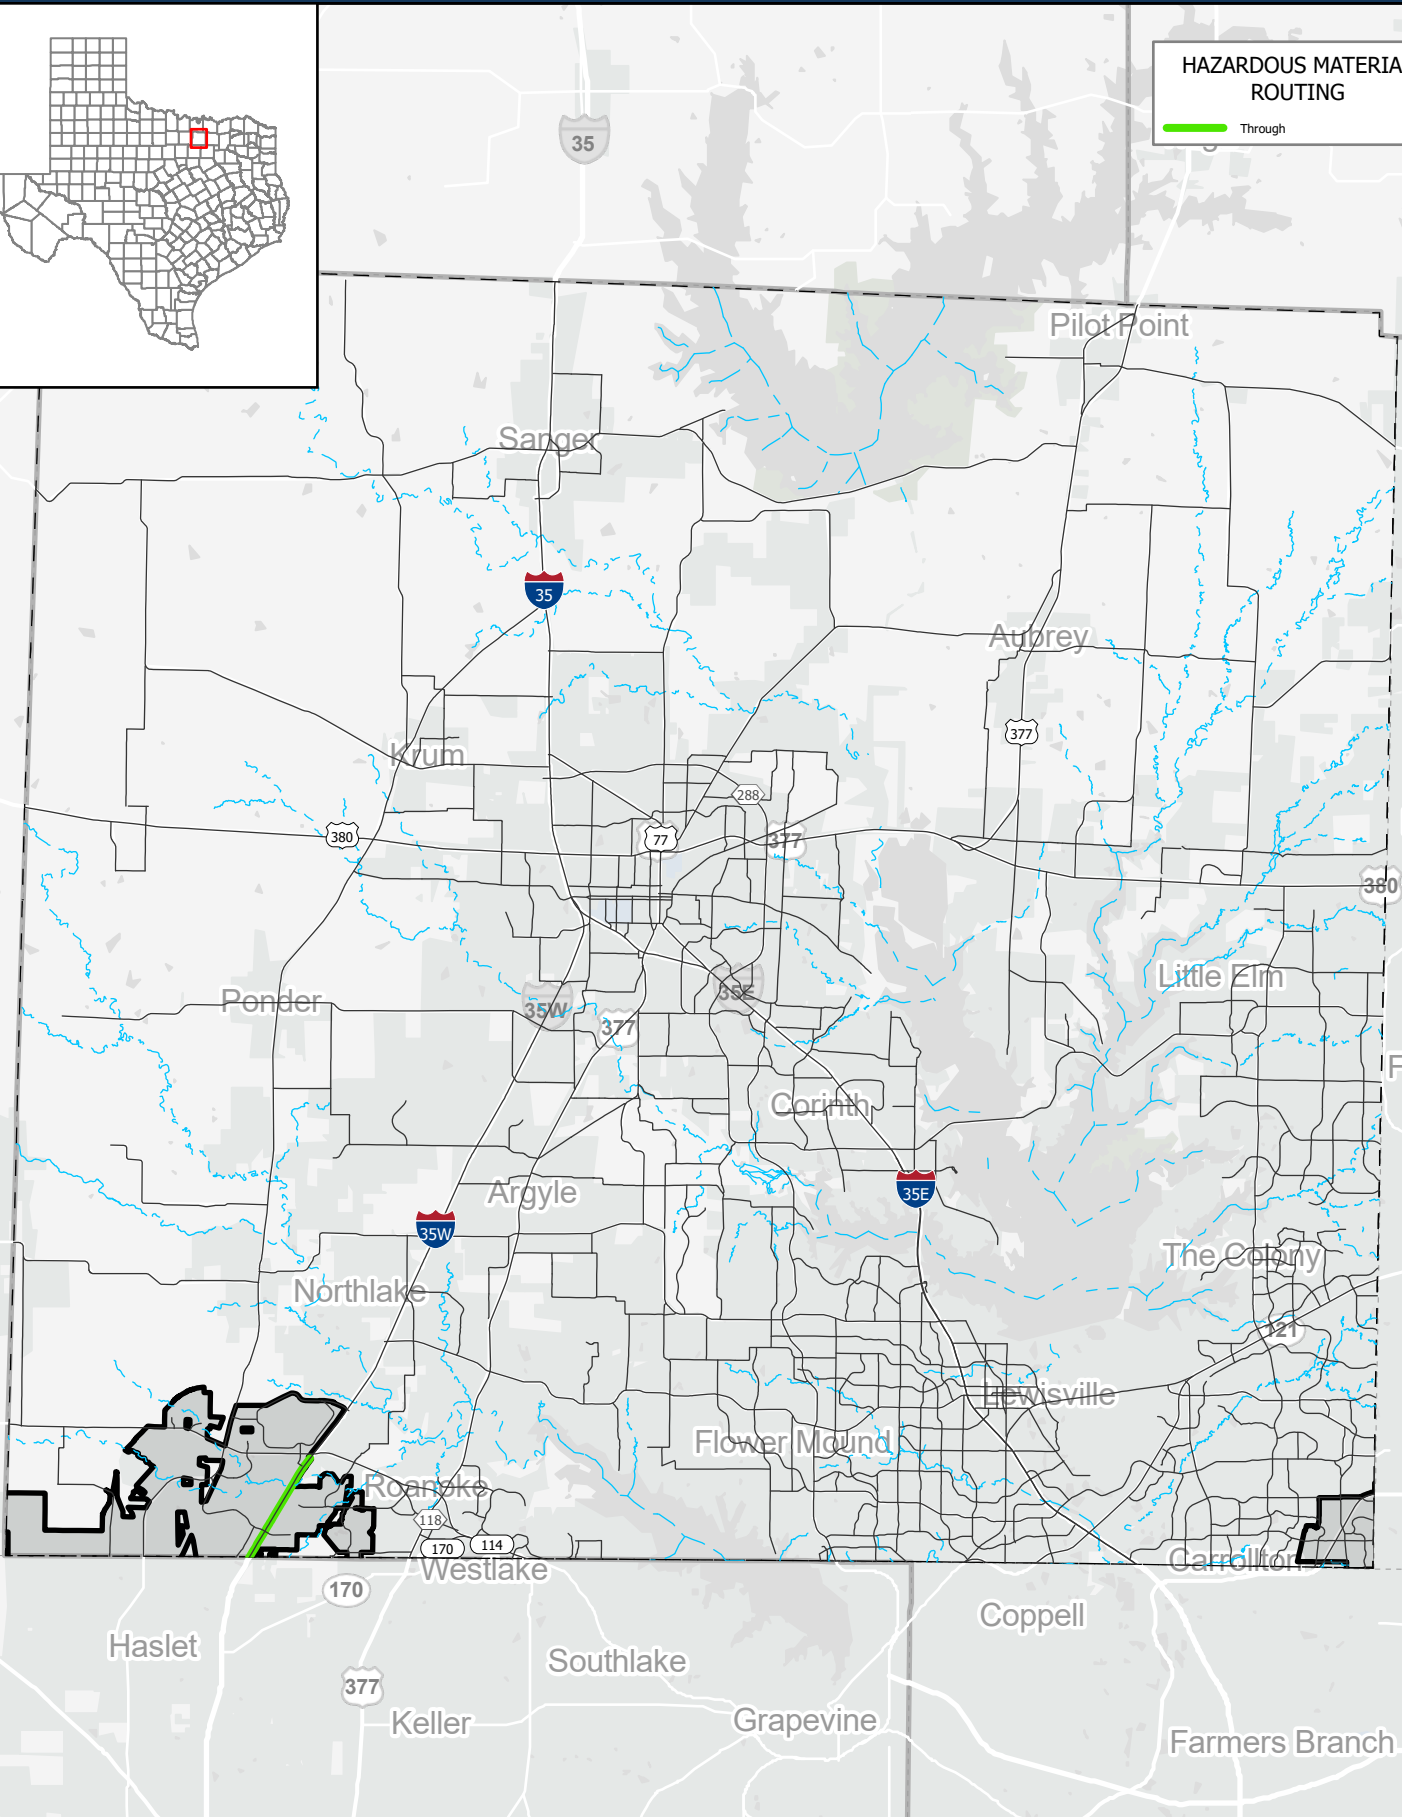

HAZARDOUS MATERIAL ROUTING

Through