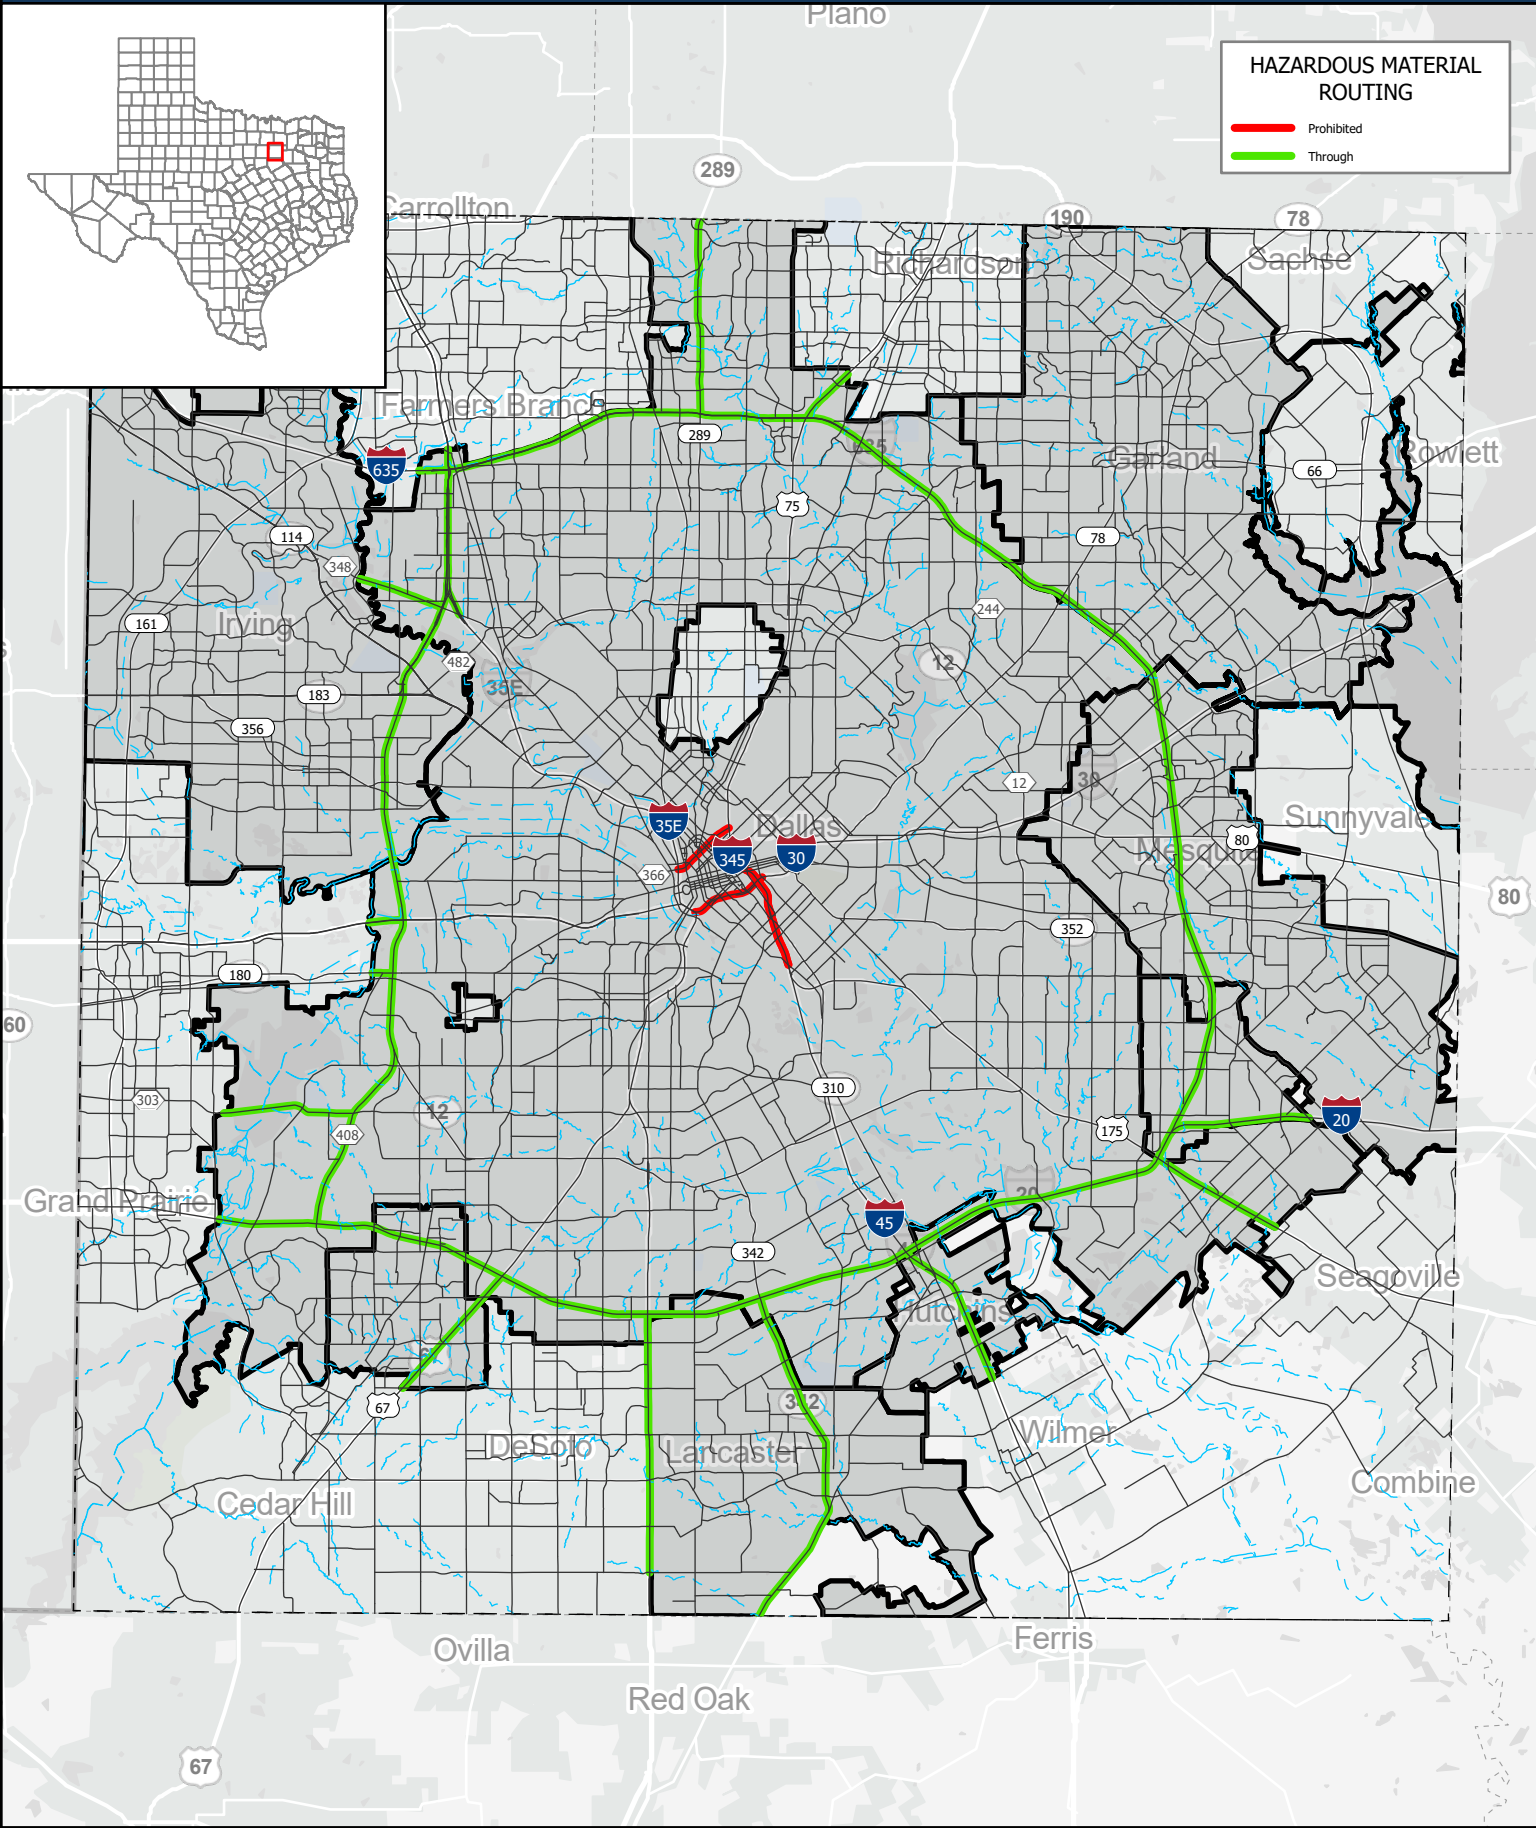

HAZARDOUS MATERIAL ROUTING

- Prohibited
- Through