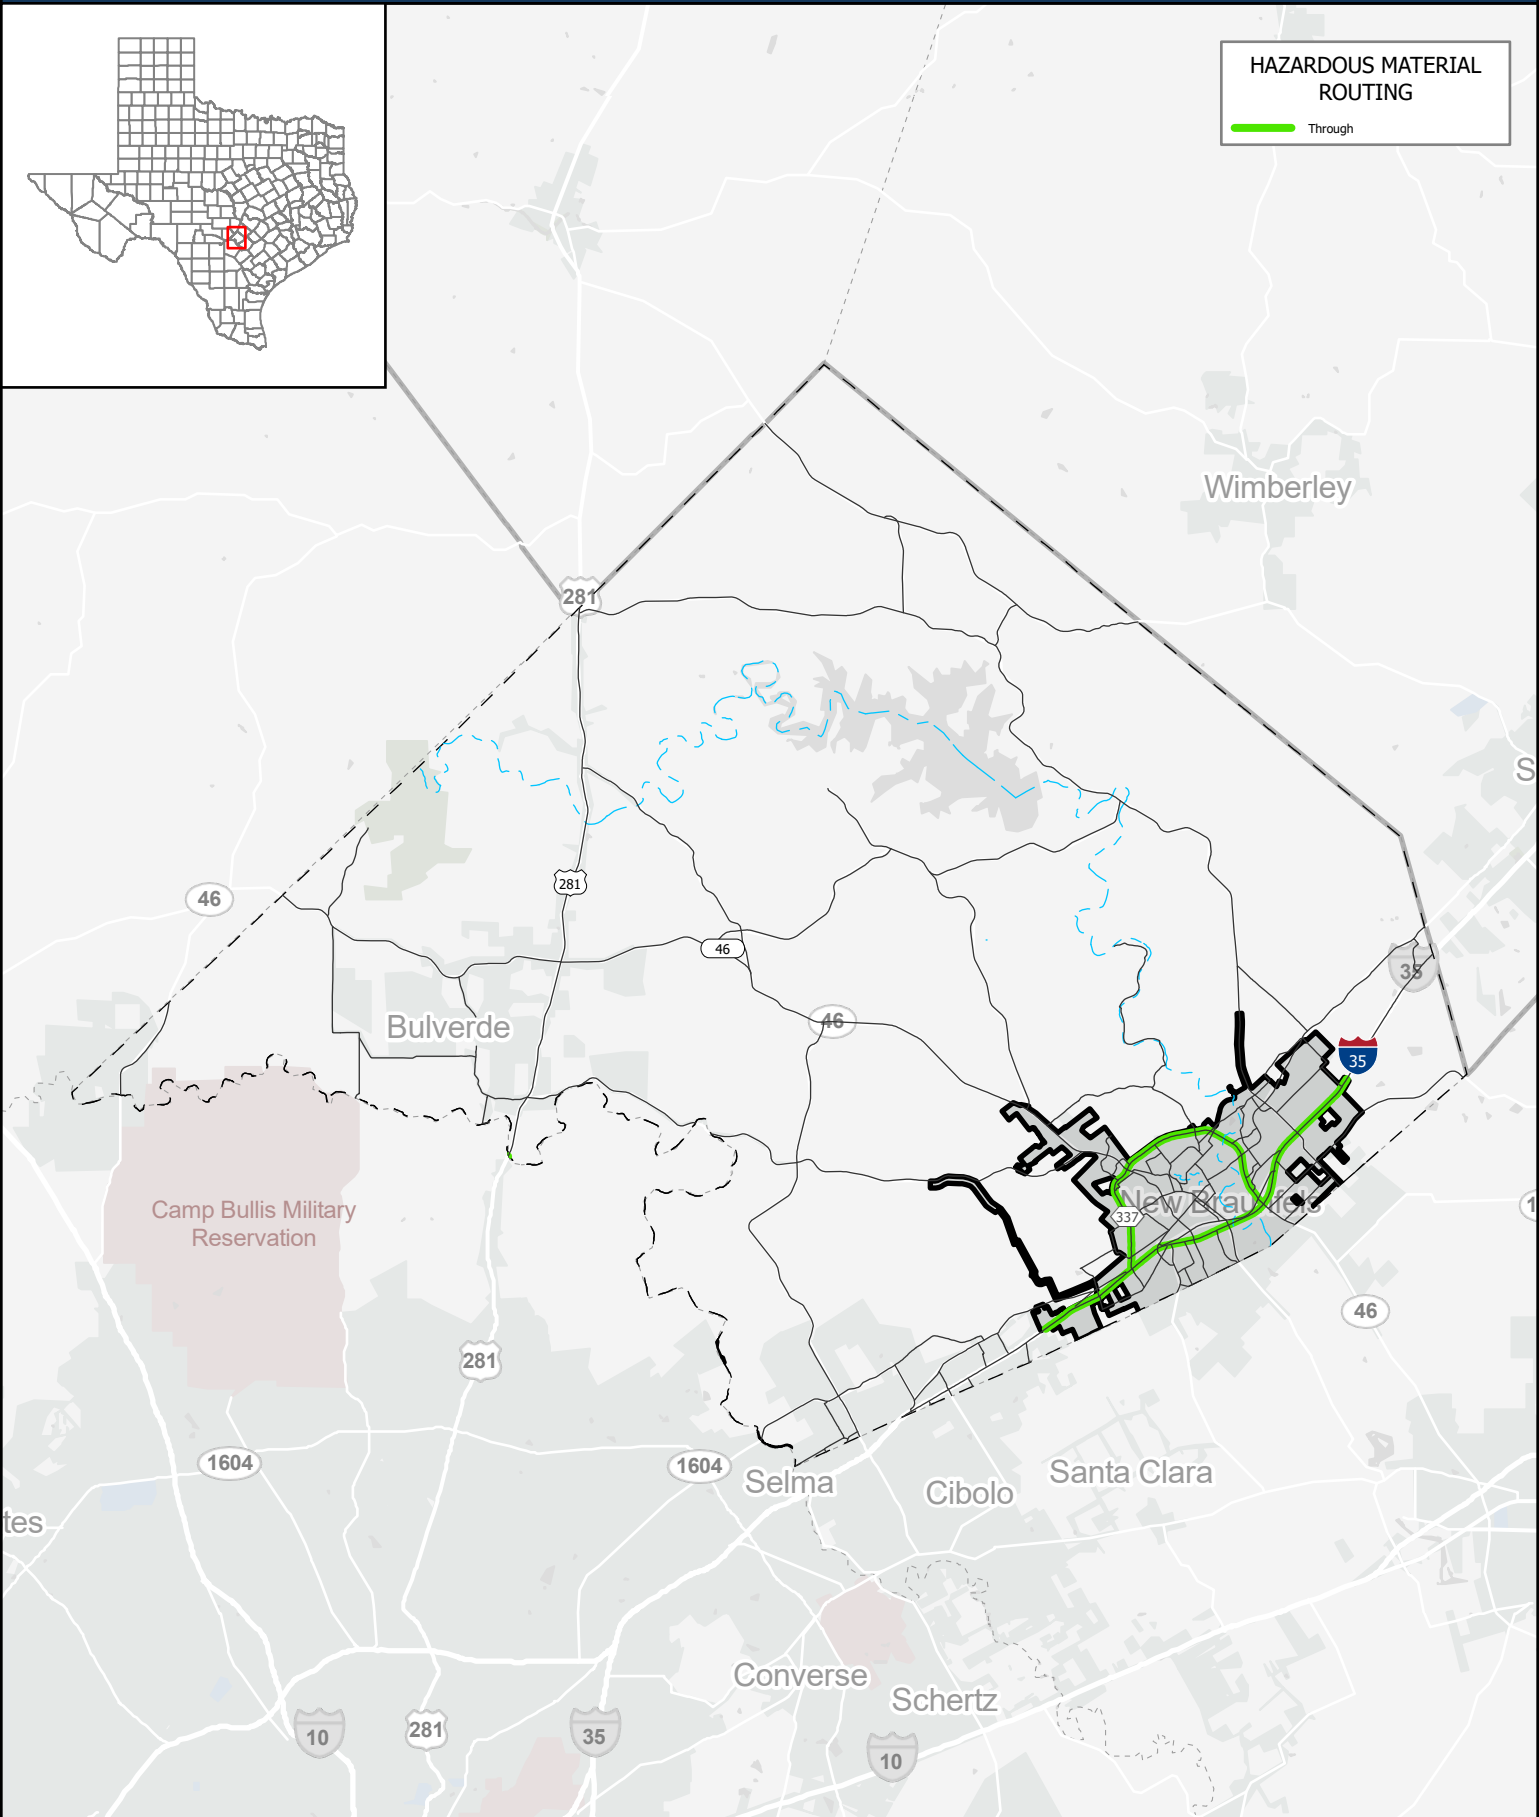

HAZARDOUS MATERIAL ROUTING

Through