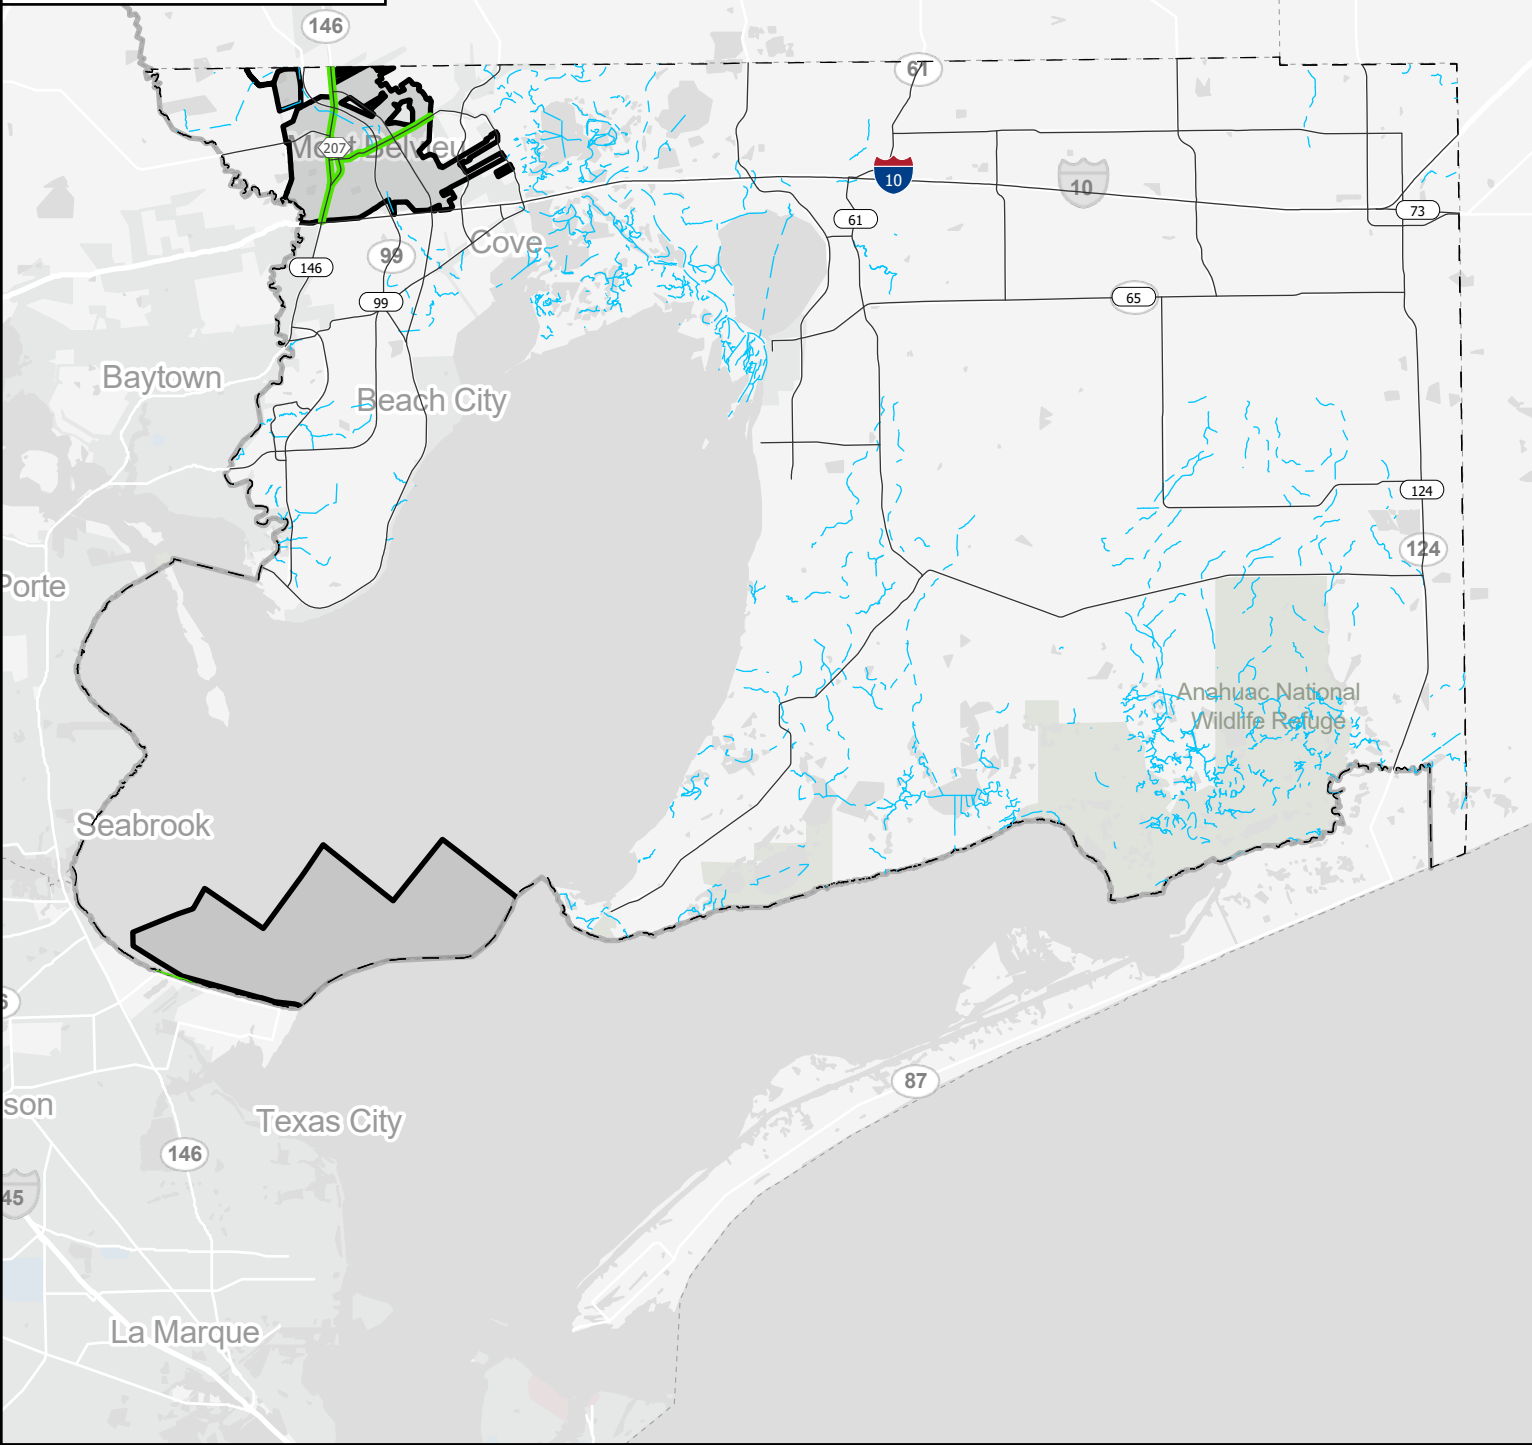

HAZARDOUS MATERIAL ROUTING

Through