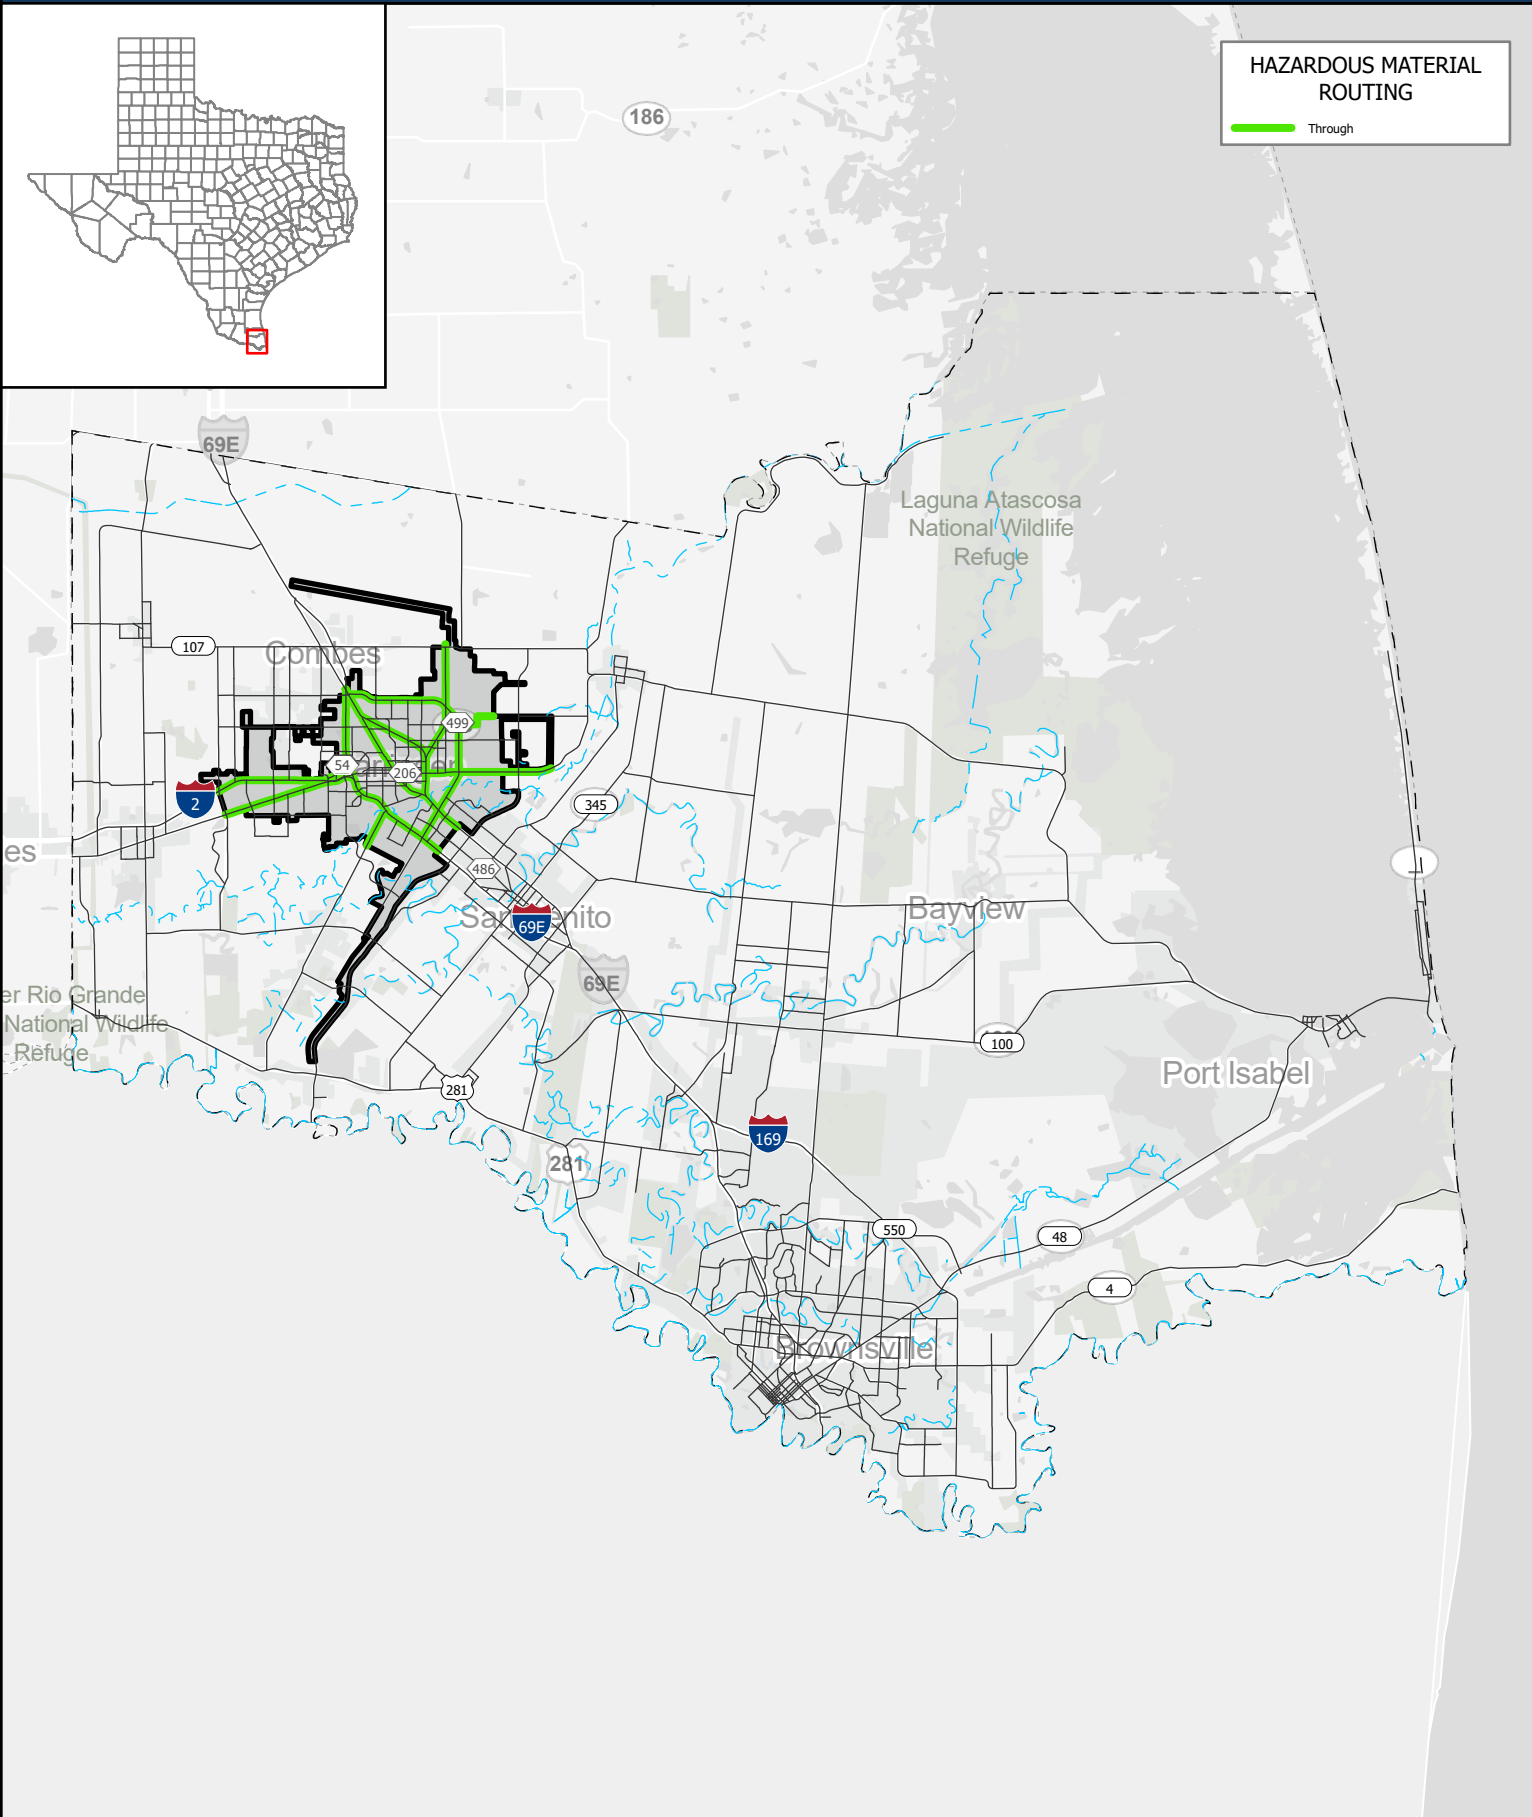

HAZARDOUS MATERIAL ROUTING

Through