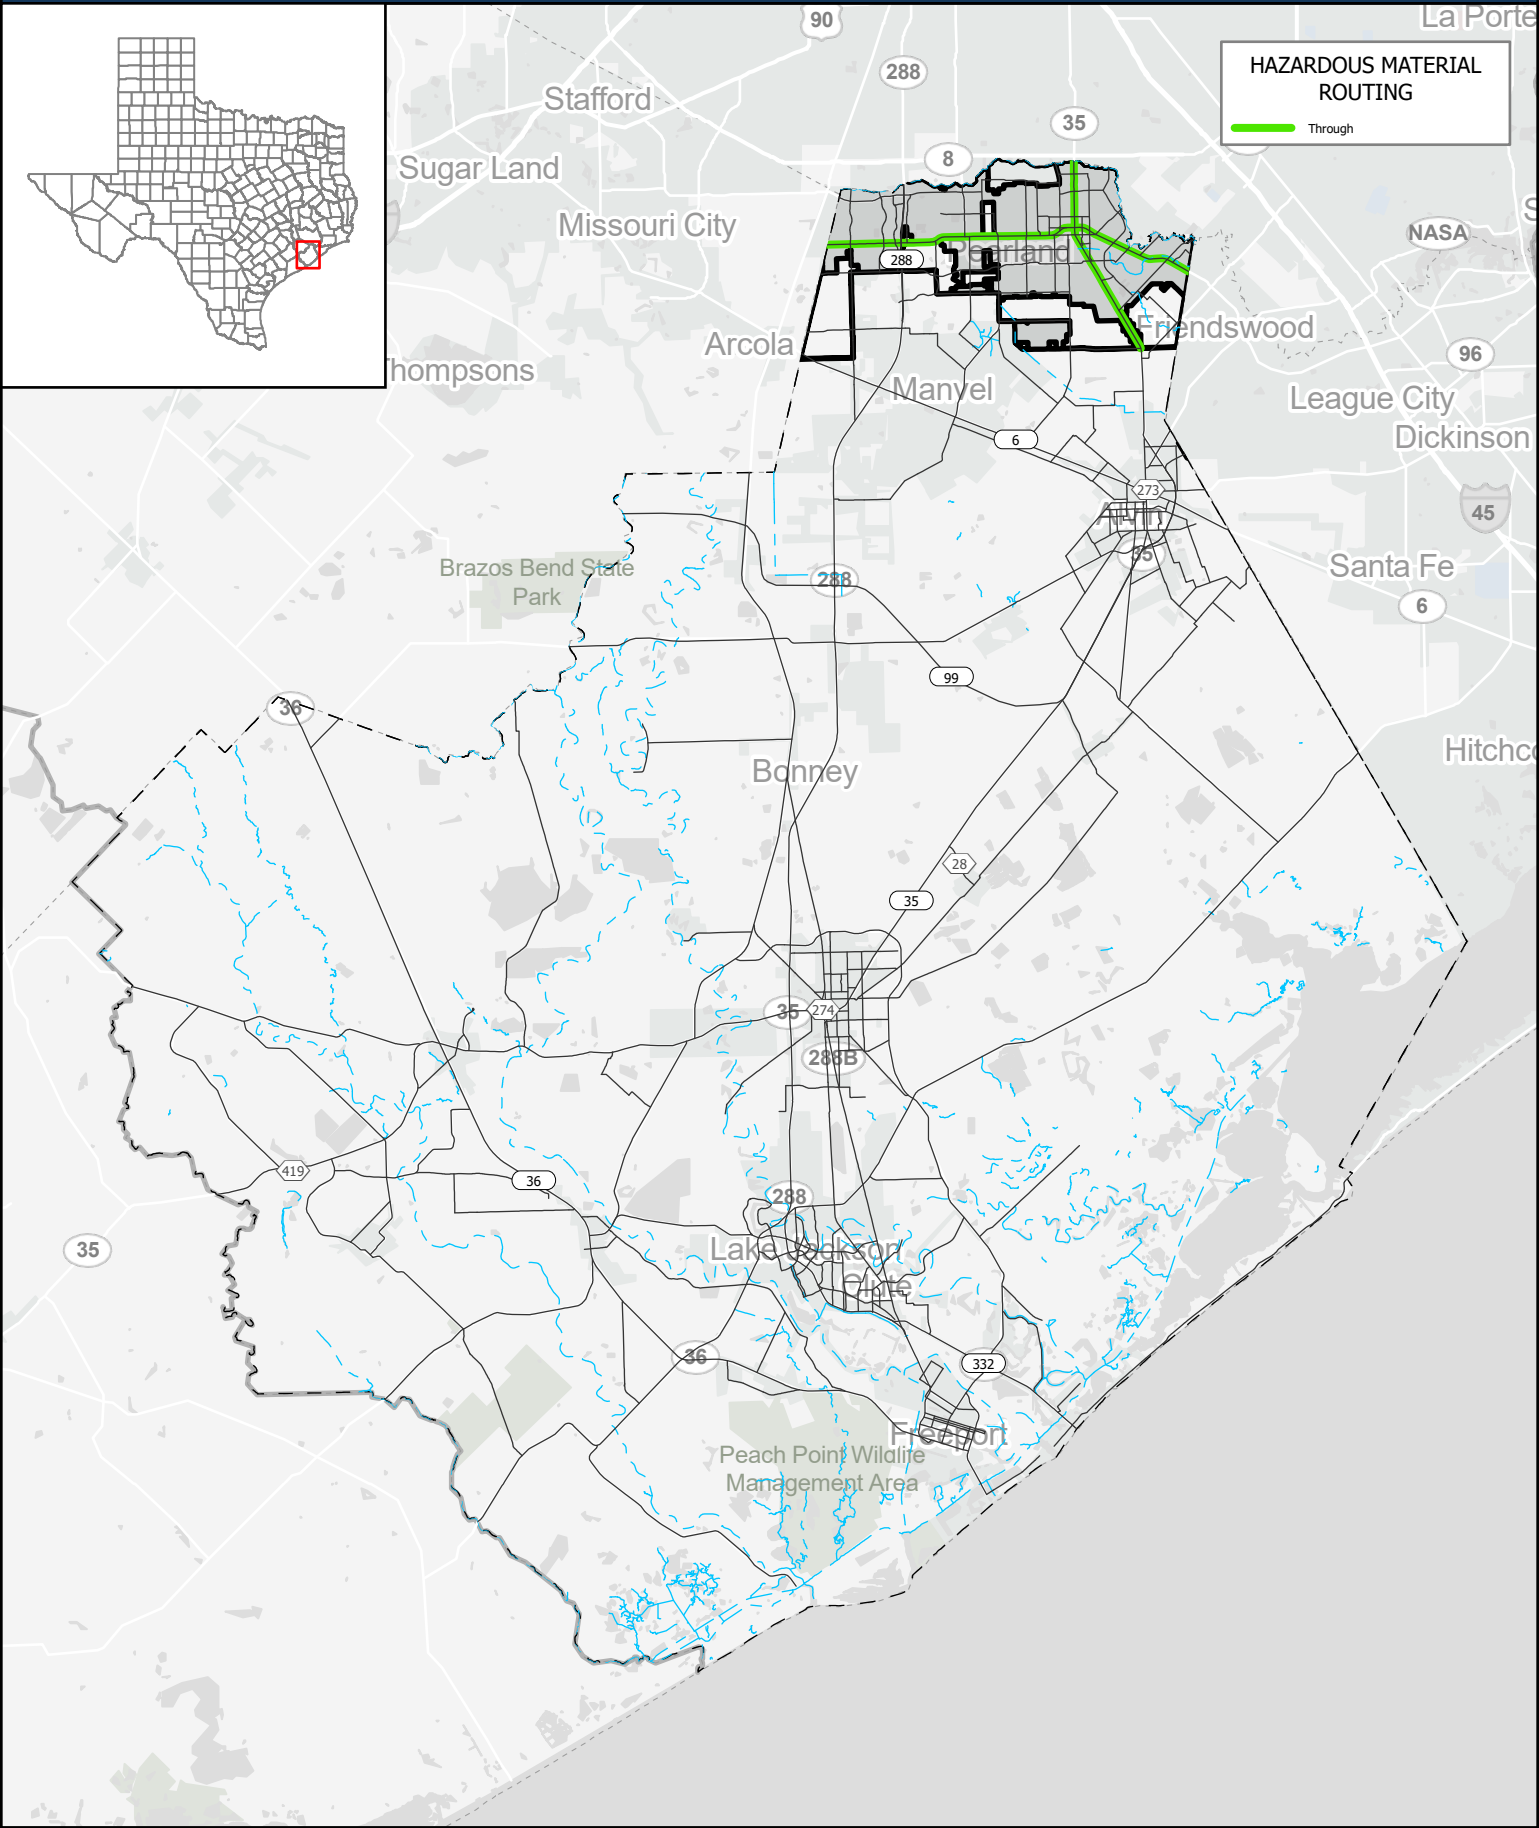

HAZARDOUS MATERIAL ROUTING

Through