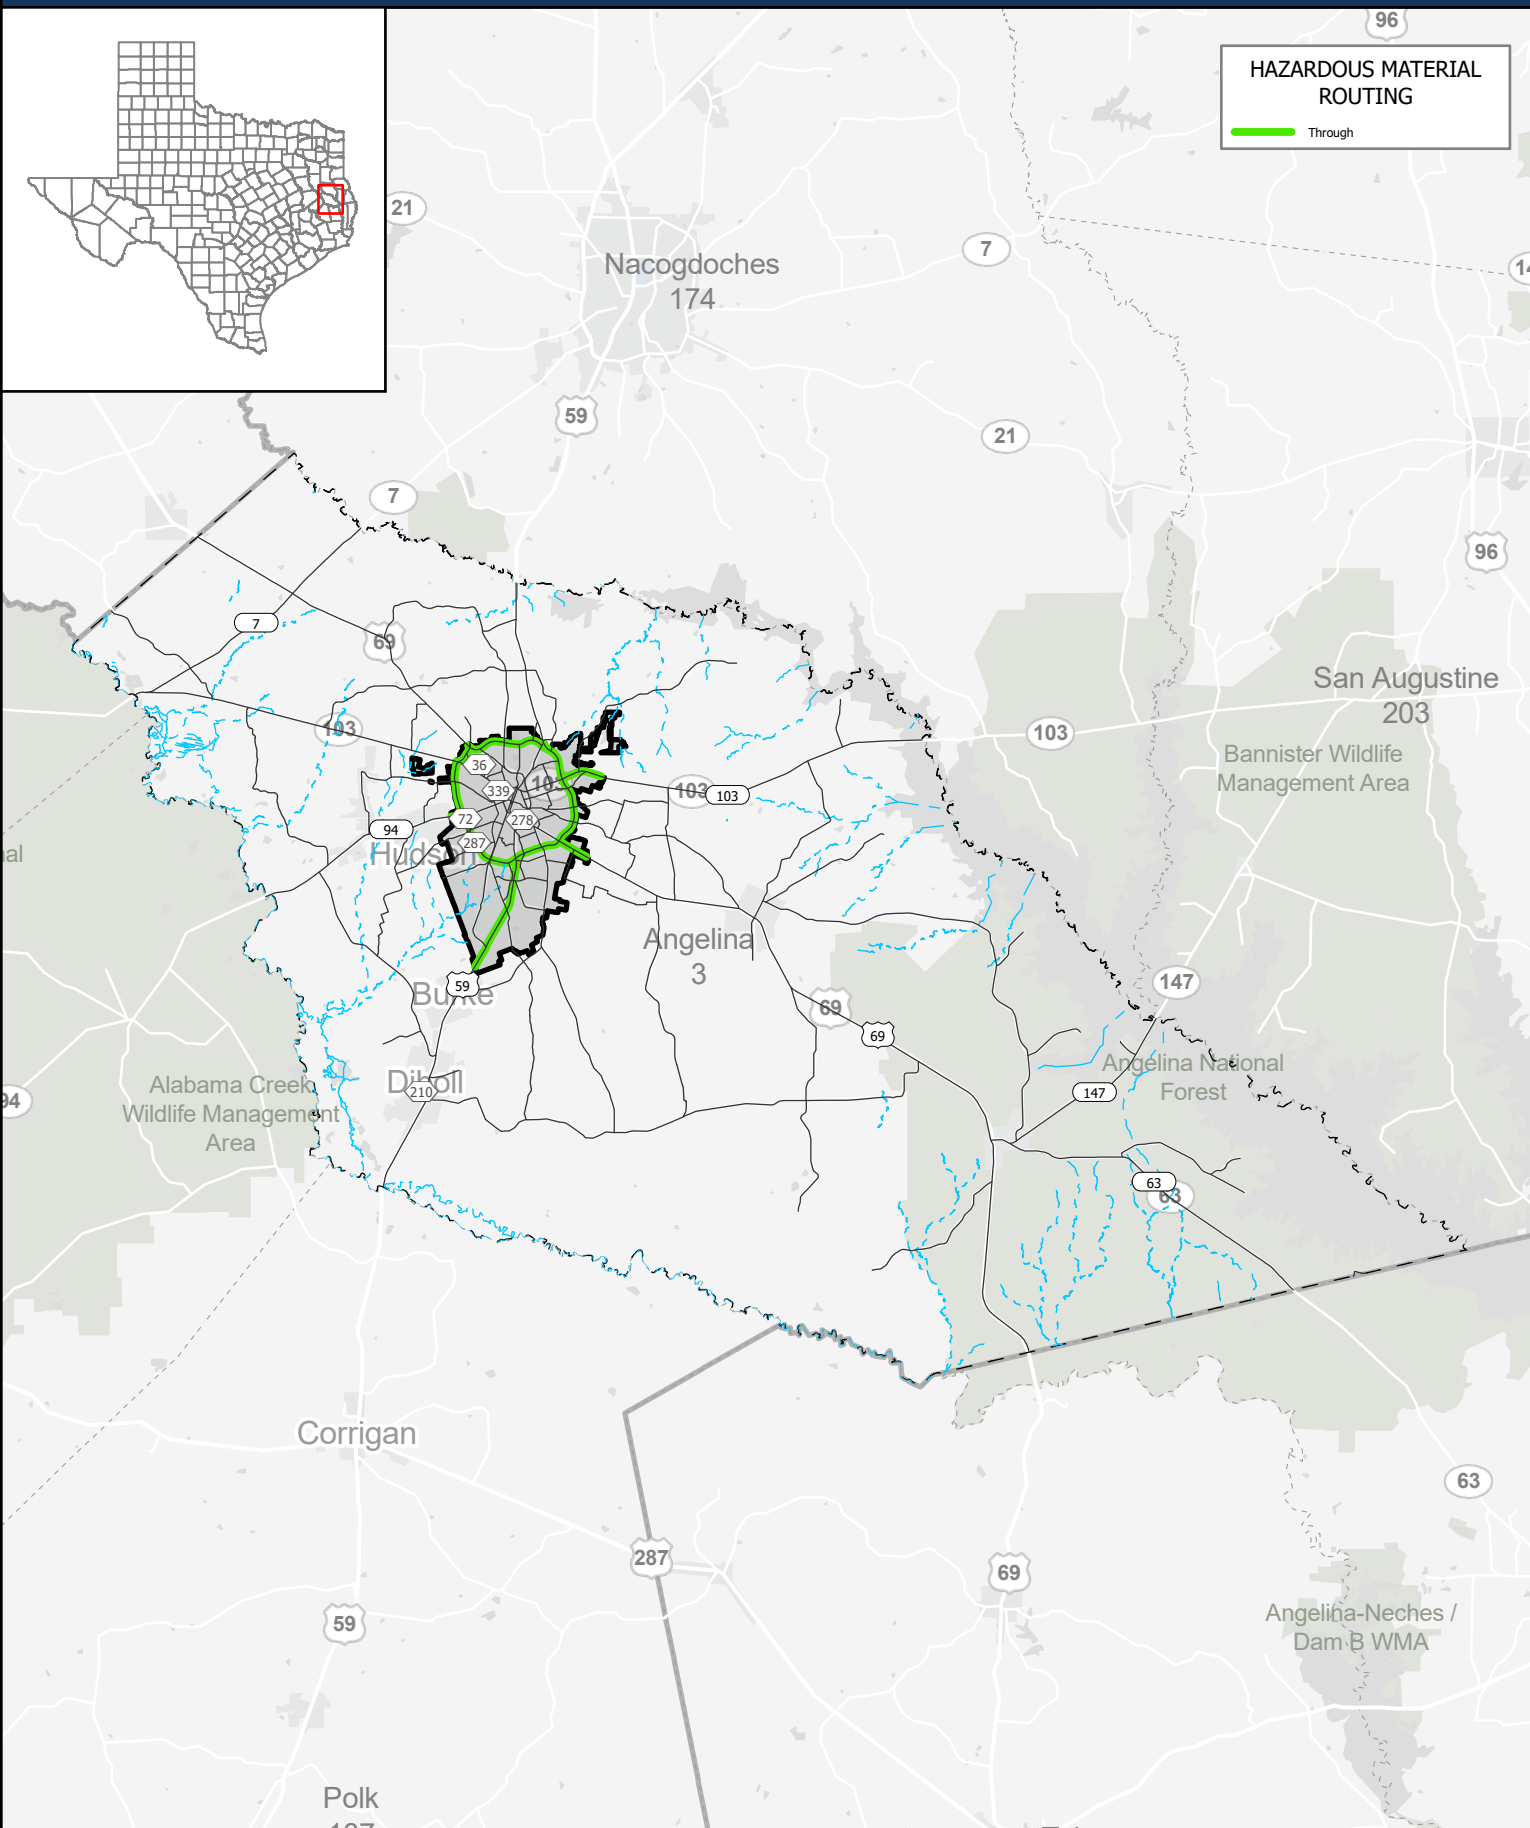

HAZARDOUS MATERIAL ROUTING
Through