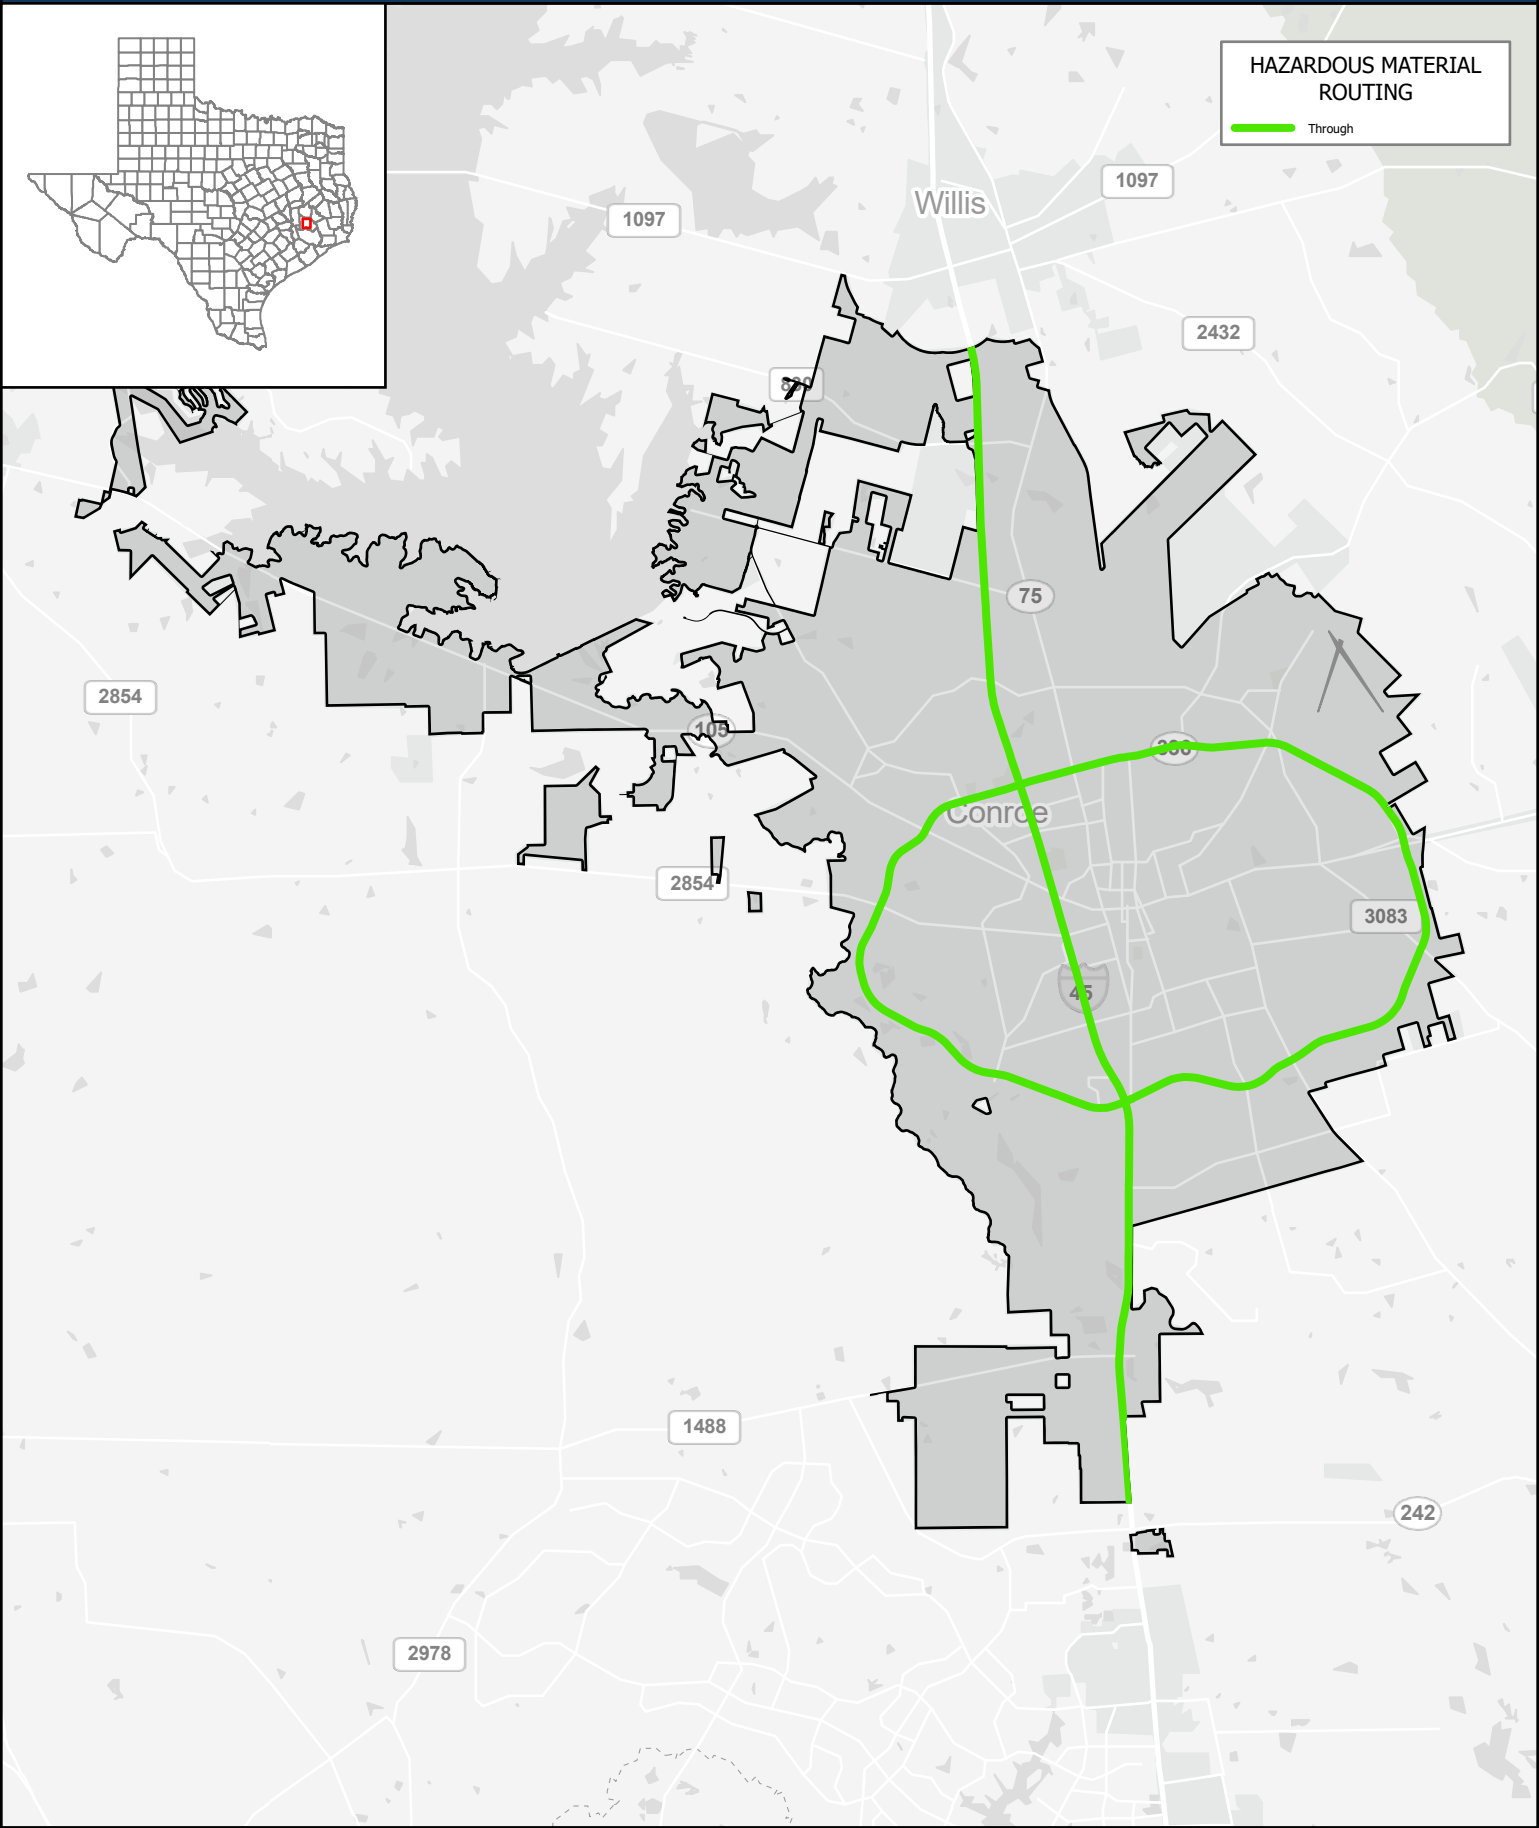

HAZARDOUS MATERIAL ROUTING
Through