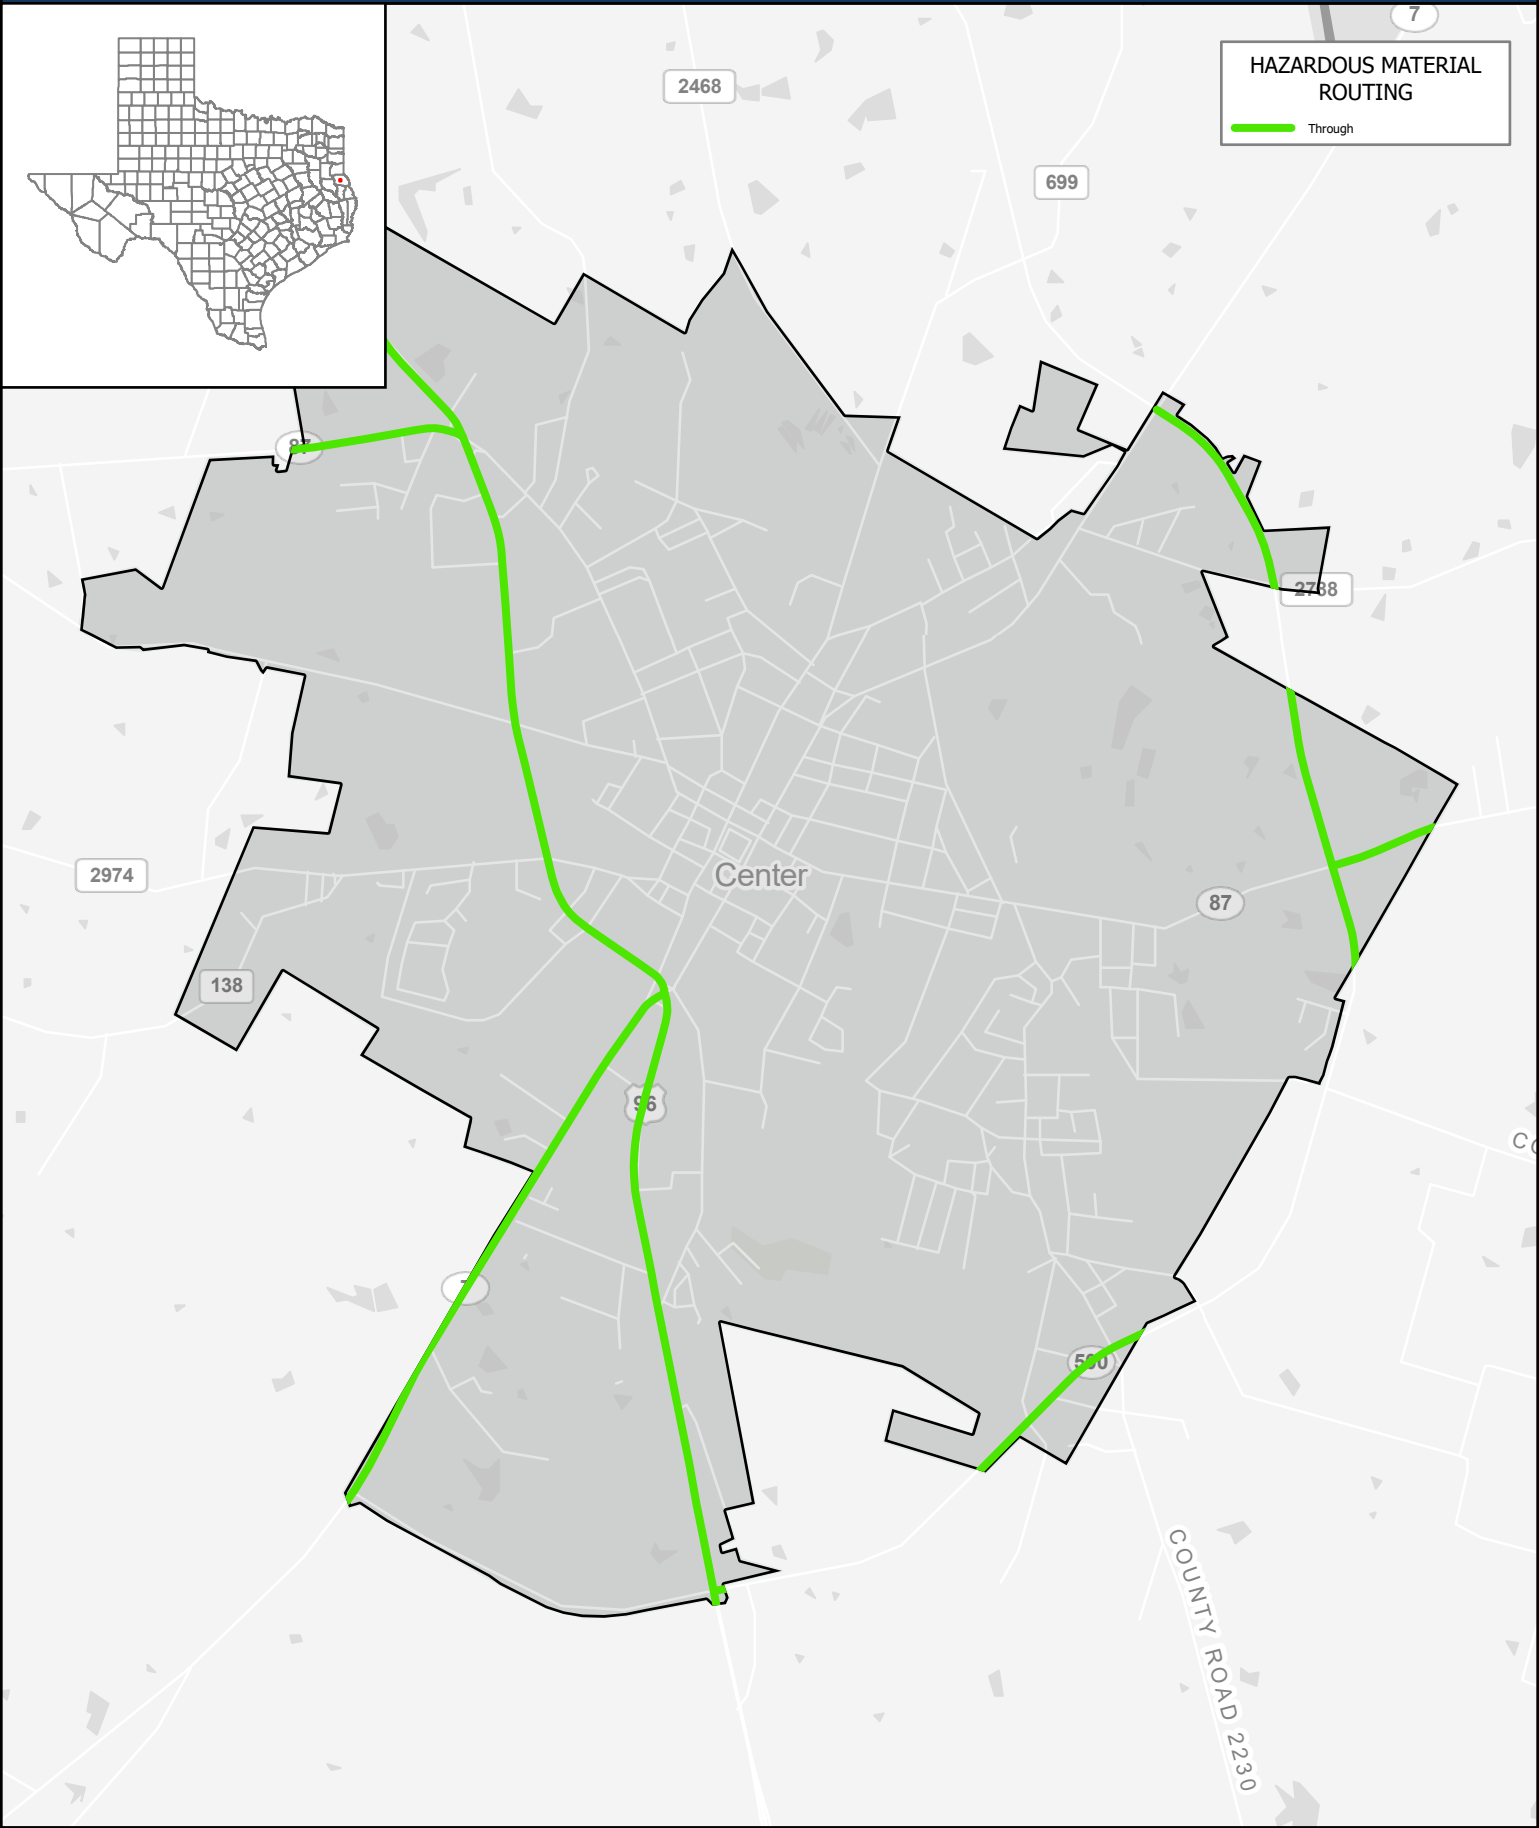

HAZARDOUS MATERIAL ROUTING

Through