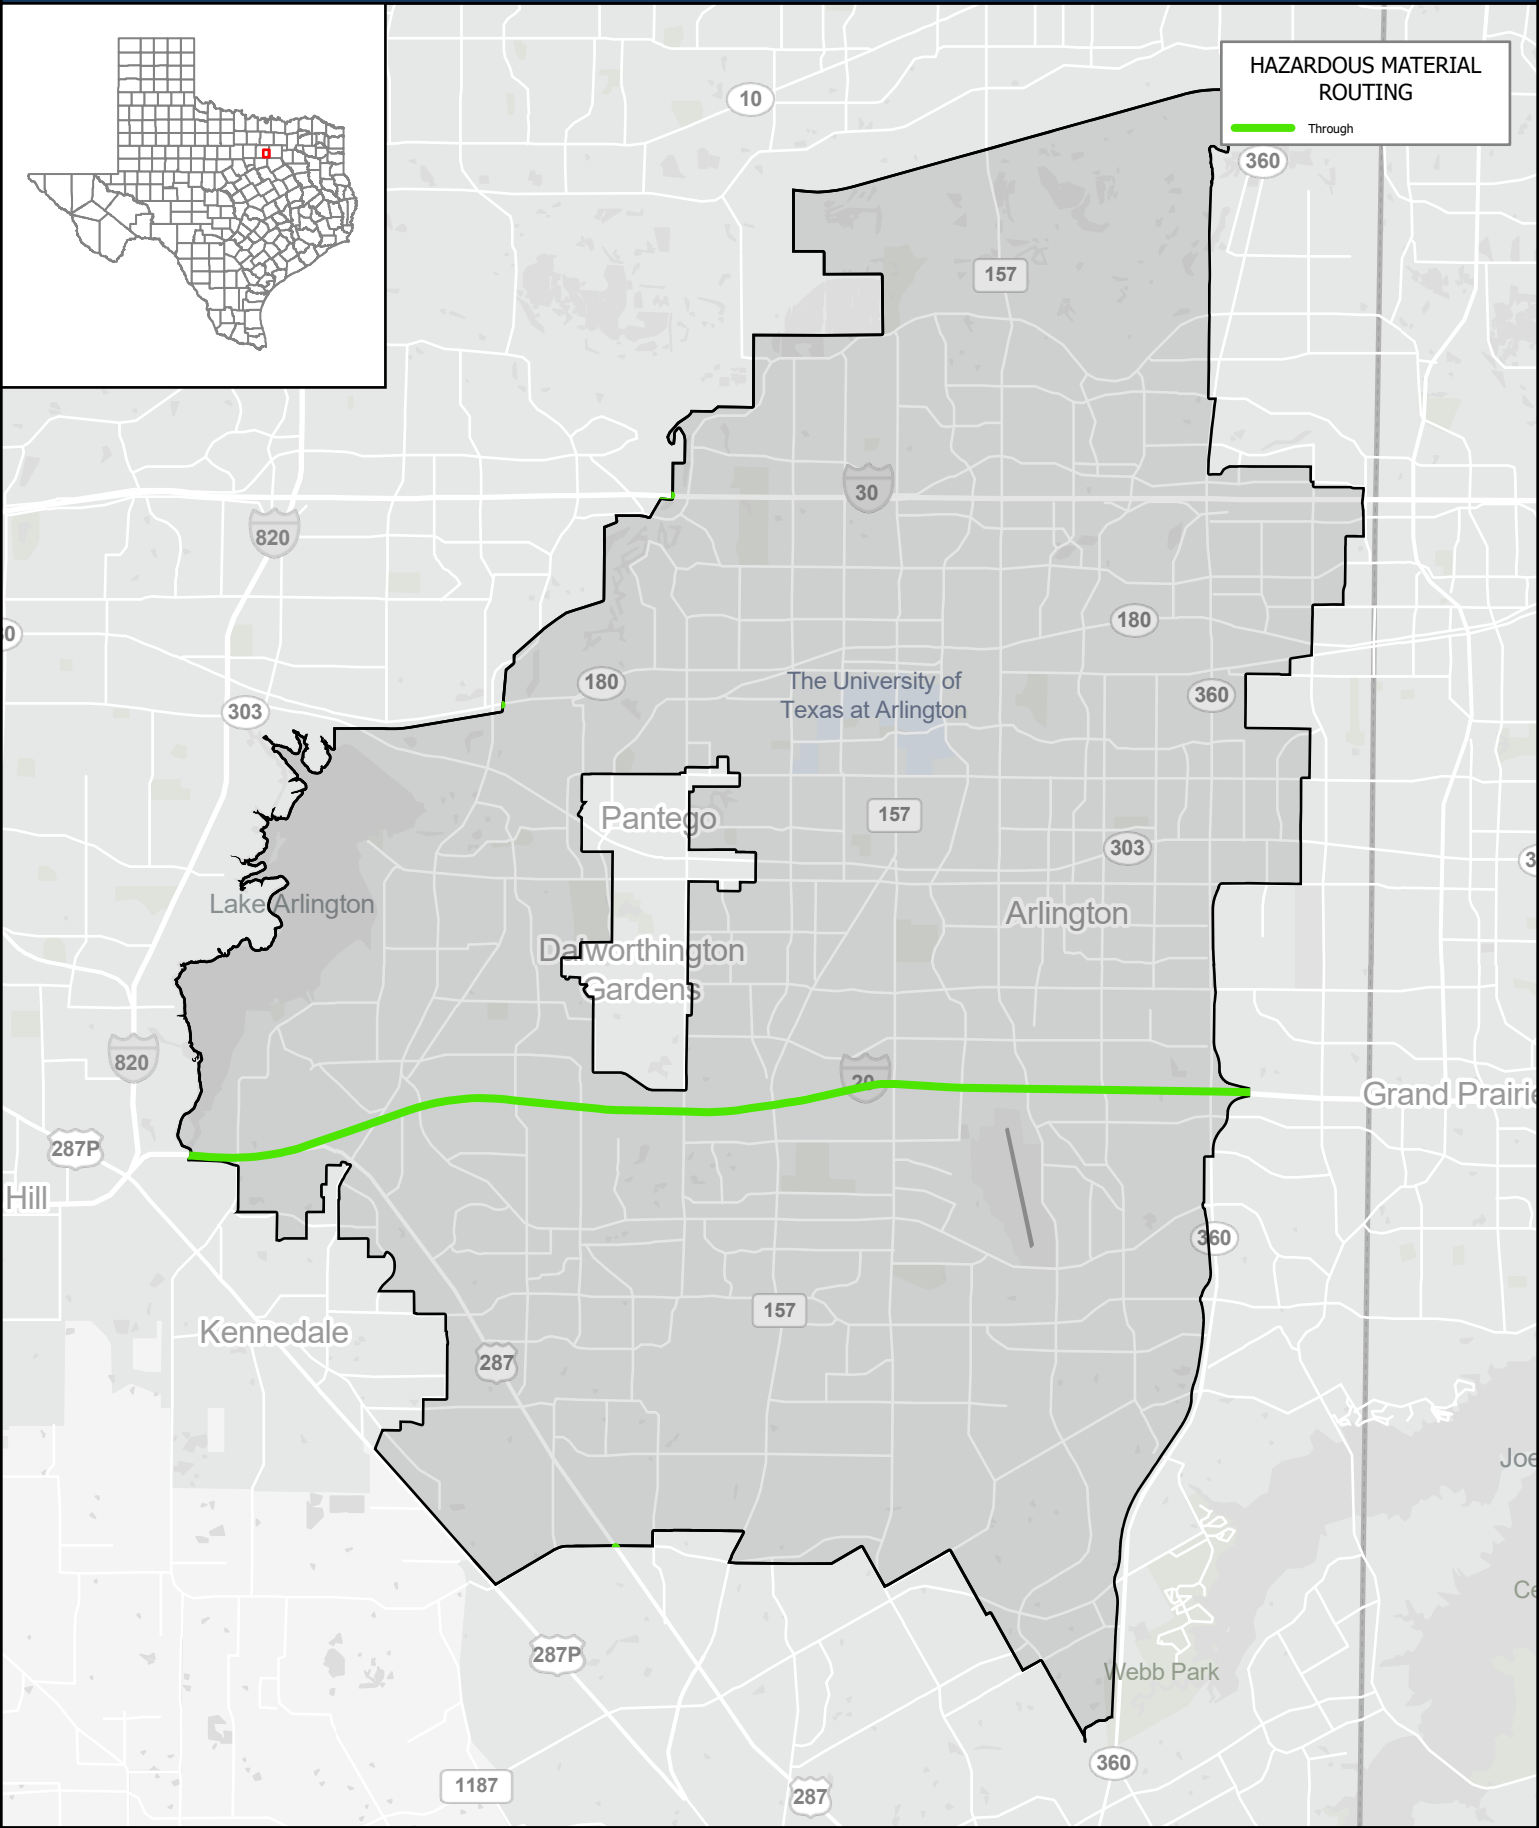

HAZARDOUS MATERIAL ROUTING

Through