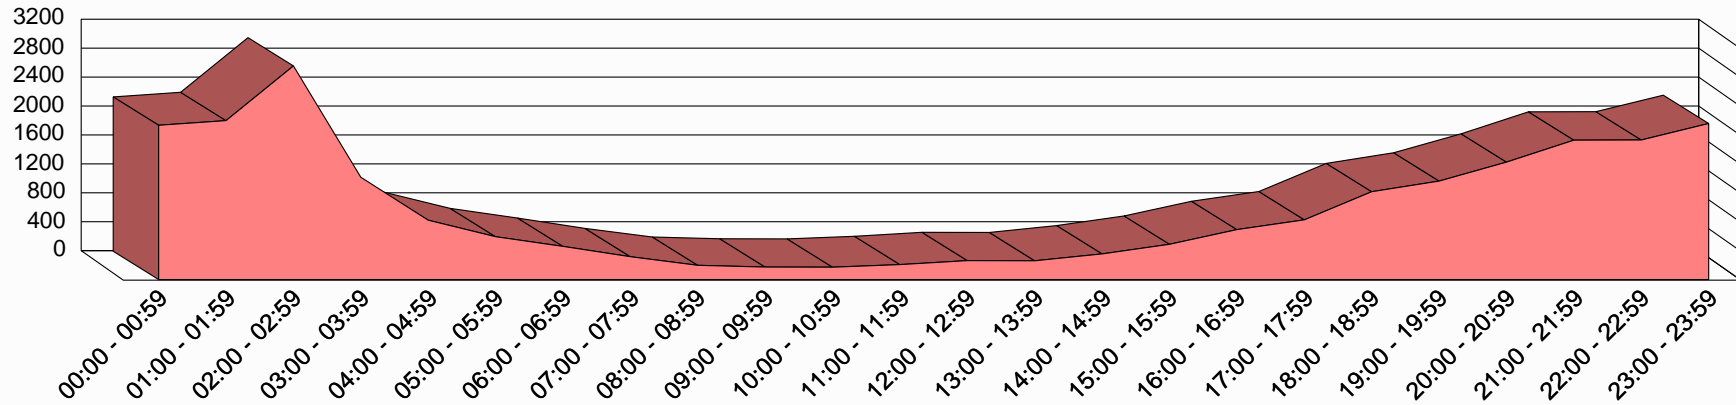

DUI (Alcohol) Related Total Crashes by Hour of the Day

2022

00:00	01:00	02:00	03:00	04:00	05:00	06:00	07:00	08:00	09:00	10:00	11:00	12:00	13:00	14:00	15:00	16:00	17:00	18:00	19:00	20:00	21:00	22:00	23:00
00:59	01:59	02:59	03:59	04:59	05:59	06:59	07:59	08:59	09:59	10:59	11:59	12:59	13:59	14:59	15:59	16:59	17:59	18:59	19:59	20:59	21:59	22:59	23:59
2,134	2,198	2,954	1,415	821	593	459	316	197	173	171	207	262	260	355	488	691	826	1,215	1,362	1,624	1,928	1,930	2,158

Information contained in this report represents reportable data collected from Texas Peace Officer's Crash Reports (CR-3) received and processed by the Department as of April 24, 2024.