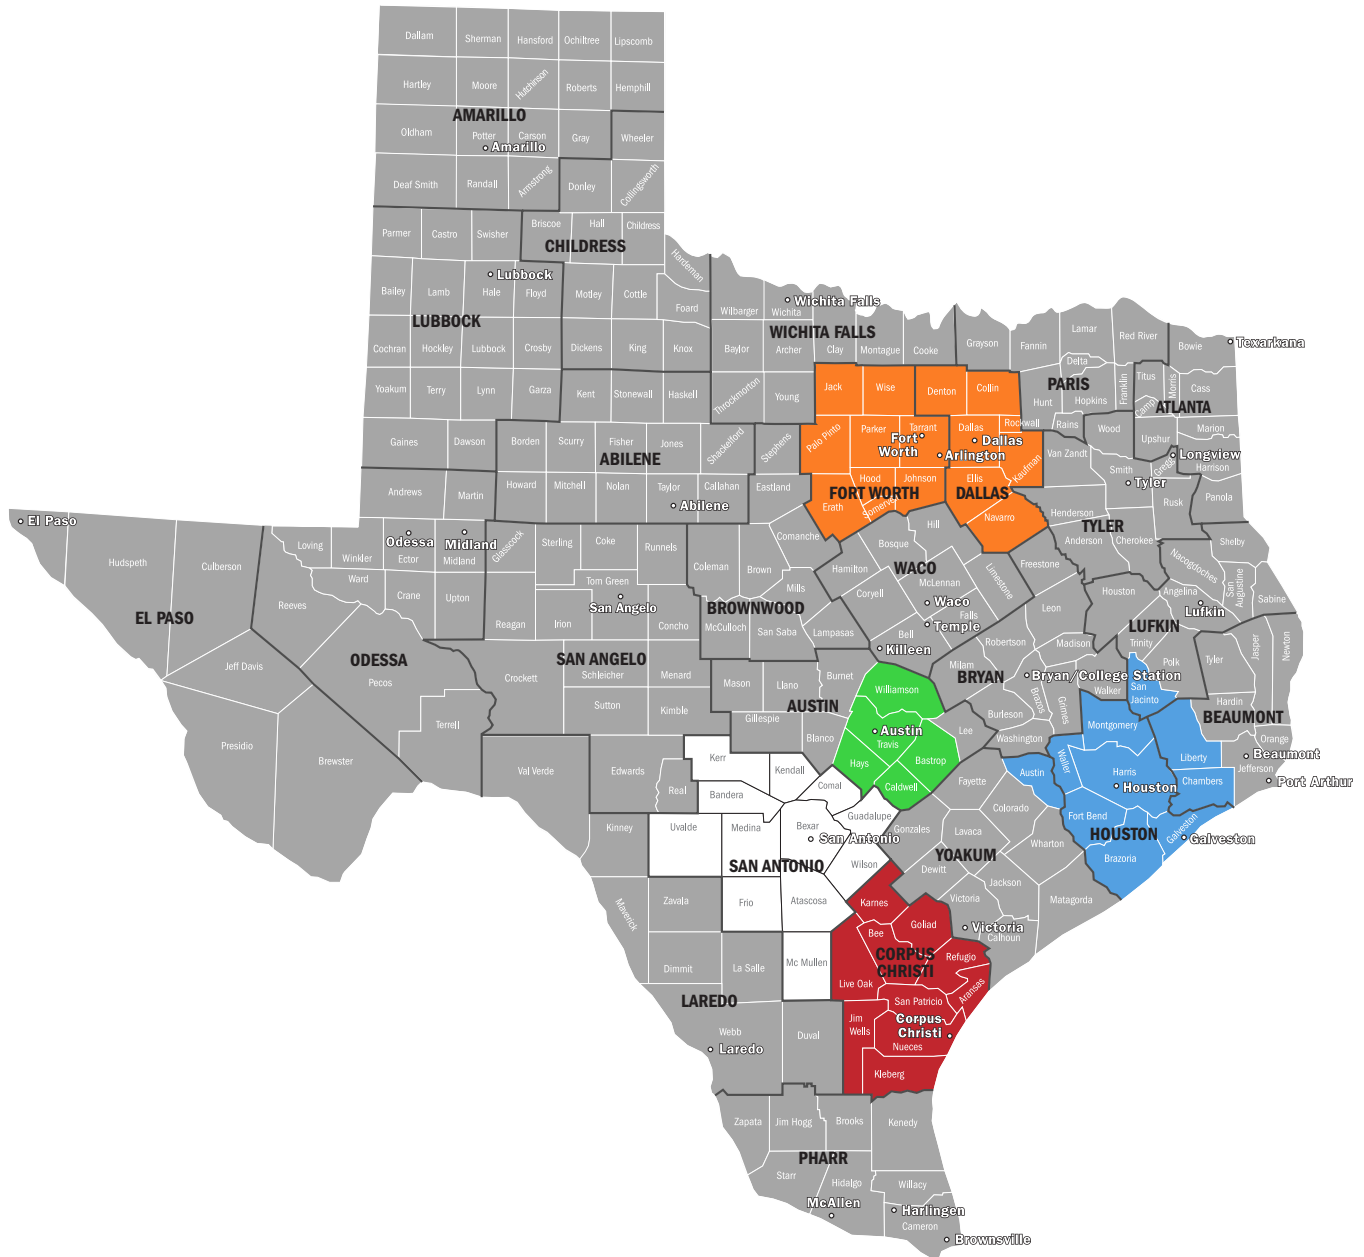

TEXAS UNIFIED CERTIFICATION PROGRAM

CERTIFYING AGENCY REGION MAP

- | | | | | | |
|---|--|---|---|--|---|
| <ul style="list-style-type: none"> ■ City of Austin Bastrop Caldwell Hays Travis Williamson | <ul style="list-style-type: none"> ■ City of Houston Austin Brazoria Chambers Fort Bend Galveston Harris Liberty Montgomery San Jacinto Waller | <ul style="list-style-type: none"> ■ Corpus Christi Regional Transportation Authority Aransas Bee Goliad Jim Wells Karnes Kleberg Live Oak Nueces Refugio San Patricio | <ul style="list-style-type: none"> ■ North Central Texas Regional Certification Agency Collin Dallas Denton Ellis Erath Hood Jack Johnson Kaufman Navarro Palo Pinto Parker Rockwall Somervell Tarrant Wise | <ul style="list-style-type: none"> South Central Texas Regional Certification Agency Atascosa Bandera Bexar Comal Frio Guadalupe Kendall Kerr McMullen Medina Wilson | <ul style="list-style-type: none"> ■ Texas Department of Transportation All other remaining counties |
|---|--|---|---|--|---|