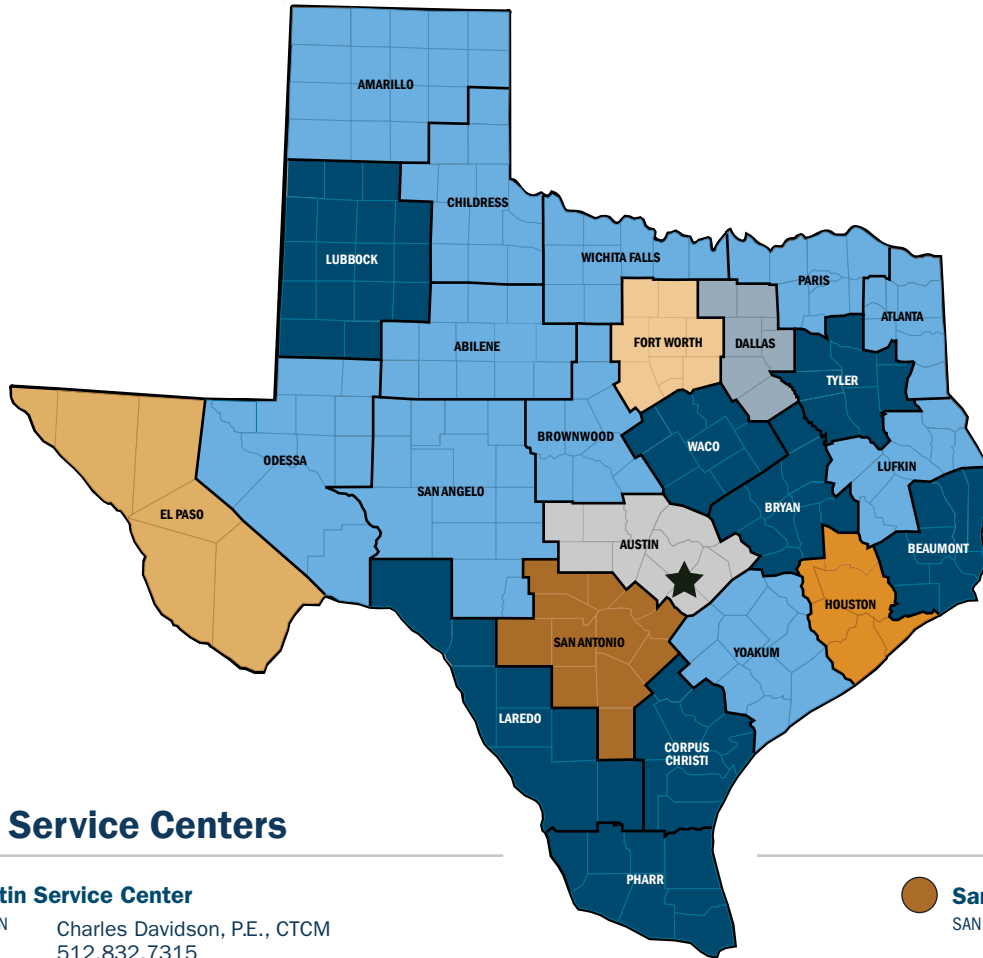

Procuring the most qualified consultants to deliver effective transportation solutions for Texans

PROFESSIONAL ENGINEERING PROCUREMENT SERVICES

★ PEPS Division Austin HQ

PEPS Division Director
Martin L. Rodin, P.E.
512.416.2037
Martin.Rodin@txdot.gov