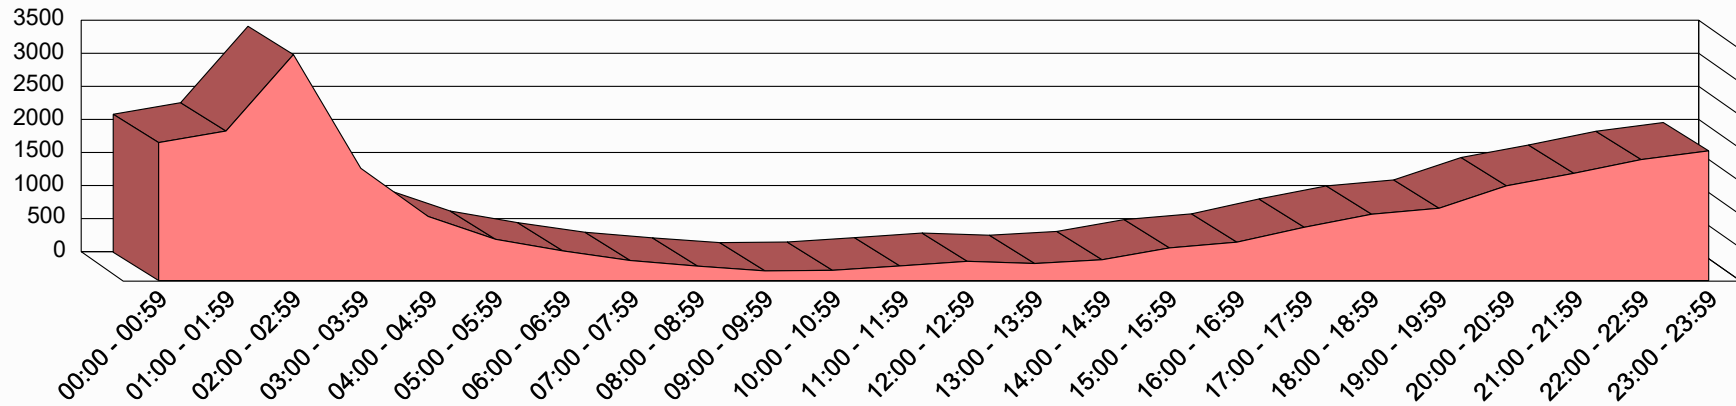

DUI (Alcohol) Related Total Crashes by Hour of the Day

2011

00:00	01:00	02:00	03:00	04:00	05:00	06:00	07:00	08:00	09:00	10:00	11:00	12:00	13:00	14:00	15:00	16:00	17:00	18:00	19:00	20:00	21:00	22:00	23:00
00:59	01:59	02:59	03:59	04:59	05:59	06:59	07:59	08:59	09:59	10:59	11:59	12:59	13:59	14:59	15:59	16:59	17:59	18:59	19:59	20:59	21:59	22:59	23:59
2,087	2,262	3,418	1,698	969	624	448	303	218	146	155	221	291	258	315	494	581	806	1,003	1,094	1,433	1,622	1,830	1,962

Information contained in this report represents reportable data collected from Texas Peace Officer's Crash Reports (CR-3) received and processed by the Department as of April 13, 2021.